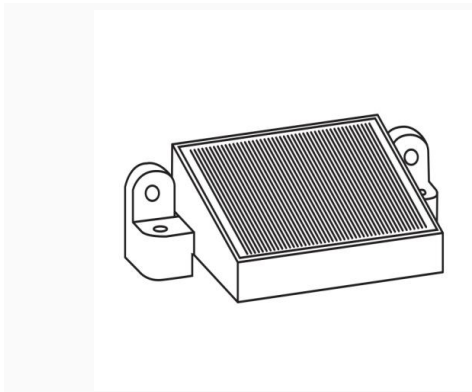

### Situo 5 RTS Pure II

5-channel transmitter (incl. support)

Rain sensor

Yes

Rain sensor

Ceramic rain sensor 24V