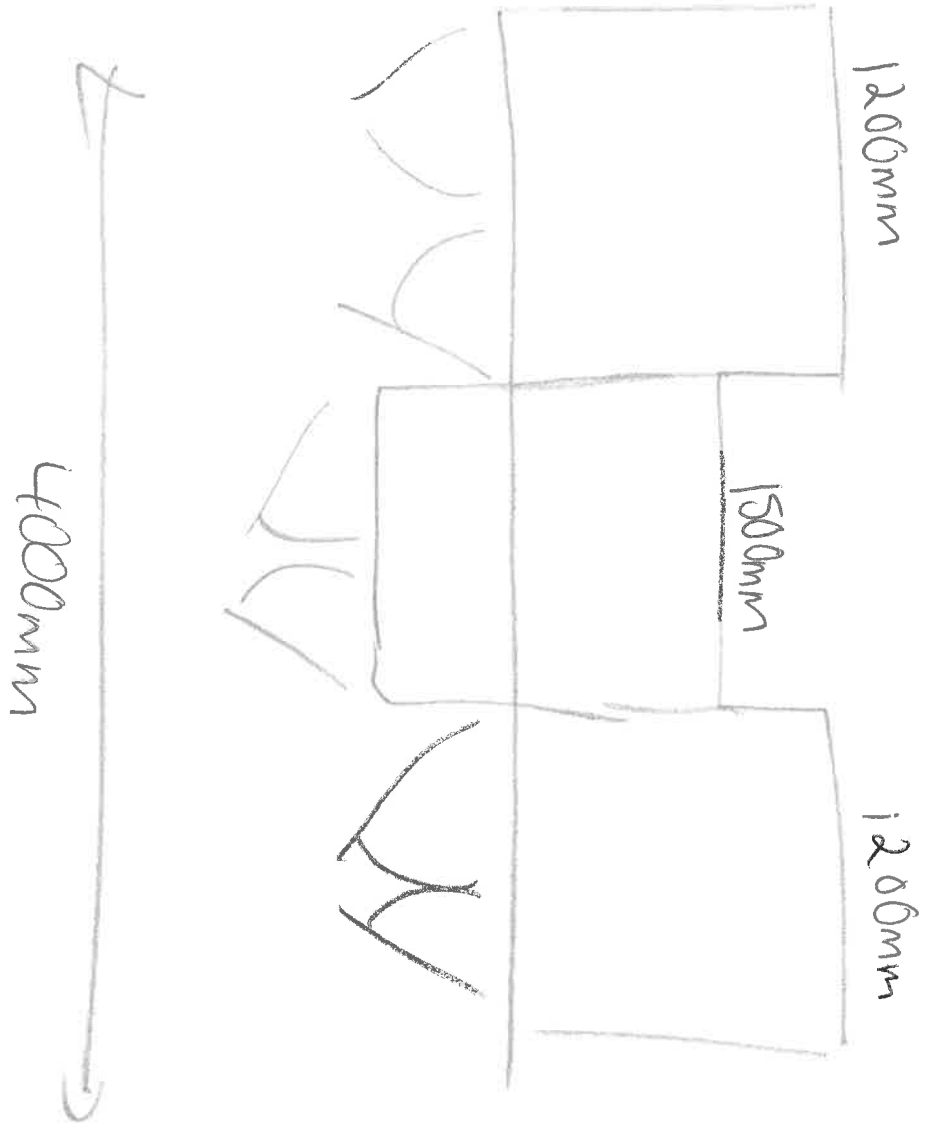

Master Bedroom

- + 2 bedsides
- + 1 chest of drawers
1200mm wide
- + 1500mm
headboard,
bed & ottoman

← wardrobe, white hinged doors

Ceiling height
~~2140mm~~

Boys Bedroom