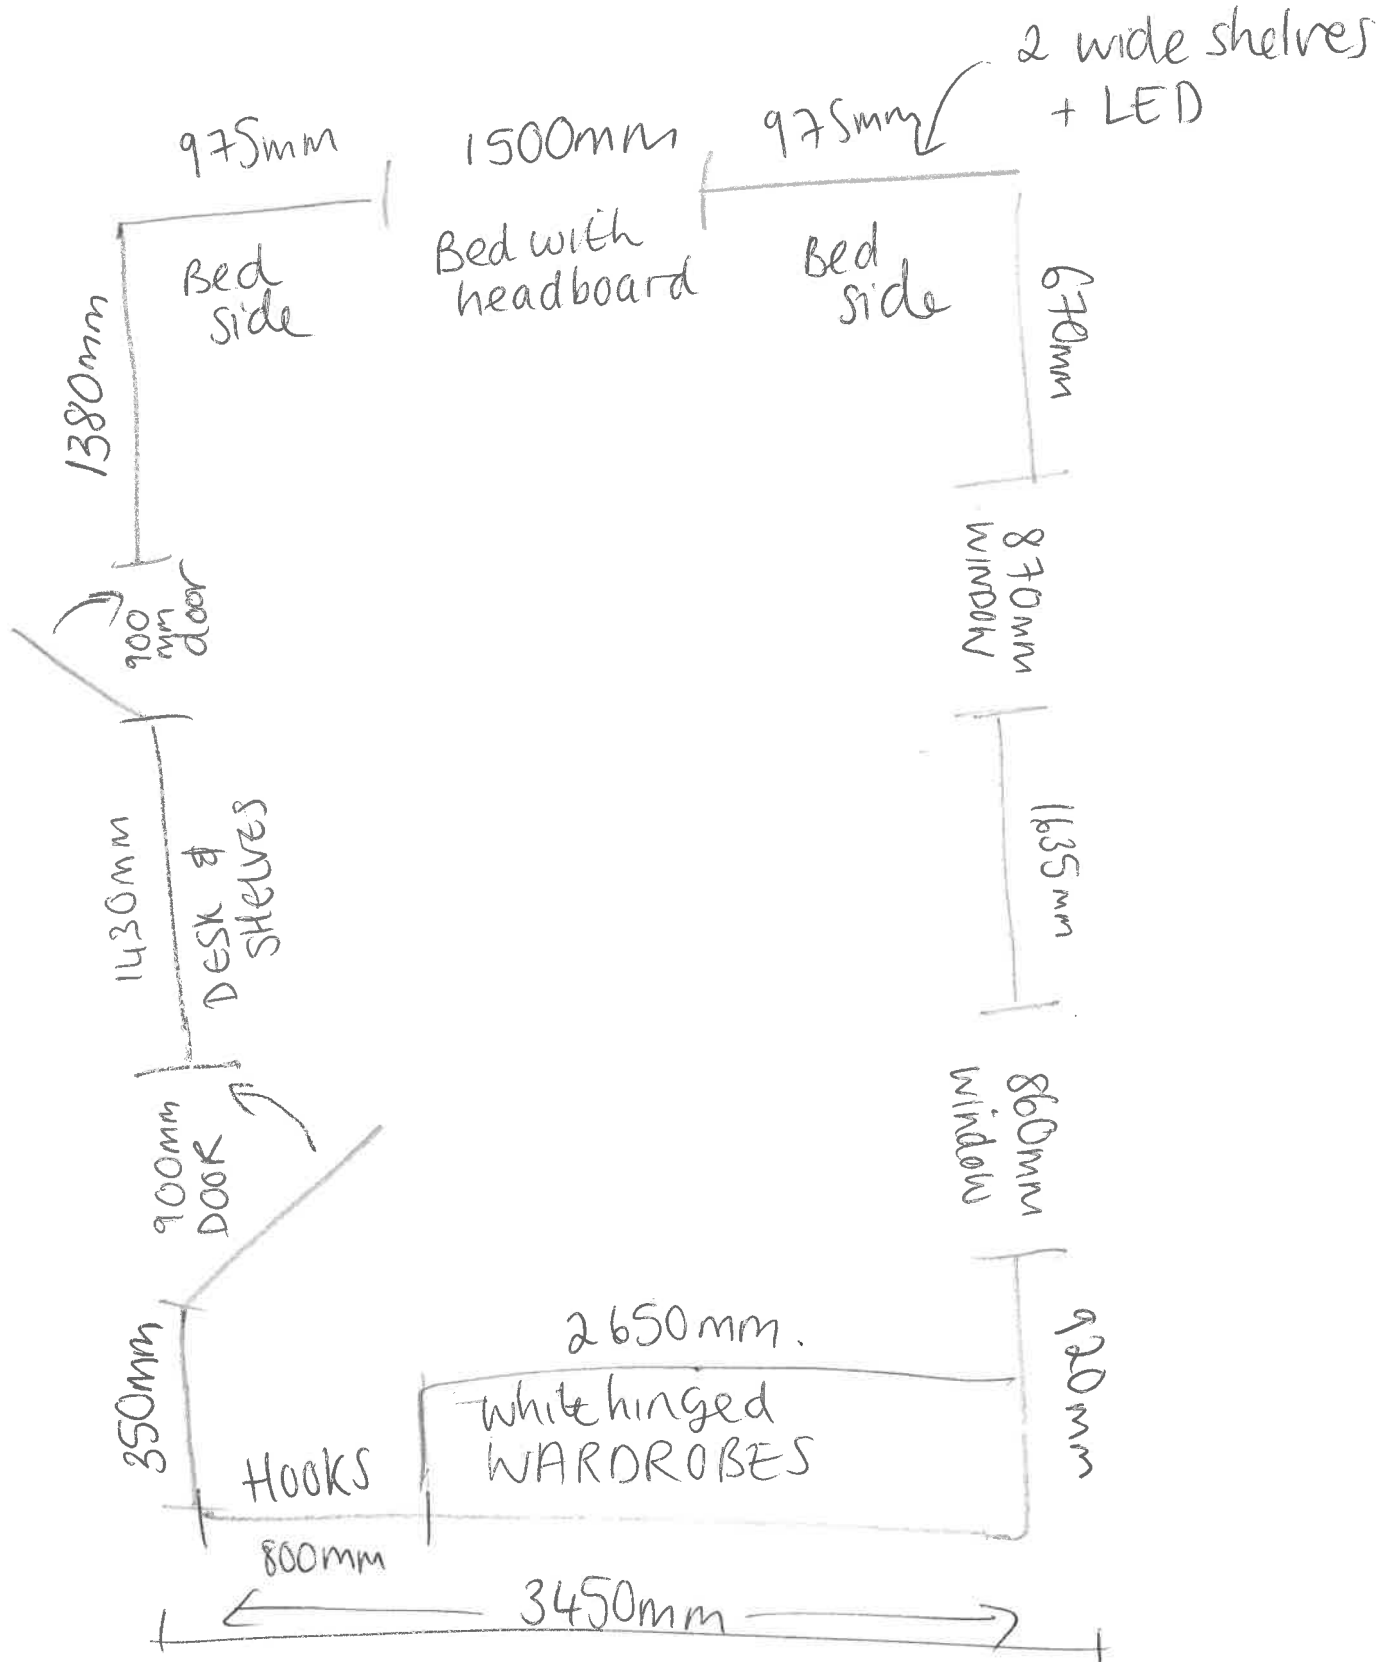

Master Bedroom

- + 2 bedsides
- + 1 chest of drawers
1200mm wide
- + 1500mm
headboard,
bed & ottoman

← wardrobe, white hinged doors

Ceiling height
~~2140mm~~

Boys Bedroom