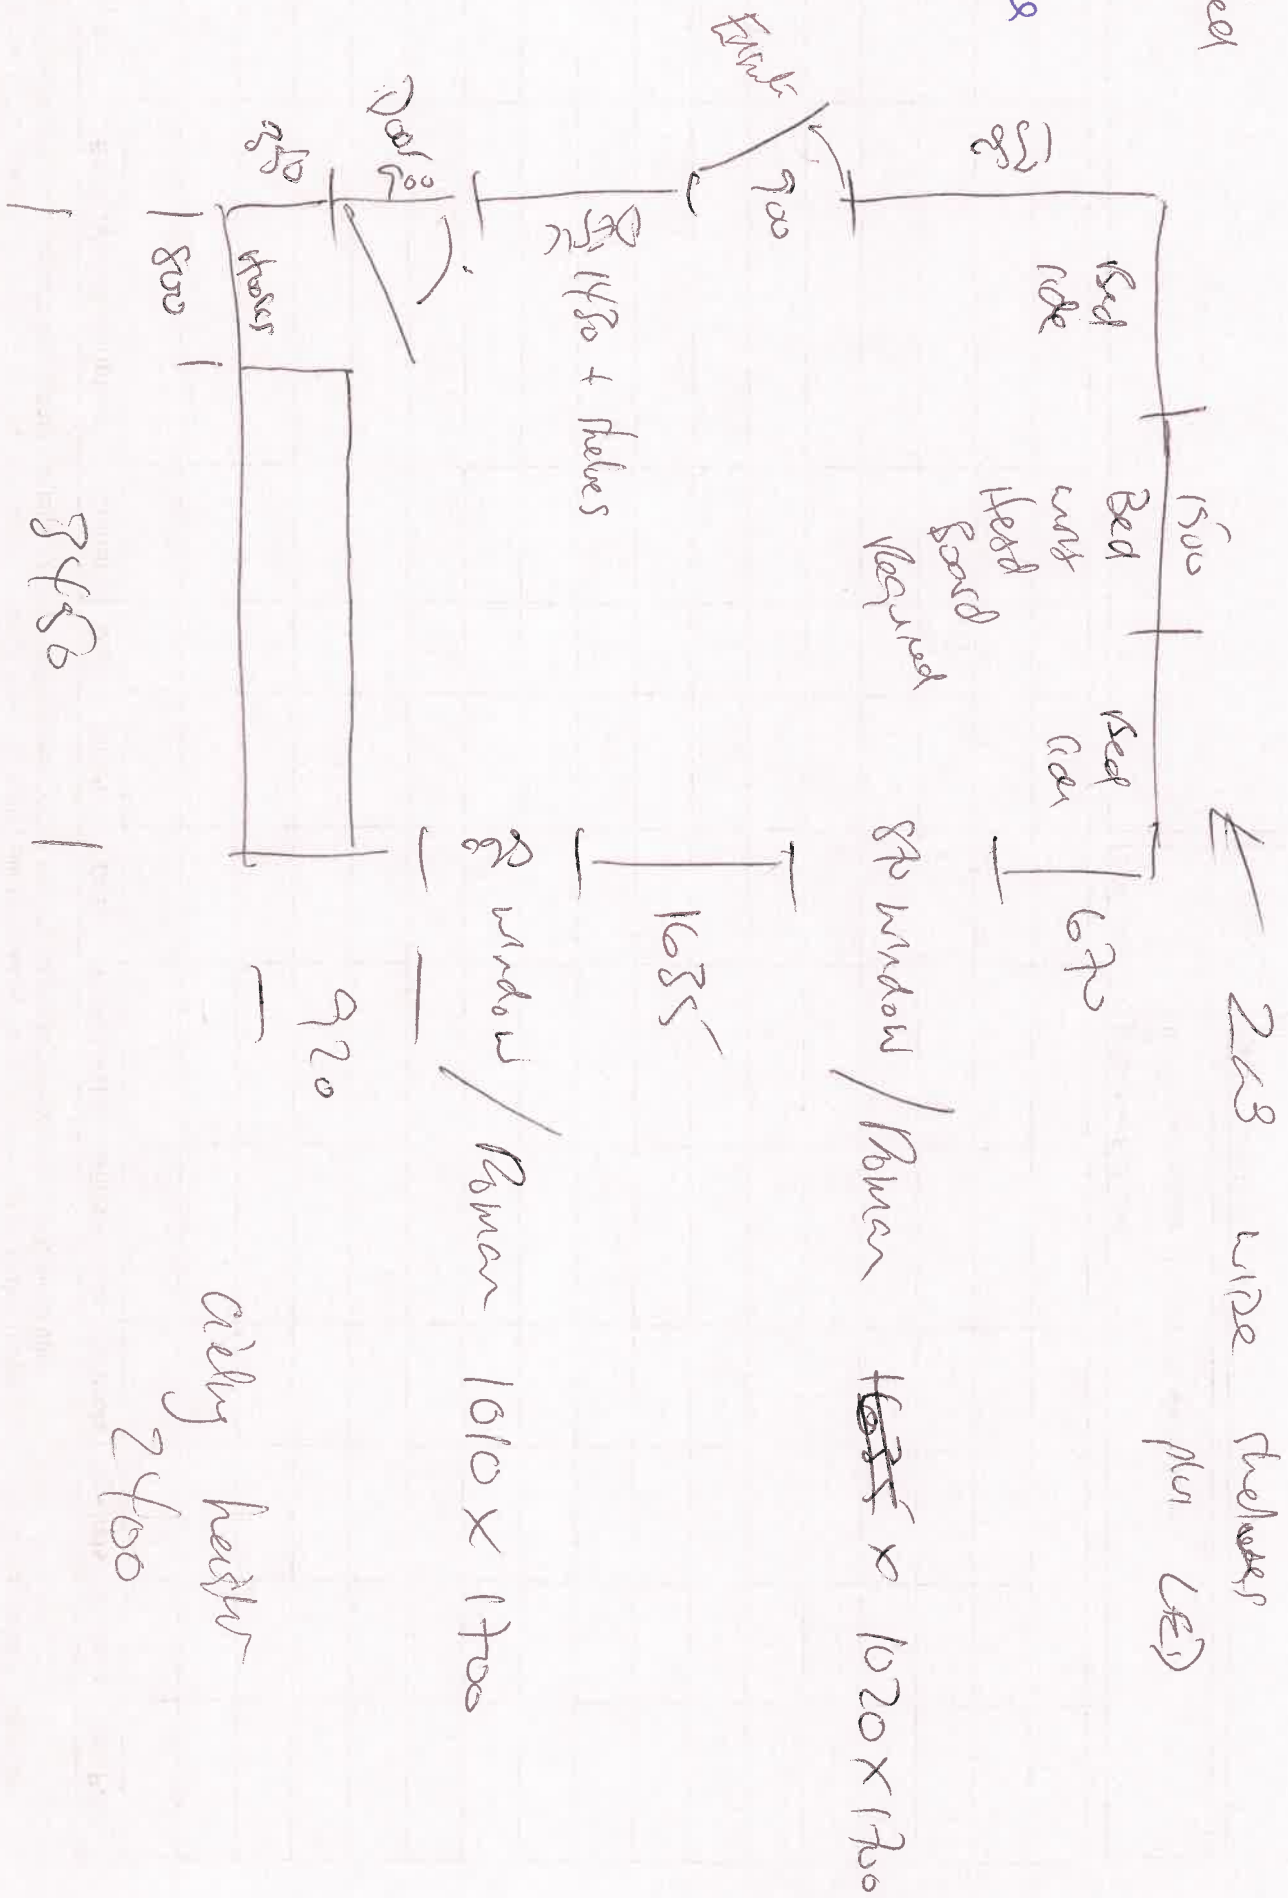

Bays Bed

HJHx

in
massachusetts

white
hinged
doors

Master Bed

2nd Bedroom
7x8m

Wardrobes in white hinged doors

Colony hair 2440
map

1200m chest drawers

Headboard 1500m

Bed end OTTOMAN

Pair Curtains 218 1450 x 2320
Apper on EXISTING
Poles?

Diaper rack

Carpet 5000 x 4000