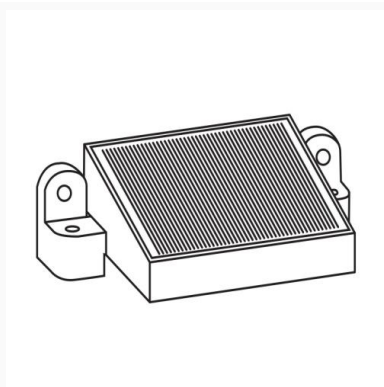

Rain sensor kit

Ceramic rain sensor 24V 3M Outdoor

STYLING

Colors

Color structure and columns

Color type of frame and columns

Textured

Color of frame and columns

AE03057704420 - AXALTA RAL7044 FINE TEXTURE

Color of blades

Color blades

Same color as framework and columns

Type of fabrics

Fixscreen

Type of fabric Fixscreen/Linarte-Canvas

Fibreglass fabric Sergé

Fabric code Fixscreen

GV-3231 - GV-SC3231 DUCK EGG

TECHNICAL SPECS

General

Blade rotation

Sunprotection