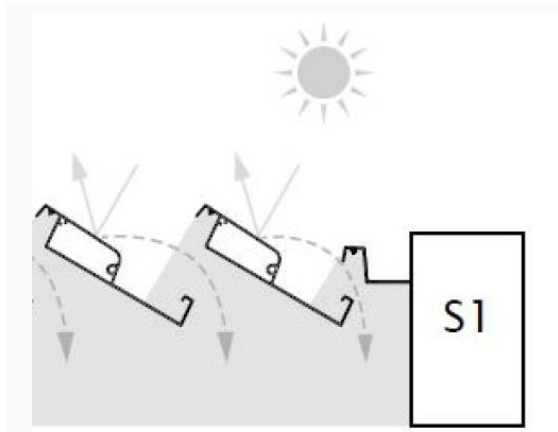

Quote details

Blade rotation - Sunprotection

Columns

Column 1B

Mounting base

Invisible reinforced

Water drainage

Yes

Water drainage direction

Pivot

Column 2B

Mounting base

Invisible reinforced

Water drainage

Yes

Water drainage direction

Pivot