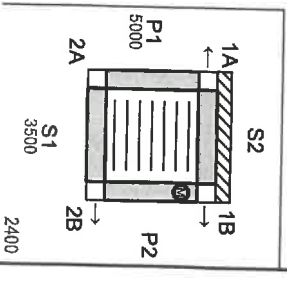

← The extra that has been added here is going to be used on left, it can't be shown on drawings. See email from Jens.

1A = -915
2A = -915
1B = 0
2B = 0

85337399-7389-4700-8b83-a3305a542a50

0015424001000.79832_Camargue 2 Configurator

RENSON
Creating healthy spaces

www.renson.be • 8790 Wazemont (Belgium)

The drawing is created by RENSON and may not be copied or shown to third parties without written permission.

Client Reference :	Orderline ref. : 0015424001000.79832	Client :	Creation date : 21/04/2022 - 14:09:23
Sheet : 1 / 1	Scale : 1 : 60	Drawn : joel	Size : A3
Units in mm			

Rachel Allo

From: Jens Vanderbeke <jens.vanderbeke@renson.be>
Sent: 29 April 2022 13:37
To: Rachel Allo
Subject: RE: Mclatchie Camargue

Hello Rachel,

Absolutely. So as you can see on the drawing they added a sort of guide railing on column 2B that they're actually going to use on column 2A to make sure that screen goes all the way down. This is reference by the green arrow on said drawing. Production is aware of this and therefore it should be a-ok once everything arrives.