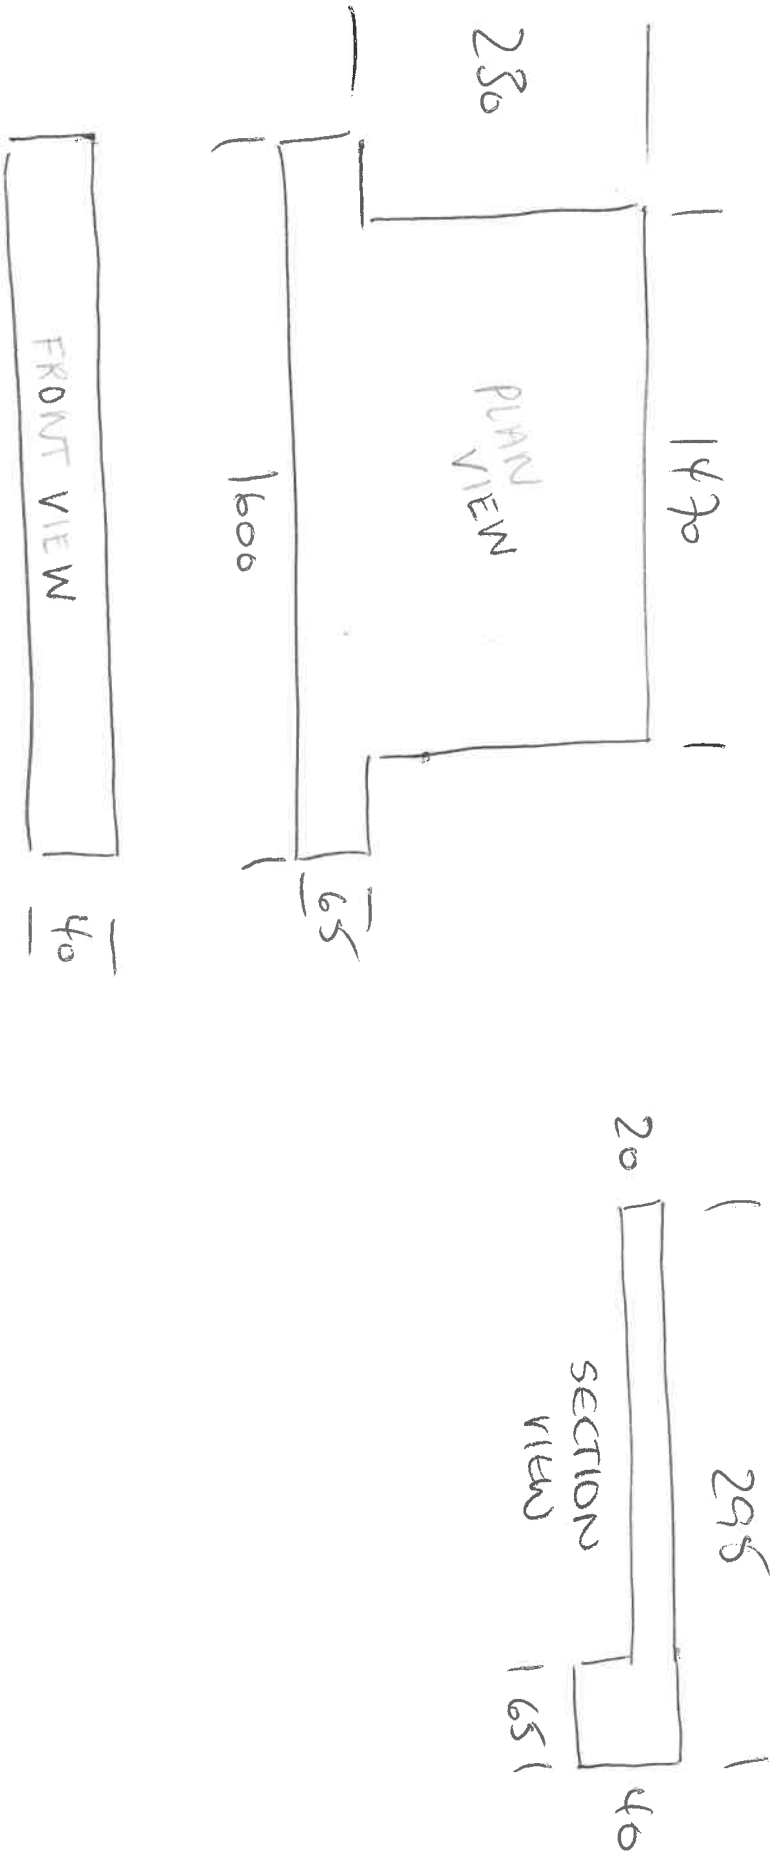

Ref: SB12712 READING TOM

4 x 8 window sill in Fiji

All Approx sizes