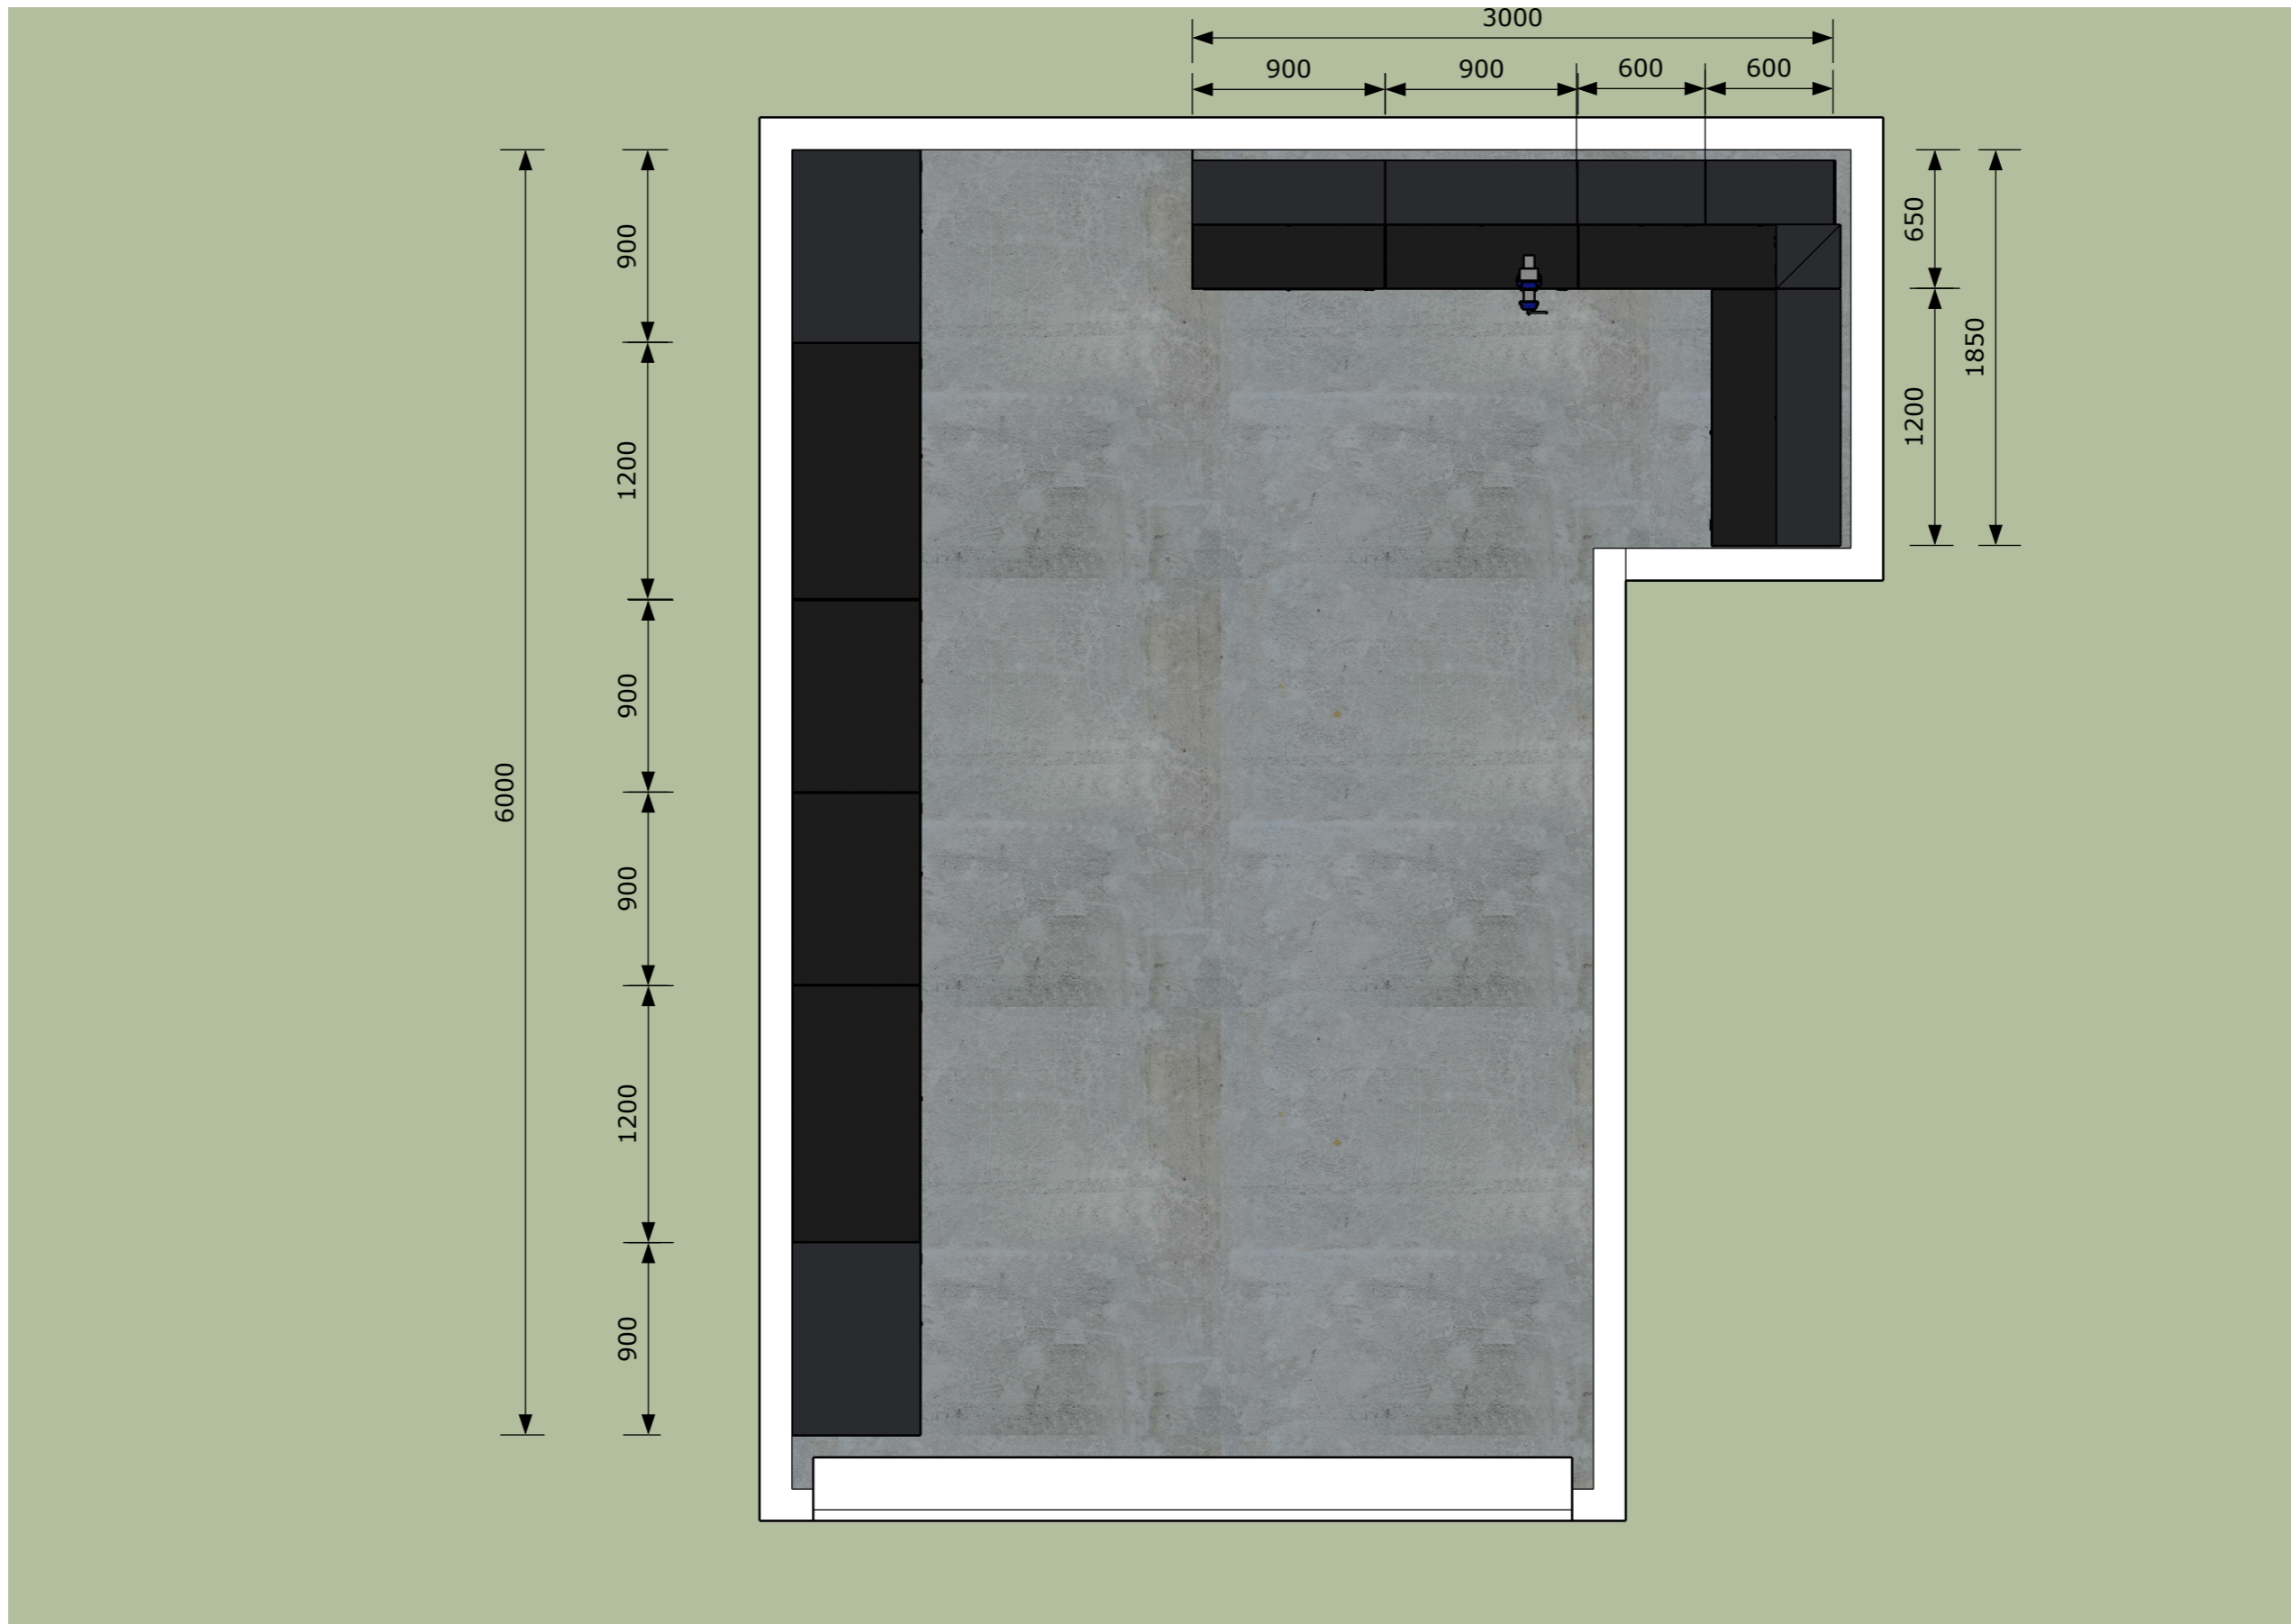

Cabinet colour:	RAL 7021
StoreWall colour:	N/A
Wall type:	N/A
Floor spec:	N/A
Ceiling spec:	N/A

Description:	LAYOUT PROPOSAL
Client:	CPI - LELAI

Date:	22.12.2021
Drawn by:	S.REDGATE
Drawing No:	
Rev:	1

This drawing is the property of Dura Ltd and may not be copied or shared with a third party, unless prior consent is given by Dura Ltd. Copyright © 2011 Dura Ltd.