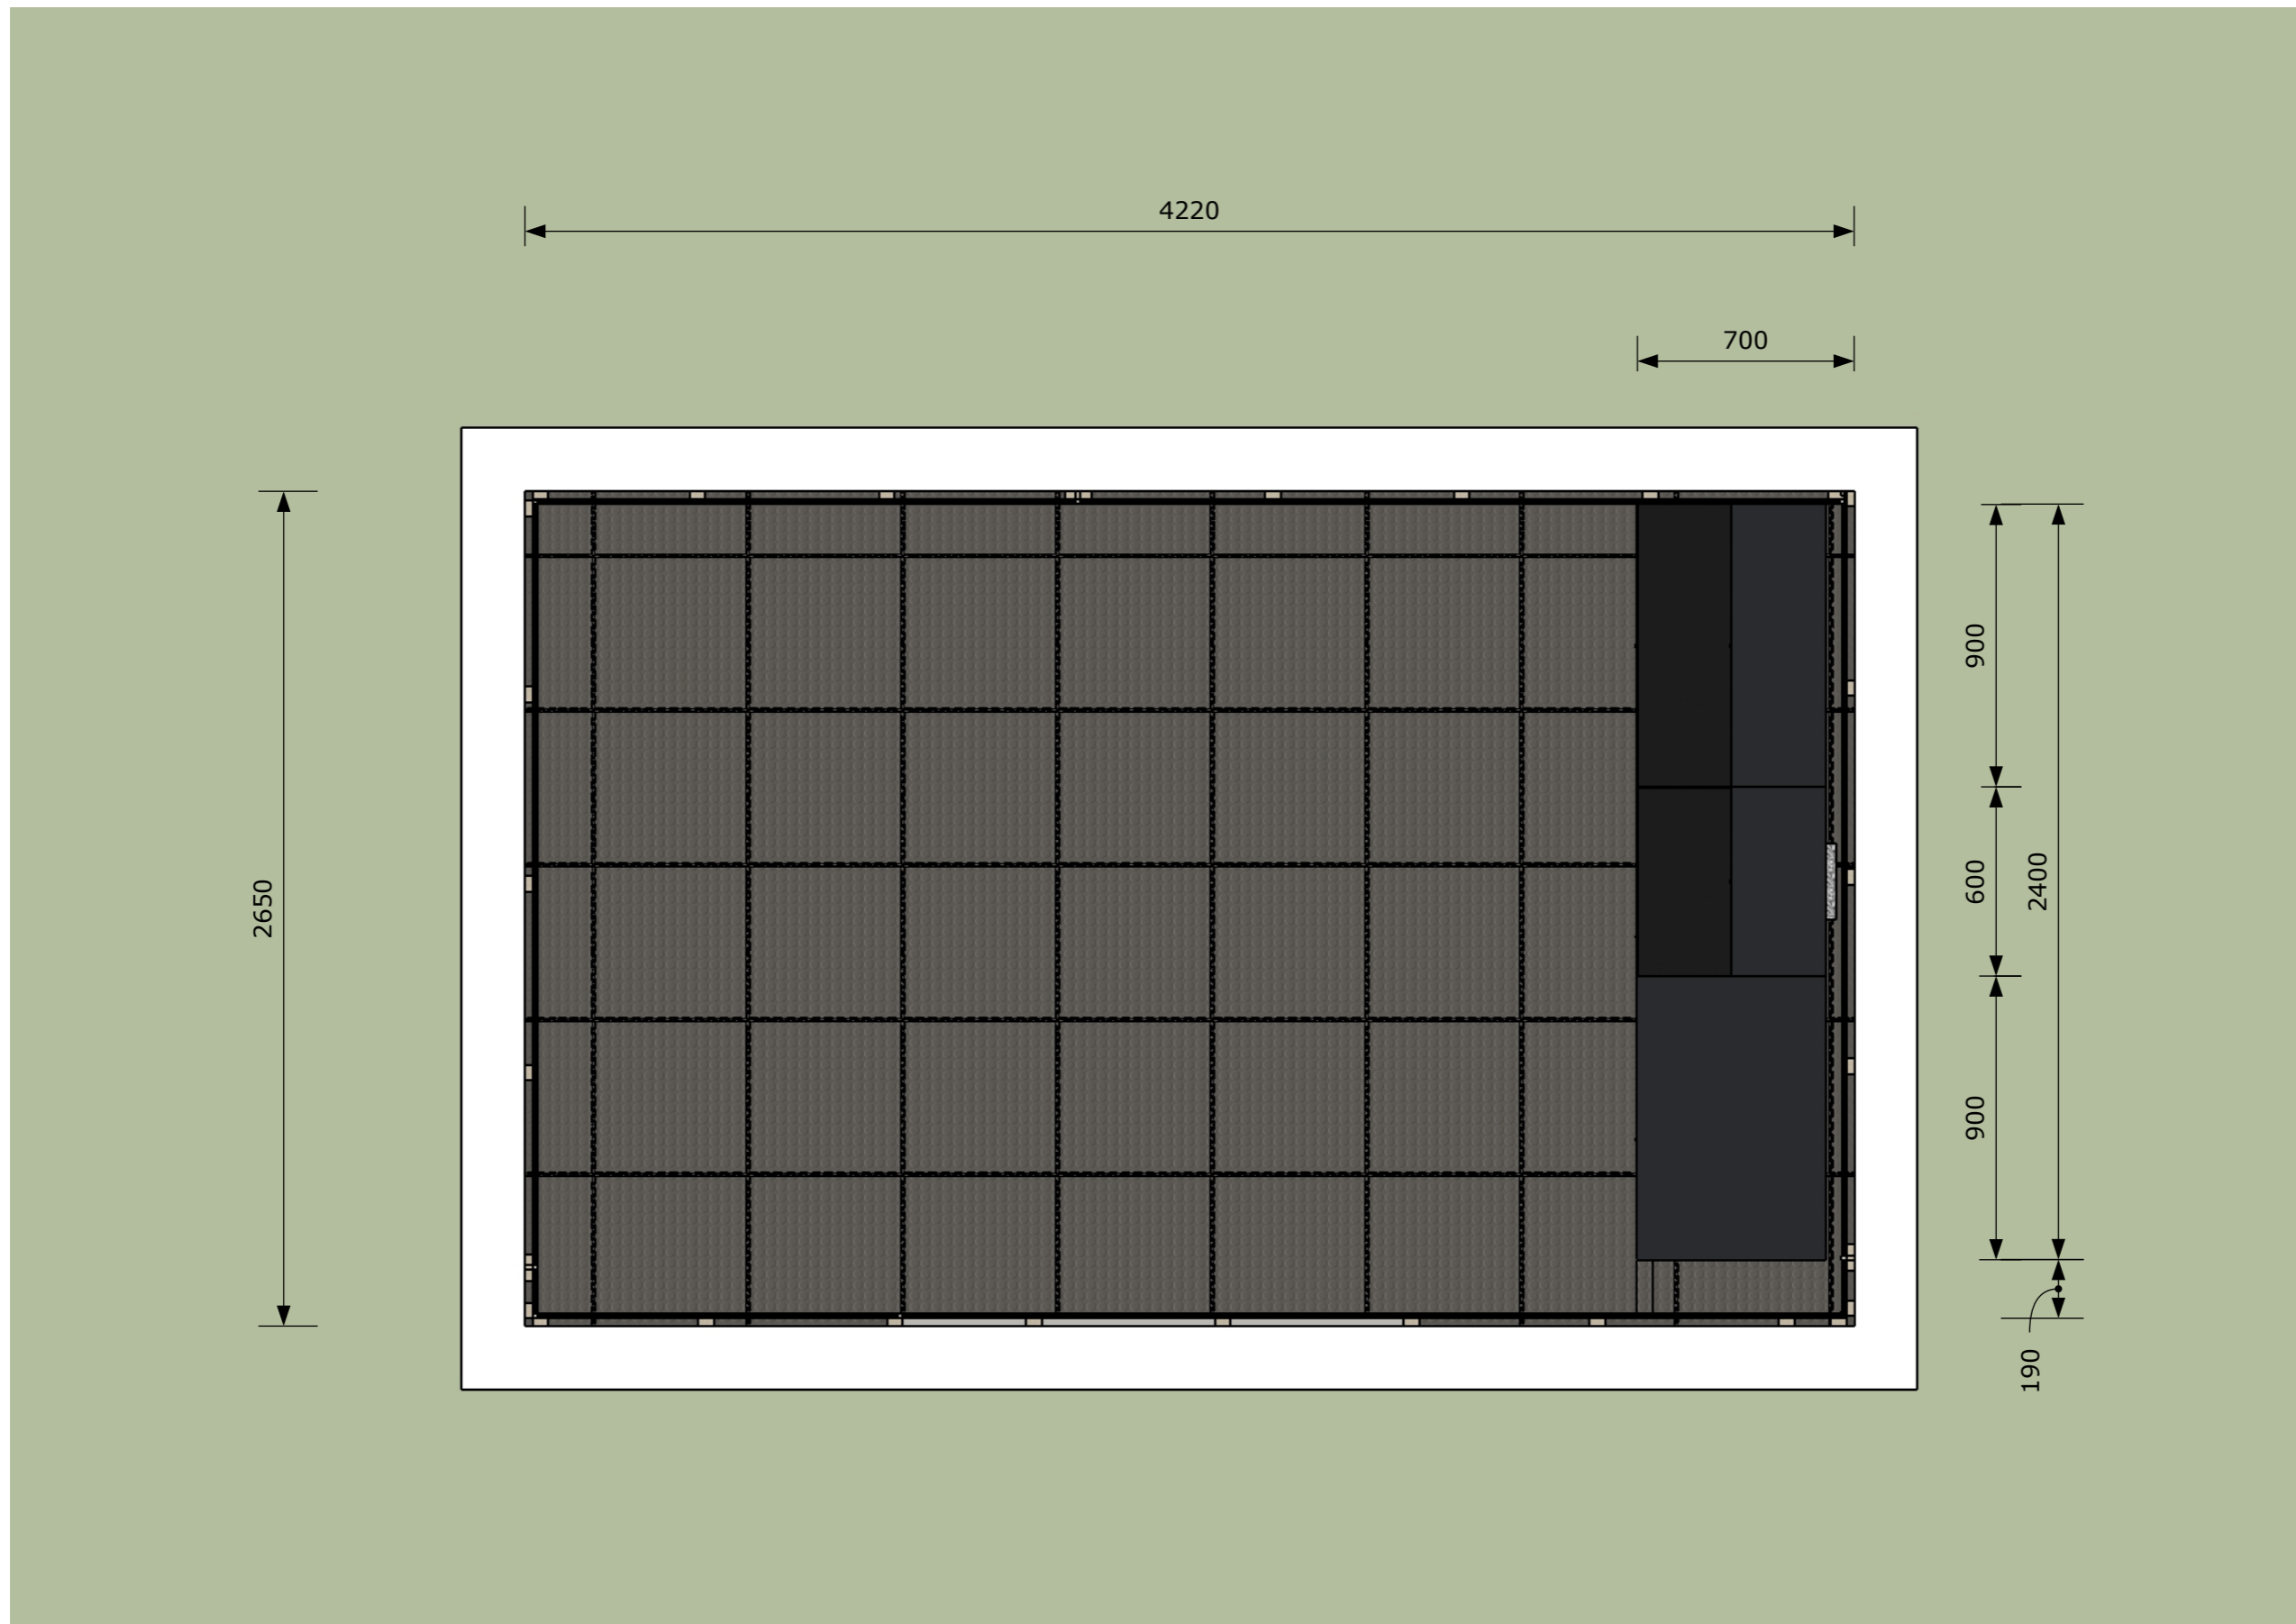

ALL ELECTRICAL/ PLUMBING WORK TO BE IN PLACE PRIOR TO DURA GARAGES INSTALL
DURA GARAGES IS NOT RESPONSIBLE FOR ELECTRICIAN/PLUMBING WORKS CARRIED OUT

Cabinet colour:	RAL 7021
StoreWall colour:	GREY
Wall type:	BREEZE
Floor spec:	PVC D/GREY
Ceiling spec:	N/A

Description:	LAYOUT PROPOSAL
Client:	CPI - WORTH

Date:	22.11.2021
Drawn by:	A.CLARKE
Drawing No:	
Rev:	1

This drawing is the property of Dura Ltd and may not be copied or shared with a third party, unless prior consent is given by Dura Ltd. Copyright © 2011 Dura Ltd.