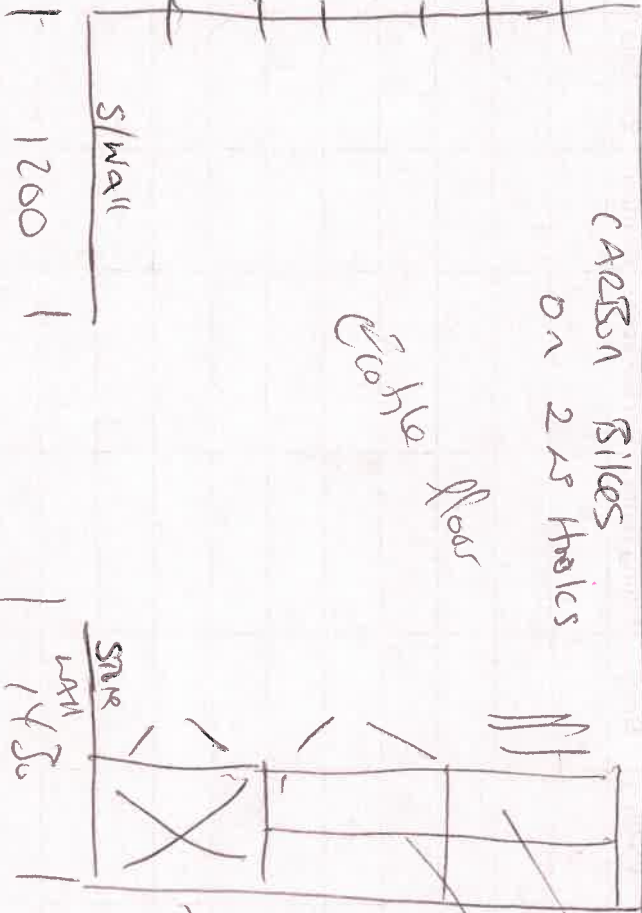

2650

Bike Store

4220

store

DNA wires

CAESON Bikes

ON 2nd Hoops

Excavate floor

Bench and top cupboard

Herby 2400

Bike Hoops Vertical

1200

S/NR wall 1450

TWIN cupboard