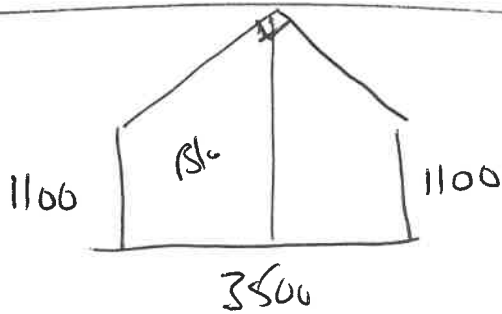

4 N° CLK 04
Solar Powered
B/O roller

Dressing room

5 N° CLK 04
Solar Powered

entrance

Velux

2 N° CLK 04

MK06 ? → 1 N° 1155 x 755

Bed

2 N° CLK 04

Bed