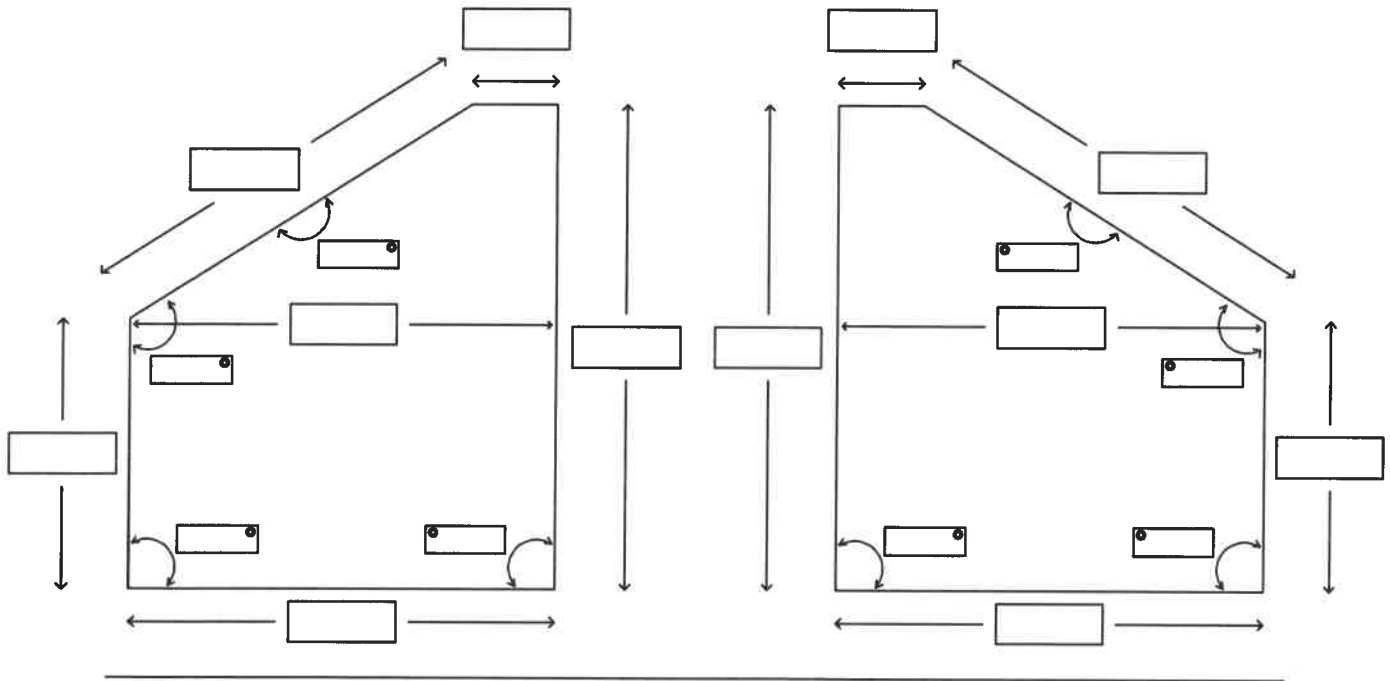

Lead Times are subject to availability.

Assuring you of our best attention at all times.

E.& O.E

EMMA GERMAN.

**Measuring Guide for Gable Windows - ALL blank squares must be filled in!**

**AO40 - with flat top**