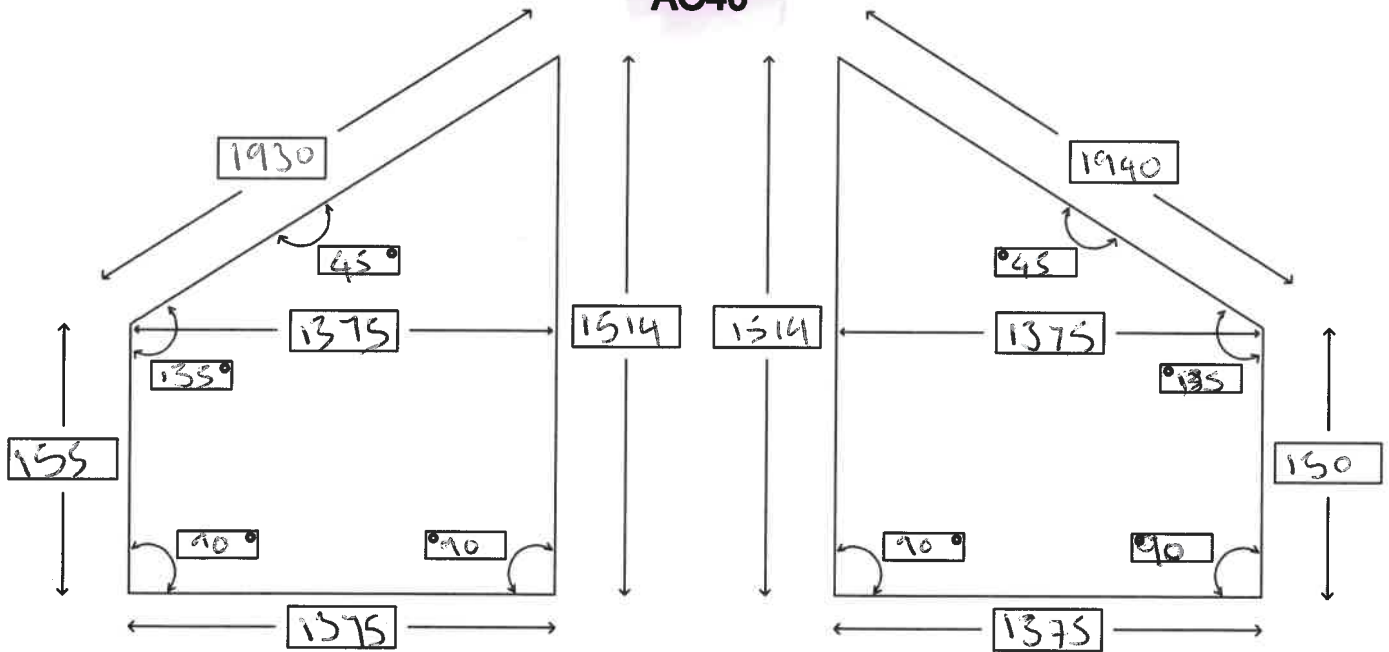

AO40

Peter's office? *needs to be split in 2.*
if shape not shown, use back to draw.