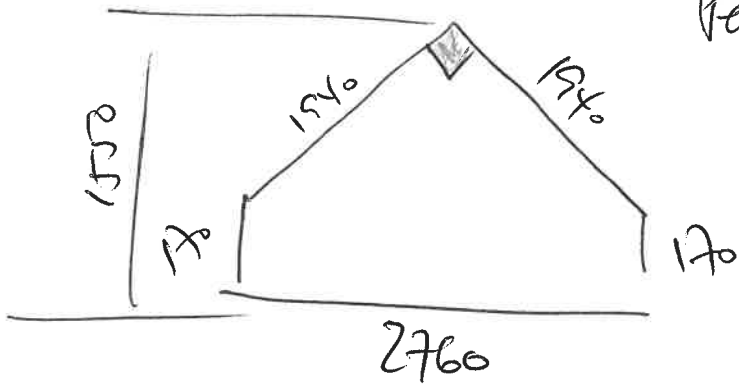

Peter allura