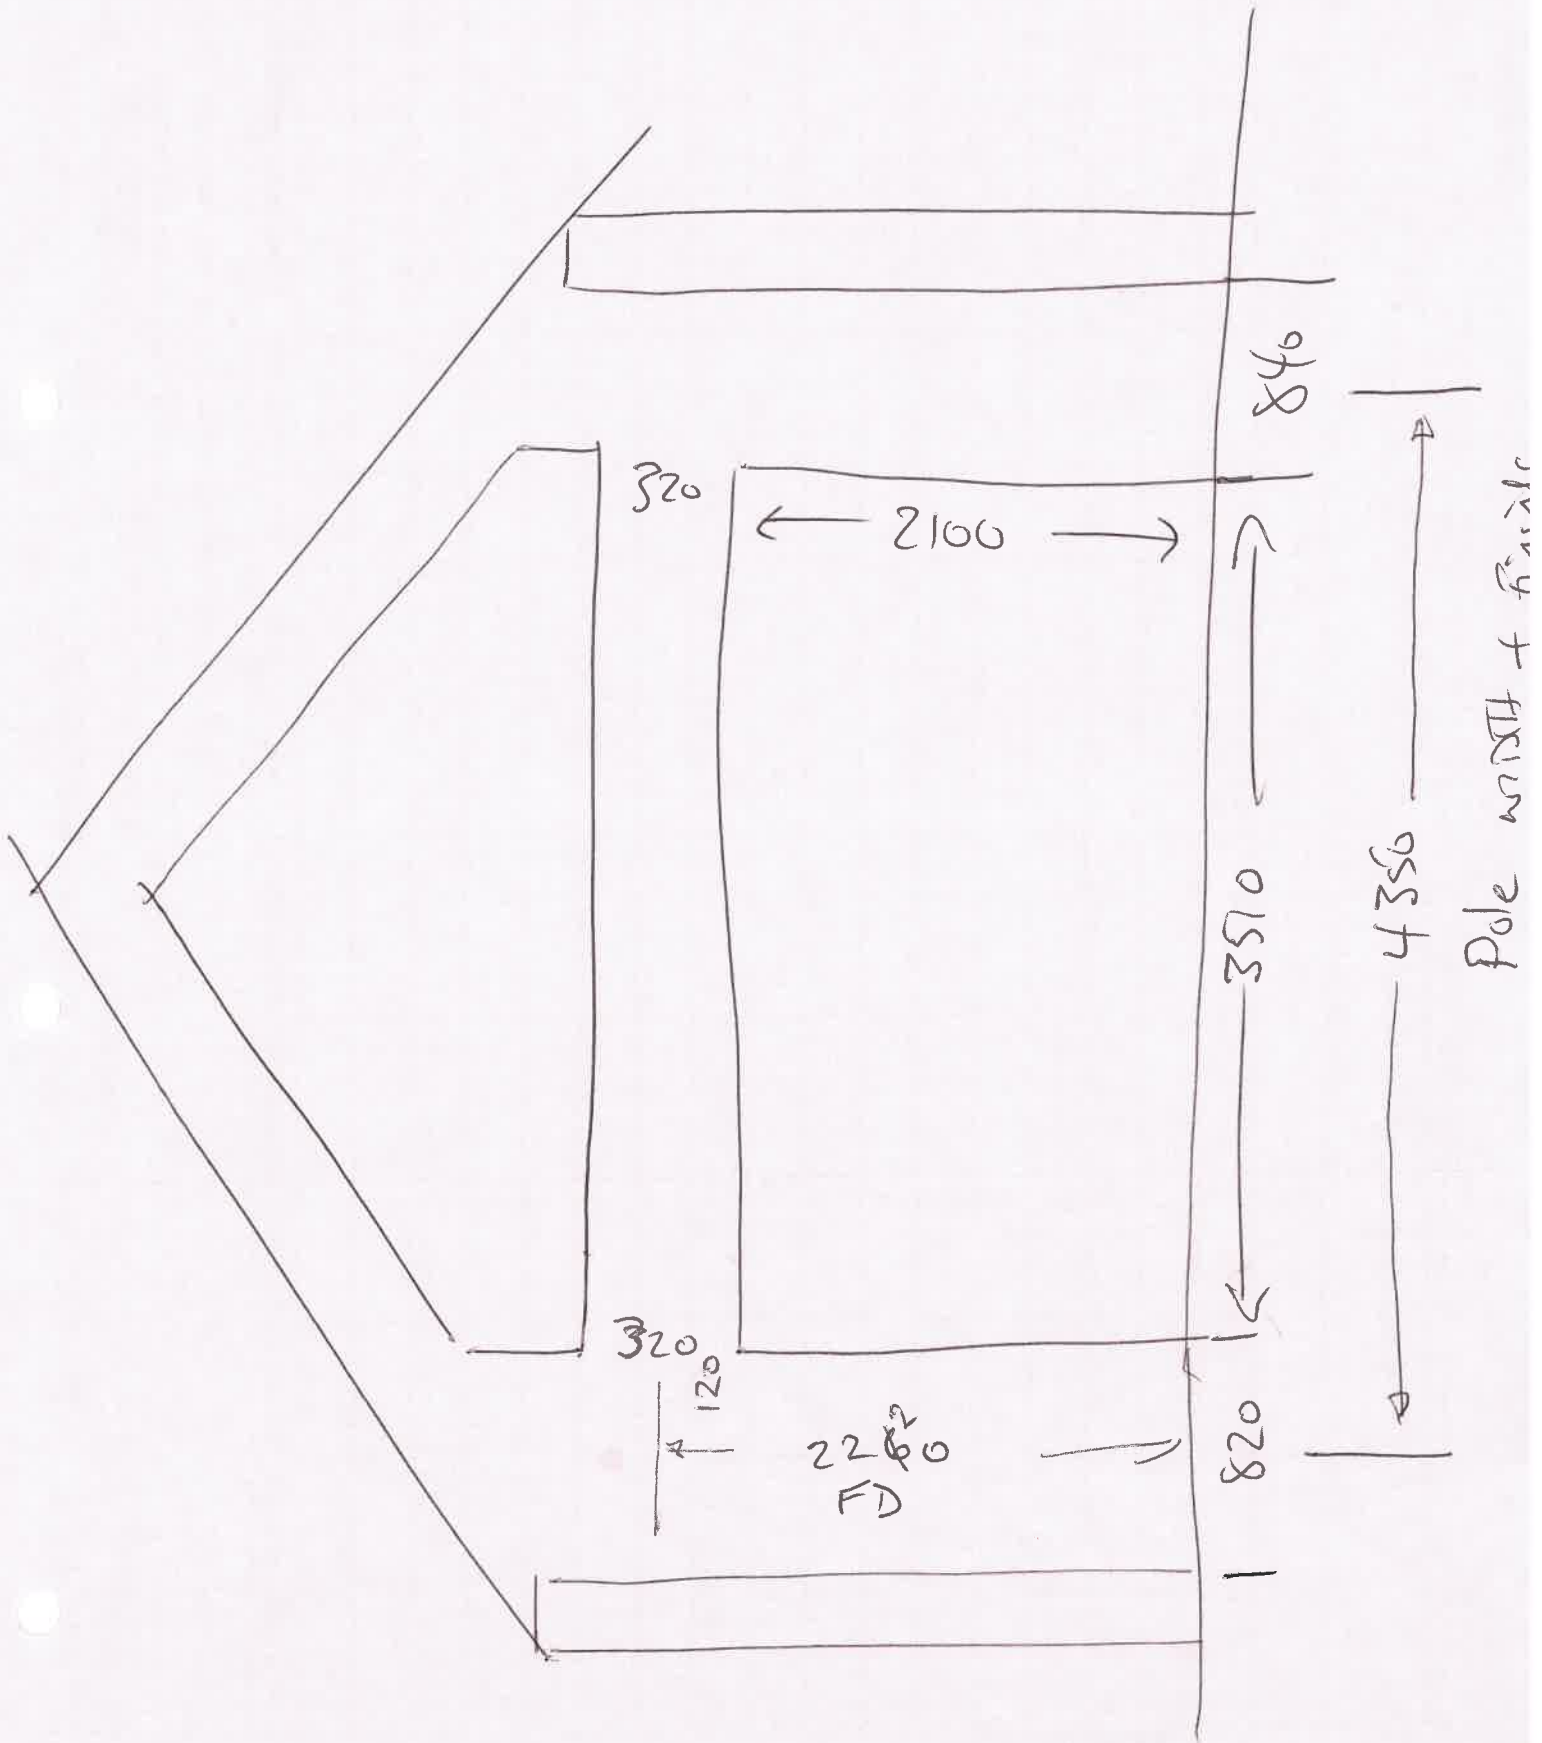

Byron & Byron Ltd

To: CP Interiors
Rue Des Pres Trading Estate
St. Saviour
JE2 7QN
Jersey

Date: 08.11.2022
Time: 10:57
VAT Number:

Quotation 233145

#	Item No.	Description	Quantity	Price	Total
1	Pole 1				
2	2106	45mm Halo 300cm Pole Solid Acrylic	2	108.0000 GBP	216.00 GBP
3	please cut 2x poles to 217.5cm. Total joined pole length 435cm				
4	2008.140	45mm Halo Finial Stellar Acrylic/Chrome	2	43.0000 GBP	86.00 GBP
5	2208.140	45mm Halo Standard End Bracket Chrome	2	32.5000 GBP	65.00 GBP
6	2210.140	45mm Halo Standard Joining Bracket Chrome	1	37.5000 GBP	37.50 GBP
7	2213.140	45mm Halo Standard Passing Bracket Chrome	2	20.5000 GBP	41.00 GBP
8	317.140	45mm Halo Passing Ring Chrome	44	2.5000 GBP	110.00 GBP
9					<i>£1389.</i>
10	Pole 2				
11	2108	55mm Halo 300cm Pole Solid Acrylic	2	146.0000 GBP	292.00 GBP
12	Please cut 2x pole to 217.5cm. Total joined pole length 435cm				
13	2014.140	55mm Halo Finial Stellar Acrylic/Chrome	2	55.0000 GBP	110.00 GBP
14	2218.140	55mm Halo Standard End Bracket Chrome	2	35.5000 GBP	71.00 GBP
15	2220.140	55mm Halo Standard Joining Bracket Chrome	1	40.5000 GBP	40.50 GBP
16	2223.140	55mm Halo Standard Passing Bracket Chrome	2	22.5000 GBP	45.00 GBP

#backpage x 2/2 1568

*712.72
x 2.5 = 1781*

*check discount as says 0%