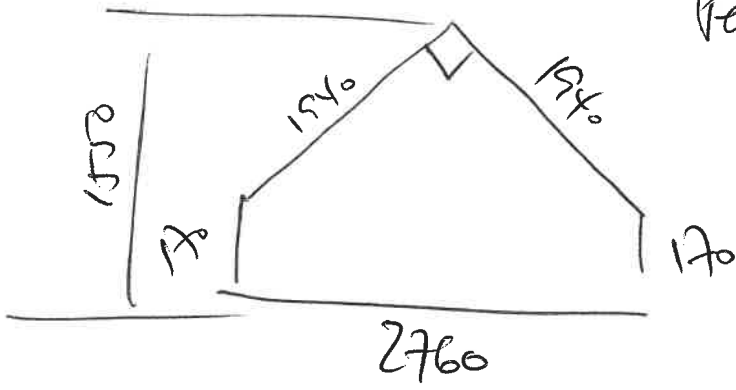

Peter office