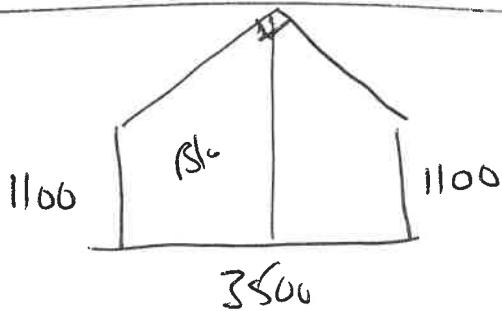

panama pro white linen?

Notes: final measures, confirm what is going where. Emma meeting you to go through everything

Location	Supplier	Blind Type /Description	Colour	Qty	Width	Drop	Fitting Height	Blind/Recess	Controls	Brackets	Surface	Unit Price
Kitchen		Rollers		1	1260	2600						341
East		"		1	1280	2600						341
		roman Fax		2	1400	21400		8m fabric a border!				350
								narrow hems				
Stair		roller		1	1190	2750						318
		-		1	1280	2780						365
		-		1	1190	2780						318
		roman Fax		1	1170	1400						350
				1	1280	1400						350
				1	1170	1400						350
West		roller		2	1620	2060	1700 x 2600					431 x 2
		roman Fax		2	1820	2400						434 x 2
Sink		rollers		2	2130	1750						404 x 2
		roman Fax		2	2150	1400						499 x 2
Back		roman		1	1350	1200						330
room		"		1	1100	1200						300

4 N° CLK OY
Solar Powered
BlO roller

Dressing room

5 N° CLK OY
Solar Powered

entrance

Velux

2 N° CLK PICOY

1 N° 1155 x 755

Bed

2 N° CLK OY

Bed

Approx

Duette	1070	x	2050	elS	Energy remote
Vüle?	1315	x	2050		powered
	1670	x	2050		

Pair Curtains 4100 x 2400 plus Box Pelmet 350 deep

rollers 3 N° 1300 x 1500 elS
Premier - with bead.

Kitchens

Faux

Curtains

Front window

600 x 2785
T
600 x 2775
T

Rec dry

-

-

1/2 FT Doors