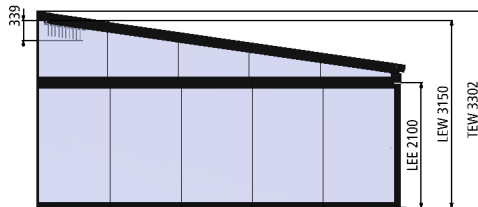

Side View Left

Front View

Side View Right

Isometric View

Top View

Type: weinor PergoTex II
 Color: WT 029/70786
 GEs:
 Left: Lite, w17, Right: Lite, w17
 Front: Between the posts, w17 easy, w17 easy

Technical Description

Views and Isometry

Date: 09.11.2021

Markisen
 Terrassendächer
 Glasoasen®

Commission: CP Pergotex with doors

Company Name: Chris Spickett

Parameter	Value
Type	weinor PergoTex II
Basic Data	
Width	9000
Depth	5950
LEW	3150
LEE	2100
Pillars	3
Color	WT 029/70786 Sparkling Iron Effect
Left GEs	
Glazing Elements Left	Lite
number of windows	5
GE Below	w17 easy
Glazing Element Count Left	5
Front GEs	
GE Position	Between the posts
Classic Front 1	w17 easy
Glazing Element Count 1	5
Classic Front 2	w17 easy
Glazing Element Count 2	5
Right GEs	
Glazing Elements Right	Lite
number of windows	5
GE Below	w17 easy
Glazing Element Count Right	5
Roof	
Choose Fabric	PE 120
Number of Segments	2
Segment Width 1	4500
Number of Side Channels 1	2
Segment Width 2	4500
Number of Side Channels 2	2
My Home	
Window color	WT 029/70786 Sparkling Iron Effect

Parameter	Value
Wall	Slidedoor