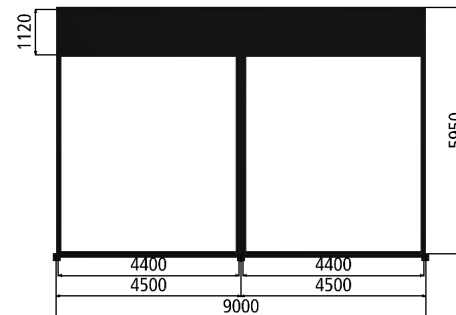

Side View Left

Front View

Side View Right

Isometric View

Top View

Type: weinor PergoTex II
 Color: WT 029/70786
 GEs:
 Left: Lite, w17, Right: Lite, w17
 Front: Between the posts, w17 easy, w17 easy

Technical Description

Views and Isometry

Date: 09.11.2021

Markisen
 Terrassendächer
 Glasoasen®

Commission: CP Pergotex with doors

Company Name: Chris Spickett

Parameter	Value
Type	weinor PergoTex II
Basic Data	
Width	9000
Depth	5950
LEW	3150
LEE	2100
Pillars	3
Color	WT 029/70786 Sparkling Iron Effect
Left GEs	
Glazing Elements Left	Lite
number of windows	5
GE Below	w17 easy
Glazing Element Count Left	5
Front GEs	
GE Position	Between the posts
Classic Front 1	w17 easy
Glazing Element Count 1	5
Classic Front 2	w17 easy
Glazing Element Count 2	5
Right GEs	
Glazing Elements Right	Lite
number of windows	5
GE Below	w17 easy
Glazing Element Count Right	5
Roof	
Choose Fabric	PE 120
Number of Segments	2
Segment Width 1	4500
Number of Side Channels 1	2
Segment Width 2	4500
Number of Side Channels 2	2
My Home	
Window color	WT 029/70786 Sparkling Iron Effect

Parameter	Value
Wall	Slidedoor