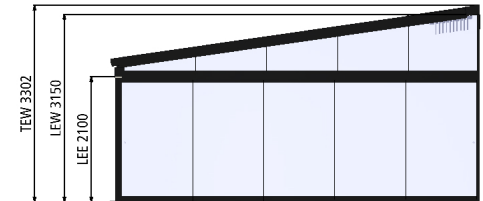

Side View Left

Front View

Side View Right

Isometric View

Top View

Type: weinor PergoTex II
 Color: WT 029/70786
 GEs:
 Left: Lite, w17, Right: Lite, w17
 Front: Between the posts, w17 easy, w17 easy

Technical Description

Views and Isometry

Date: 09.11.2021

Markisen
 Terrassendächer
 Glasoasen®

Commission: CP Pergotex with doors

Company Name: Chris Spickett

Parameter	Value
Type	weinor PergoTex II
Basic Data	
Width	9000
Depth	5950
LEW	3150
LEE	2100
Pillars	3
Color	WT 029/70786 Sparkling Iron Effect
Left GEs	
Glazing Elements Left	Lite
number of windows	5
GE Below	w17 easy
Glazing Element Count Left	5
Front GEs	
GE Position	Between the posts
Classic Front 1	w17 easy
Glazing Element Count 1	5
Classic Front 2	w17 easy
Glazing Element Count 2	5
Right GEs	
Glazing Elements Right	Lite
number of windows	5
GE Below	w17 easy
Glazing Element Count Right	5
Roof	
Choose Fabric	PE 120
Number of Segments	2
Segment Width 1	4500
Number of Side Channels 1	2
Segment Width 2	4500
Number of Side Channels 2	2
My Home	
Window color	WT 029/70786 Sparkling Iron Effect