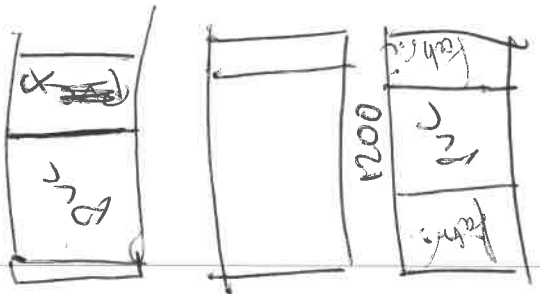

RF01 fixscreen freestanding
628360-Fixscreen@100 Slim Freestanding IM7A

- Windproof vertical screen
- Freestanding, hidden installation in front/above the console
- No wrinkles or folds
- 5-year guarantee on the Fixscreen® technology
- Box Hxd : 150x110 mm
- Wind resistance up to 60 km/h
- Colour: RAL 1015
- RAL 1015 - AE70019920125 - Semi gloss RAL 1015 LIGHT IVOR
- Colour of PVC rail left : Grey
- Colour of PVC rail right : Grey
- Colour end piece bottom bar : Grey
- Voltage : 230V
- Control screen
- Somfy IO Radio-controlled
- Length of cable : 5 meters
- Control side screen
- Right
- Cable passage motor
- Type of fabric
- Fabric code
- Confection
- Confection 1
- Deep side channel D
- Side channel left
- Side channel right
- Deep side channel D
- No extra length side channels
- Standard bottom bar
- Without plaster profile
- Printing

- RAL 1015 - AE70019920125 - Semi gloss RAL 1015 LIGHT IVOR
- Colour of PVC rail left : Grey
- Colour of PVC rail right : Grey
- Colour end piece bottom bar : Grey
- Voltage : 230V
- Control screen
- Somfy IO Radio-controlled
- Length of cable : 5 meters
- Control side screen
- Right
- Cable passage motor
- Type of fabric
- Fabric code
- Confection
- Confection 1
- Deep side channel D
- Side channel left
- Side channel right
- Deep side channel D
- No extra length side channels
- Standard bottom bar
- Without plaster profile
- Printing

1200mm
Max. PVC

⊙ note for the material to be replaced & PVC to be as big as possible

3565x2250mm
1 -> Warranty number : 60146130100001
2.722,29 40,00
1.633,37

Ordered	Unit Price	%	Net	GBP
1	2.722,29	40,00	1.633,37