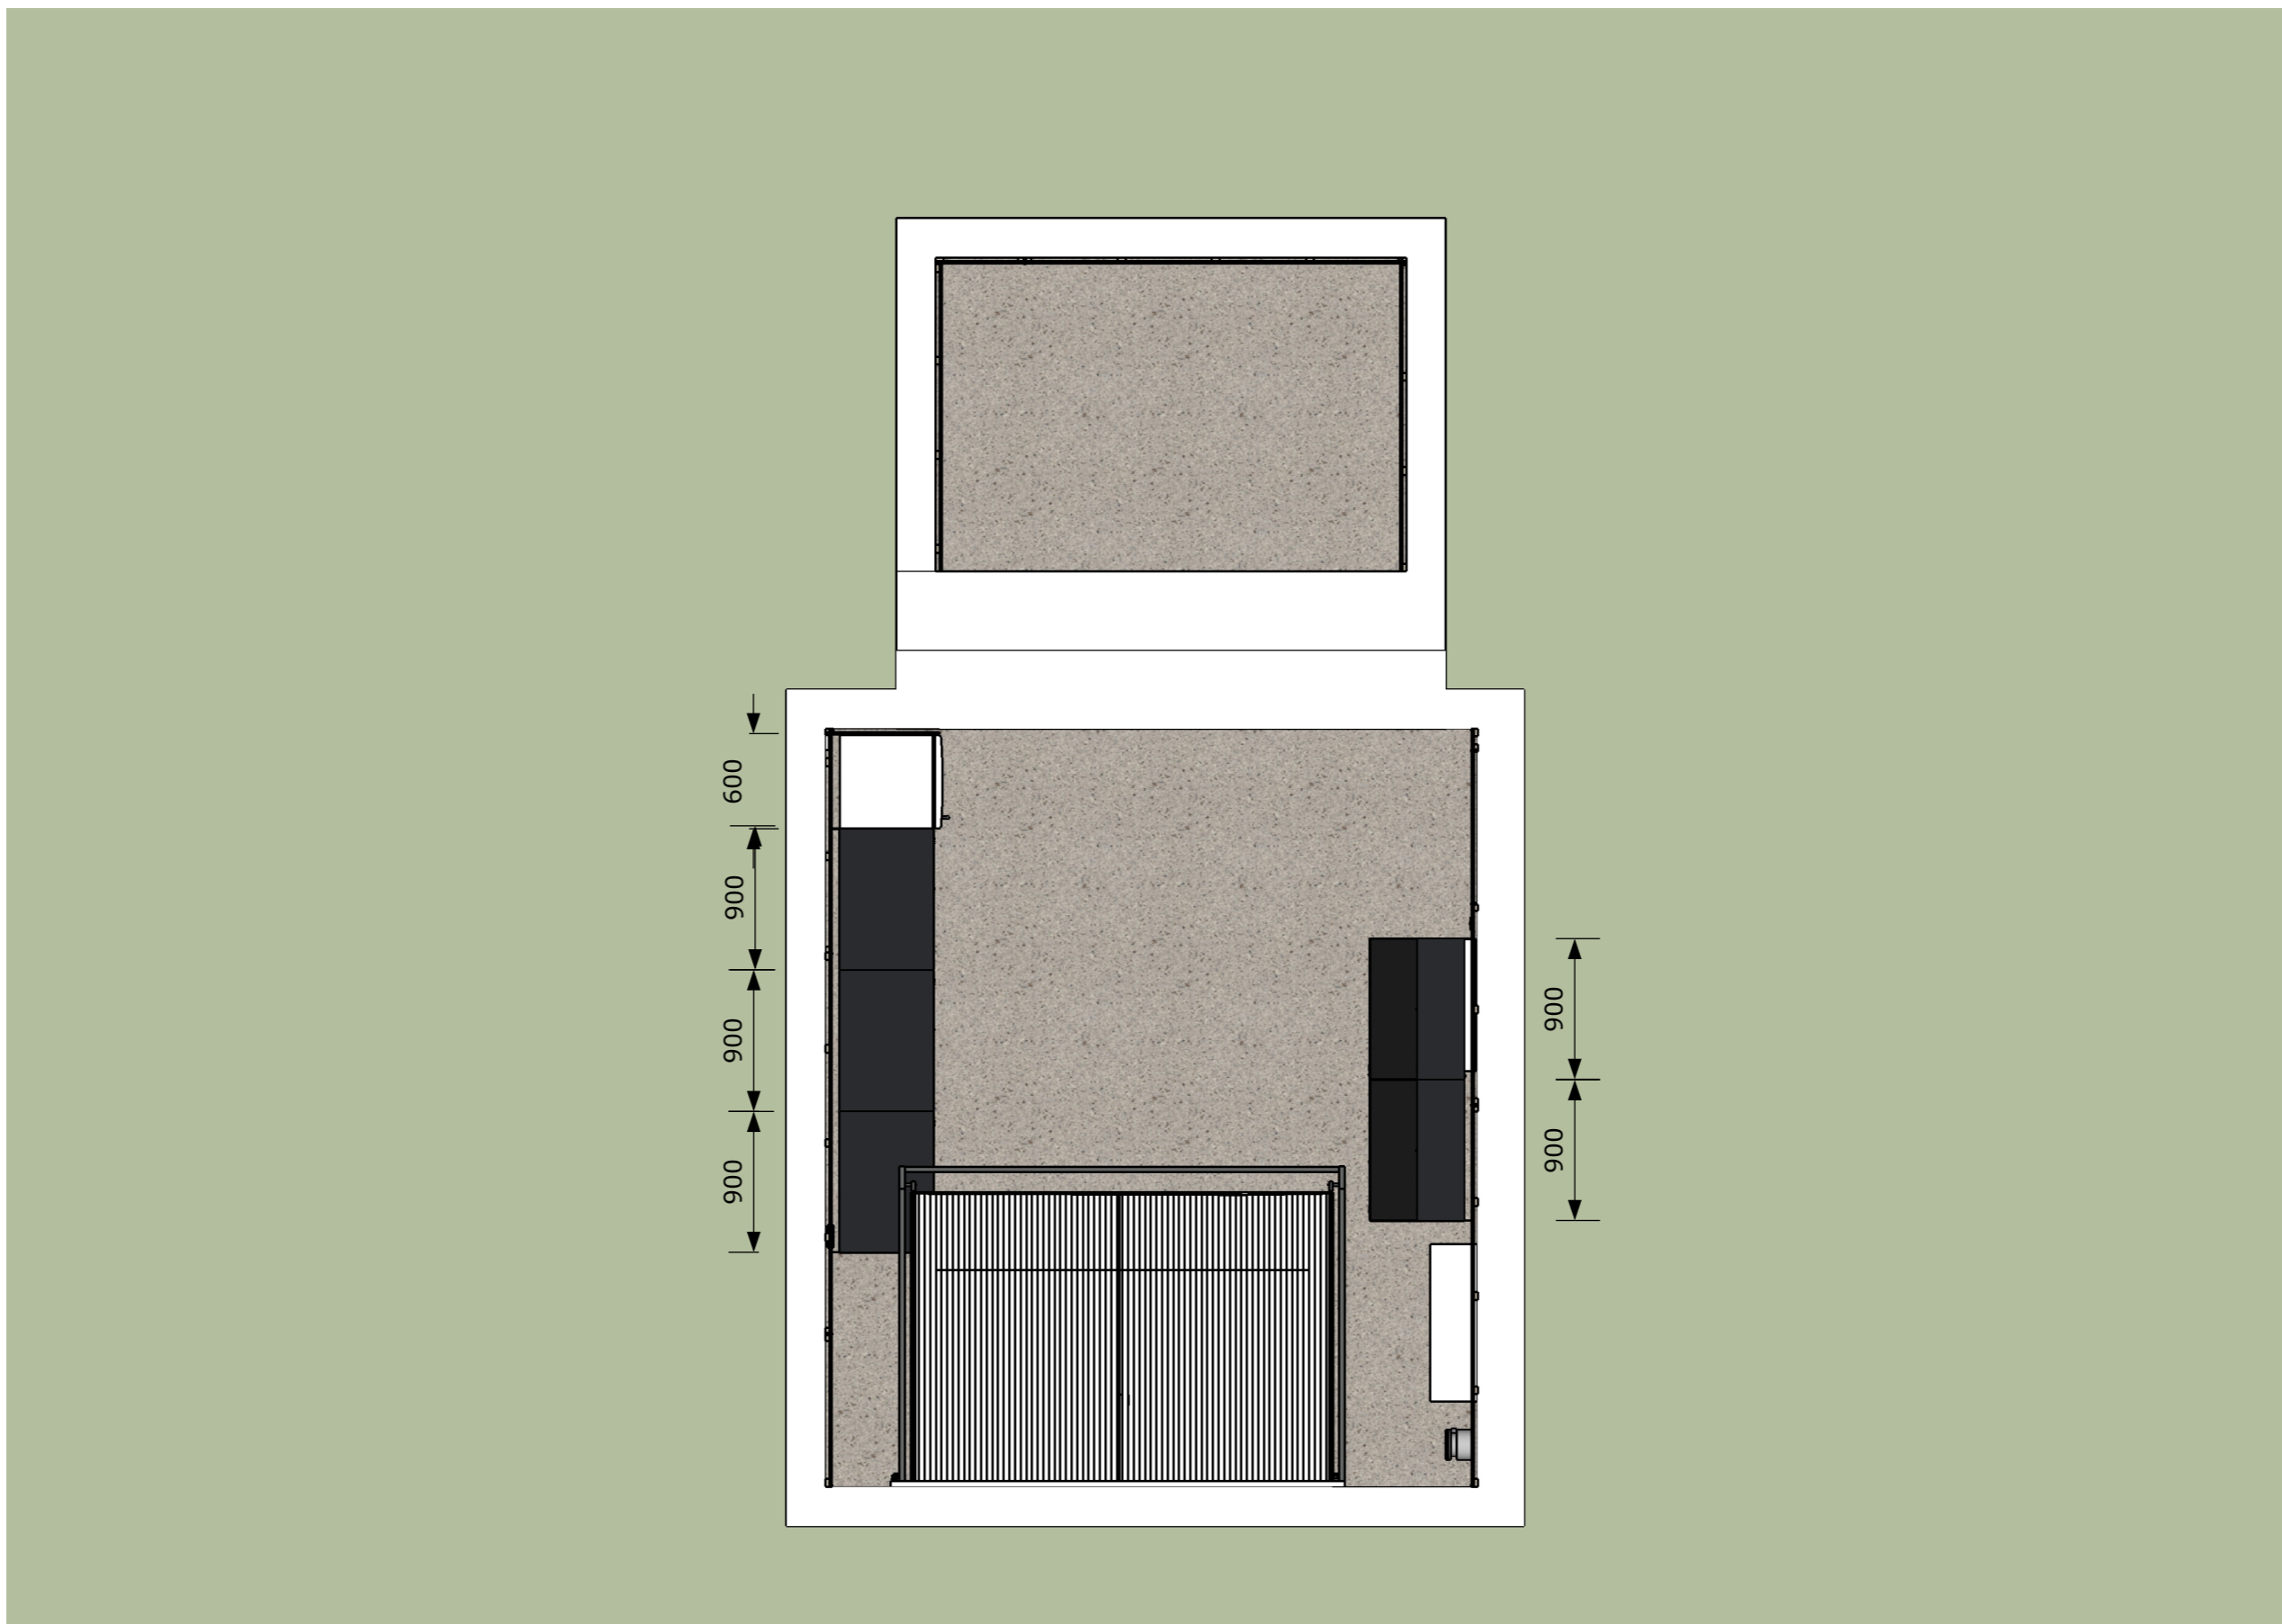

ALL ELECTRICAL/ PLUMBING WORK TO BE IN PLACE PRIOR TO DURA GARAGES INSTALL
DURA GARAGES IS NOT RESPONSIBLE FOR ELECTRICIAN/PLUMBING WORKS CARRIED OUT

Cabinet colour:	RAL 7021
StoreWall colour:	GREY
Wall type:	
Floor spec:	
Ceiling spec:	

Description:	LAYOUT PROPOSAL
Client:	CHATTERLEY

Date:	19.10.2021
Drawn by:	A.CLARKE
Drawing No:	
Rev:	2

This drawing is the property of Dura Ltd and may not be copied or shared with a third party, unless prior consent is given by Dura Ltd. Copyright © 2011 Dura Ltd.

DURA®
Fitted Garages

www.duragarages.com +44 (0) 1280 700 563