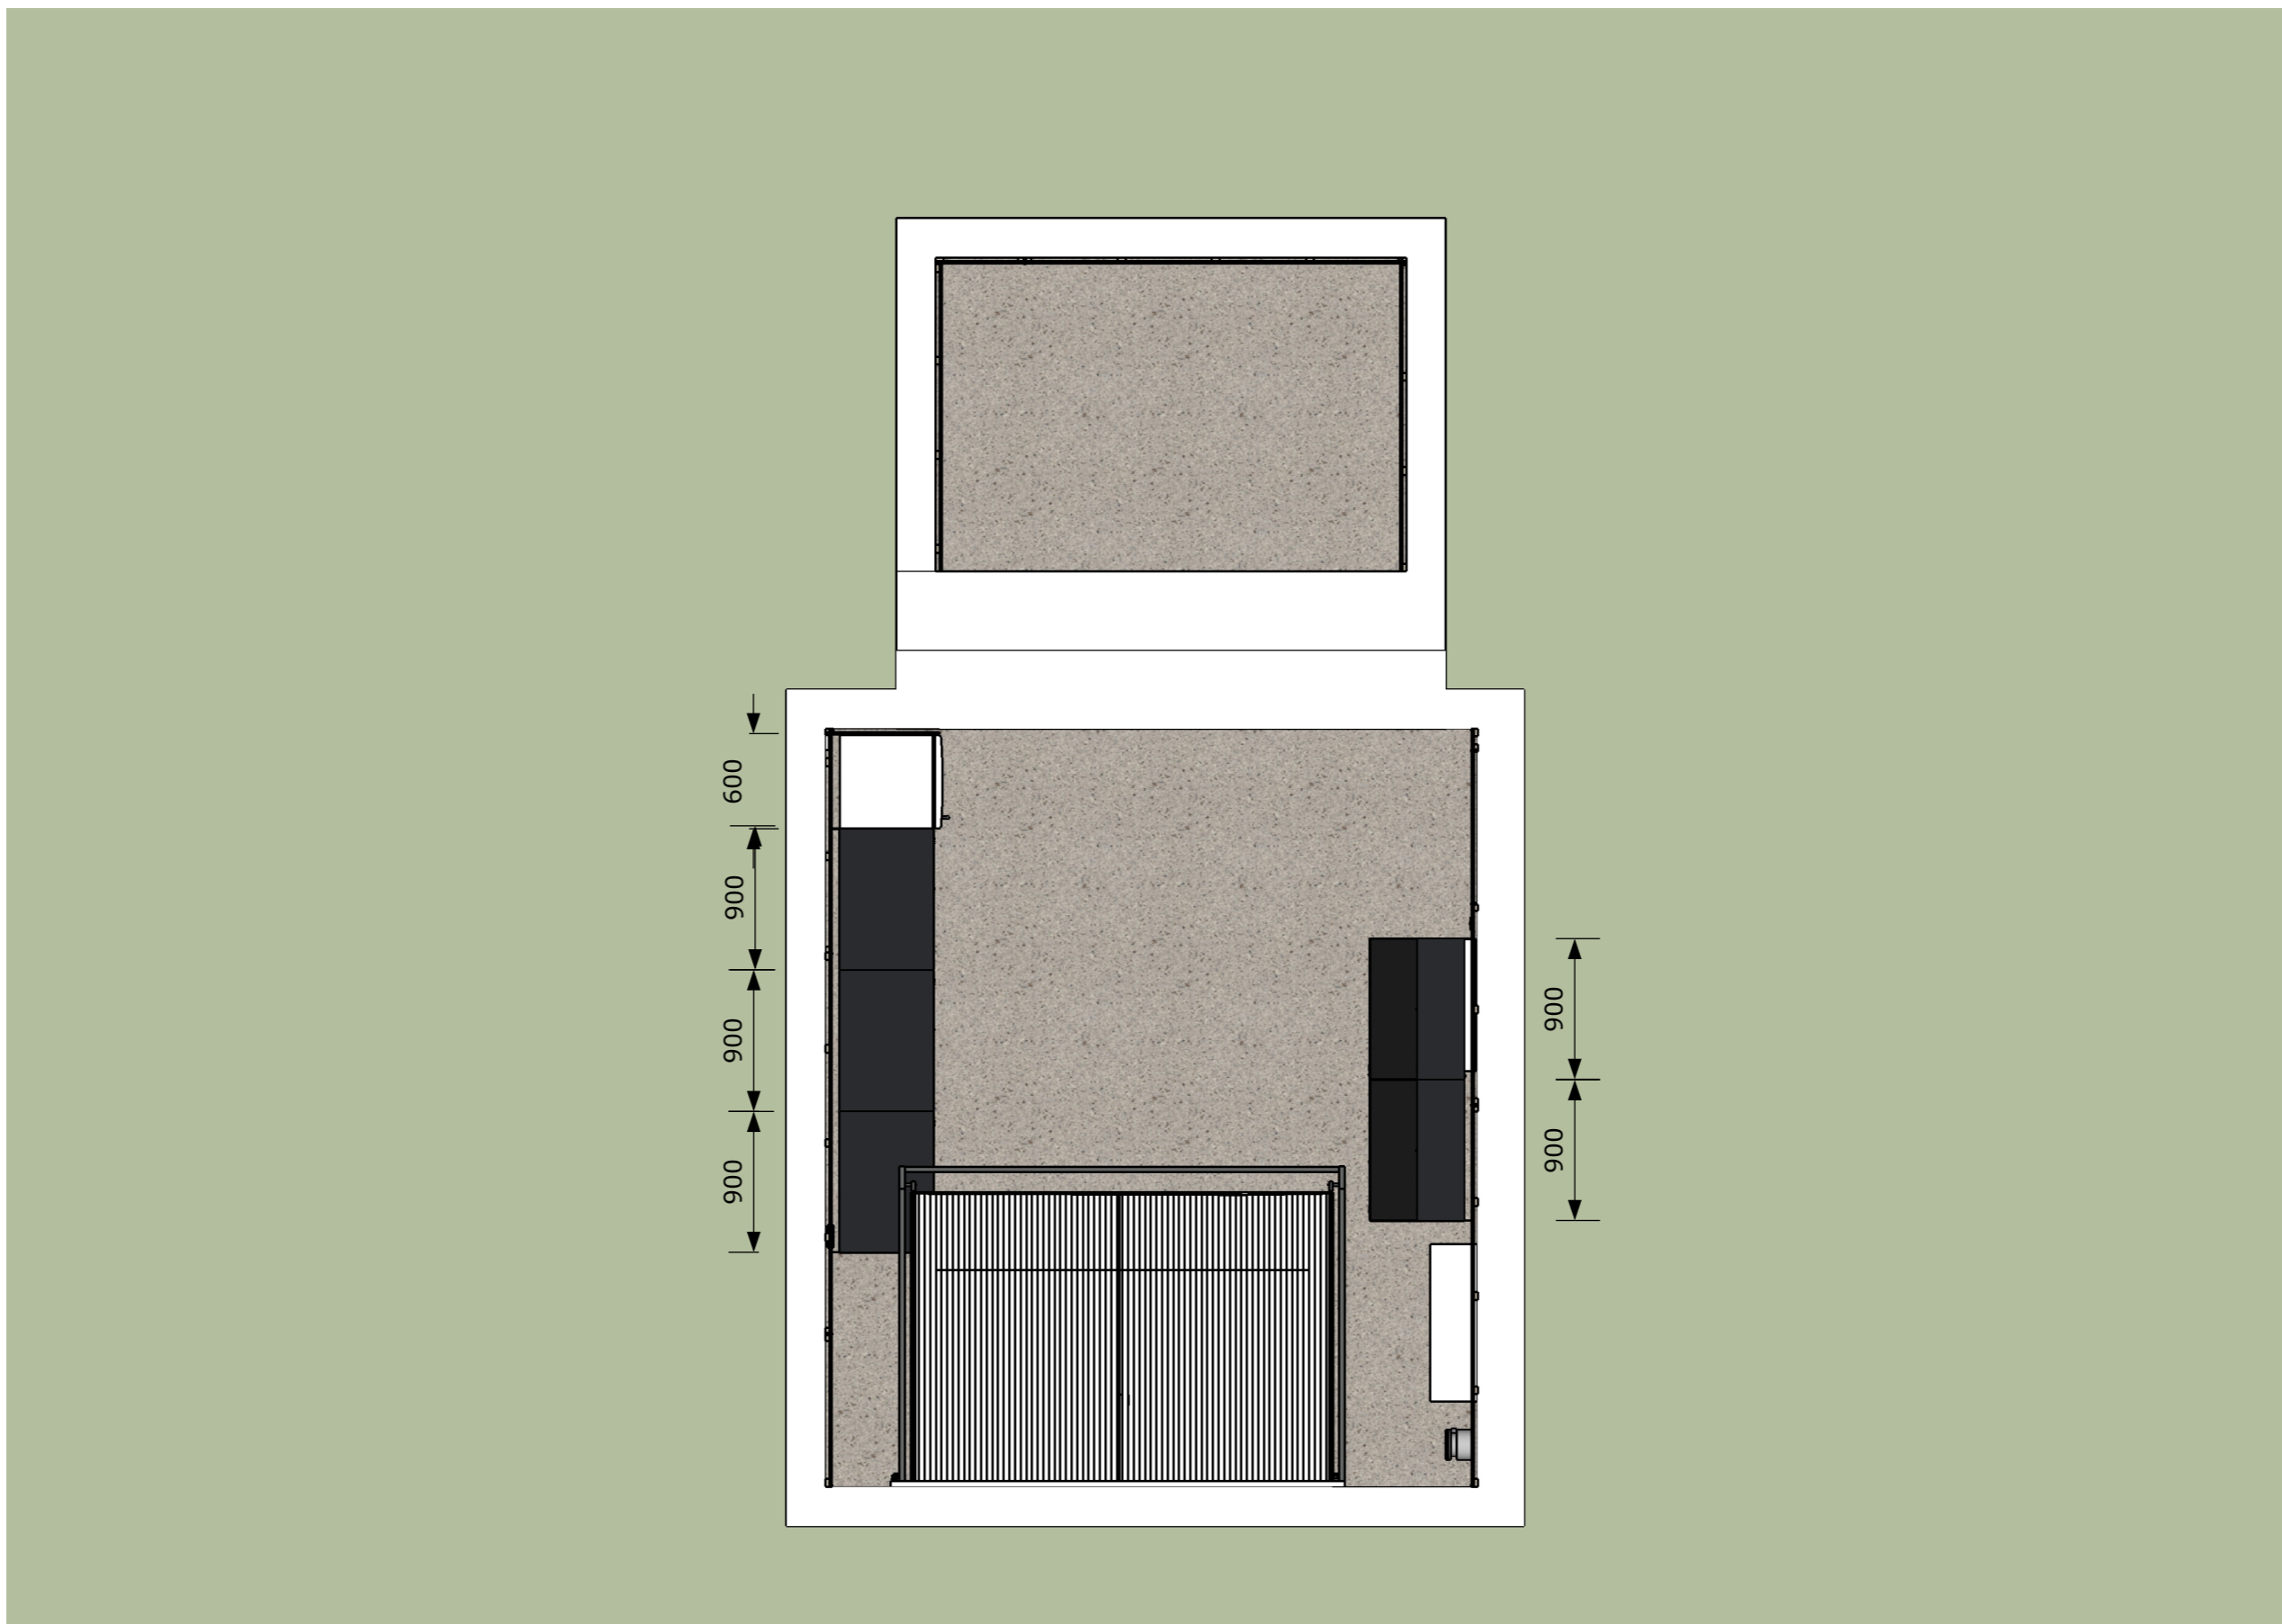

ALL ELECTRICAL/ PLUMBING WORK TO BE IN PLACE PRIOR TO DURA GARAGES INSTALL
DURA GARAGES IS NOT RESPONSIBLE FOR ELECTRICIAN/PLUMBING WORKS CARRIED OUT

Cabinet colour:	RAL 7021
StoreWall colour:	GREY
Wall type:	
Floor spec:	
Ceiling spec:	

Description:	LAYOUT PROPOSAL
Client:	CHATTERLEY

Date:	15.10.2021
Drawn by:	S.REDGATE
Drawing No:	
Rev:	1

This drawing is the property of Dura Ltd and may not be copied or shared with a third party, unless prior consent is given by Dura Ltd. Copyright © 2011 Dura Ltd.