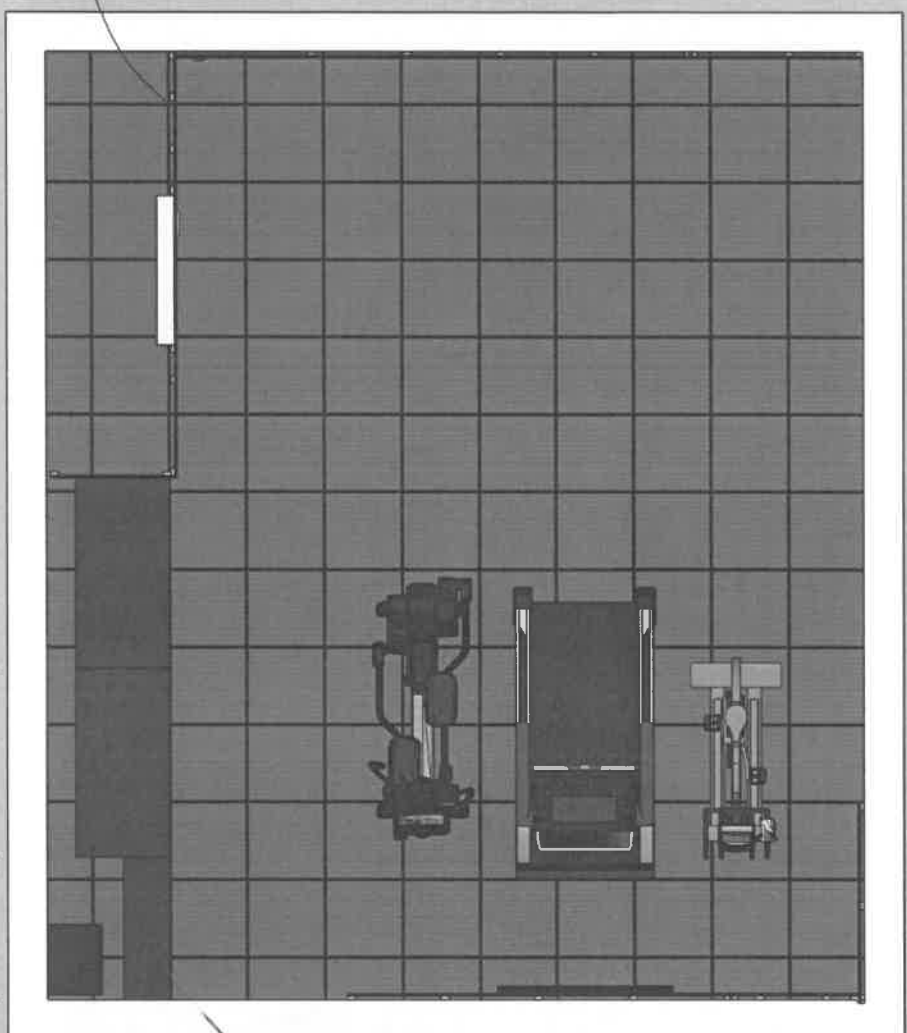

600 Stone

5180

780

That
height

ALL ELECTRICAL/ PLUMBING WORK TO BE IN PLACE PRIOR TO DURA GARAGES INSTALL
DURA GARAGES IS NOT RESPONSIBLE FOR ELECTRICIAN/PLUMBING WORKS CARRIED OUT

Cabinet colour:	RAL 7021
Store/Wall colour:	GREY
Wall type:	BREEZE
Floor spec:	PVC D/GREY
Ceiling spec:	N/A

Description:	LAYOUT PROPOSAL
Client:	CPI - READ

Date:	06.10.2021
Drawn by:	A.CLARKE
Drawing No:	
Rev:	1