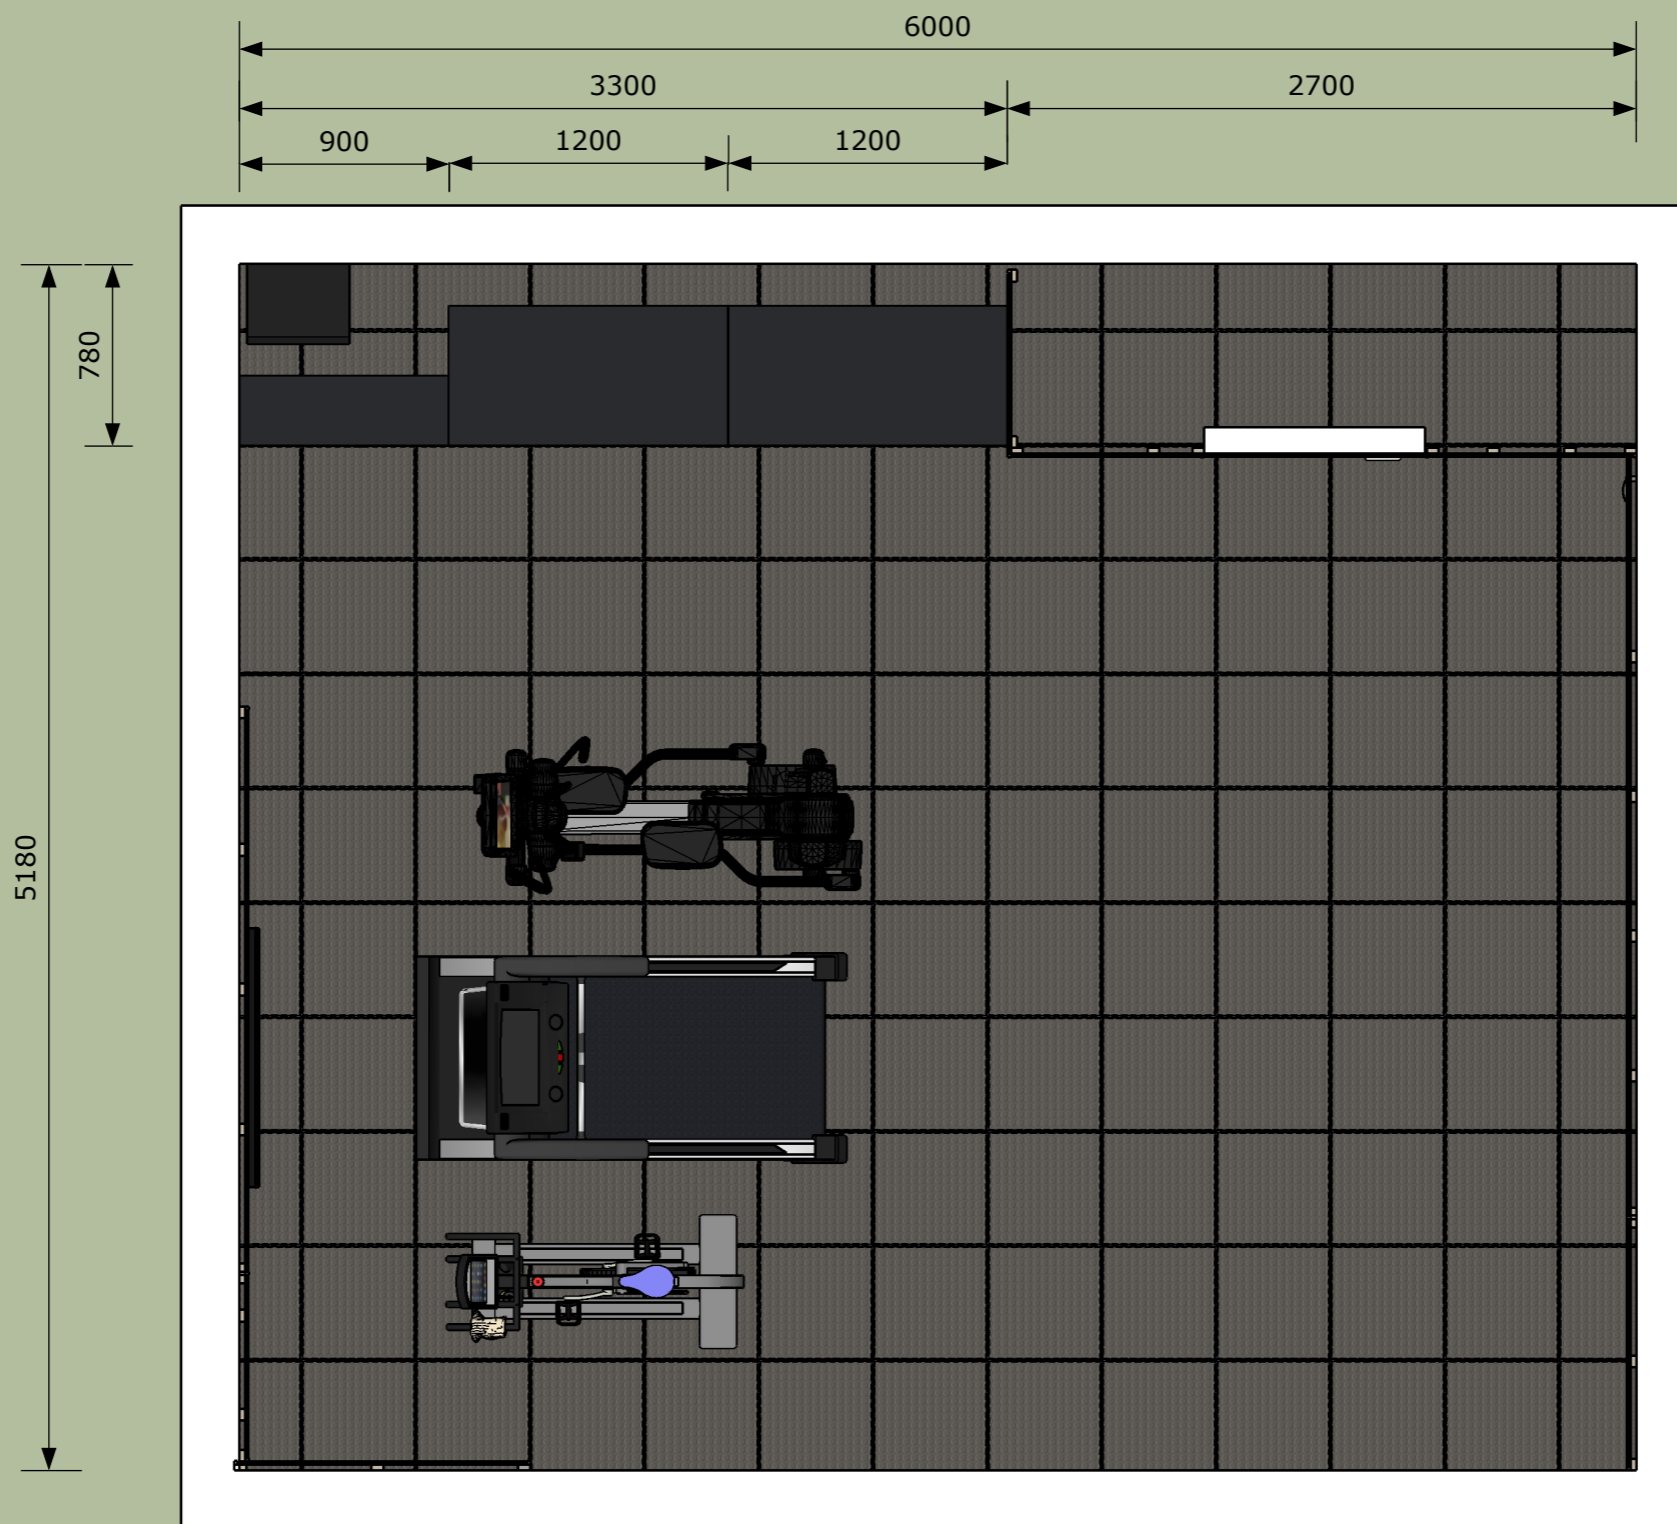

ALL ELECTRICAL/ PLUMBING WORK TO BE IN PLACE PRIOR TO DURA GARAGES INSTALL
DURA GARAGES IS NOT RESPONSIBLE FOR ELECTRICIAN/PLUMBING WORKS CARRIED OUT

Cabinet colour:	RAL 7021
StoreWall colour:	GREY
Wall type:	BREEZE
Floor spec:	PVC D/GREY
Ceiling spec:	N/A

Description:	LAYOUT PROPOSAL
Client:	CPI - READ

Date:	06.10.2021
Drawn by:	A.CLARKE
Drawing No:	
Rev:	1

This drawing is the property of Dura Ltd and may not be copied or shared with a third party, unless prior consent is given by Dura Ltd. Copyright © 2011 Dura Ltd.

www.duragarages.com +44 (0) 1280 700 563