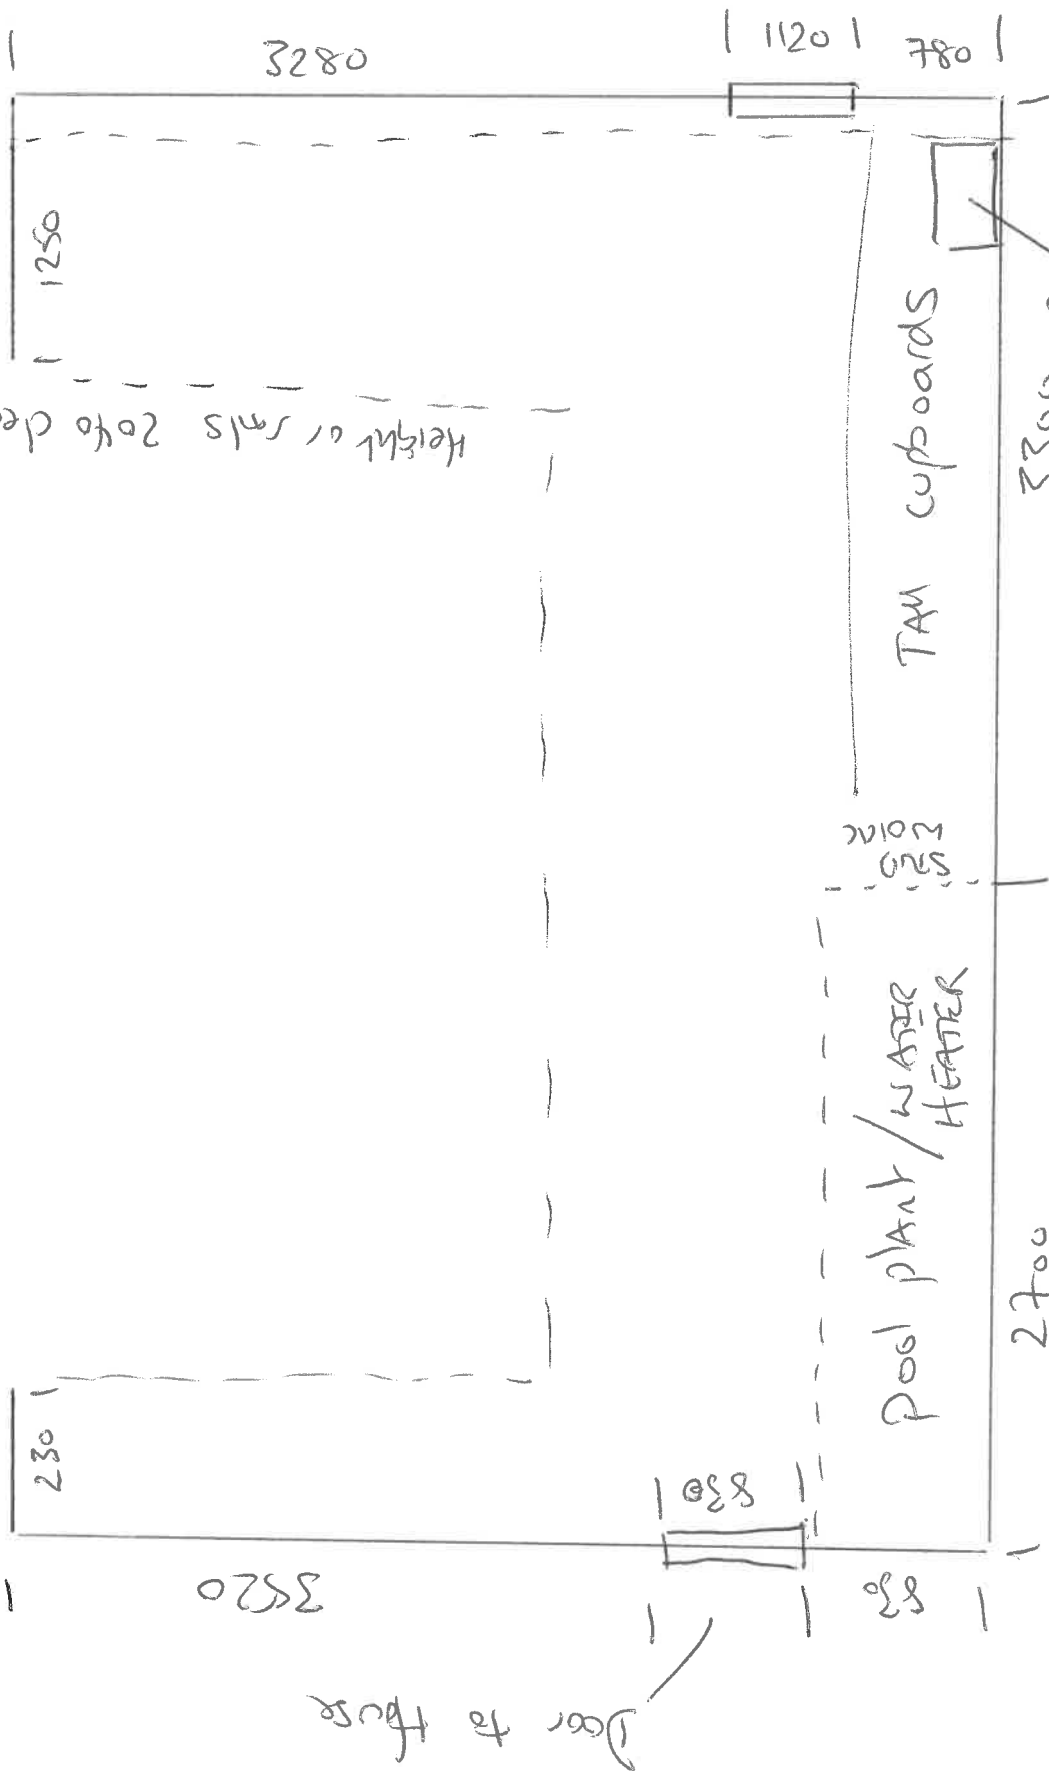

High level  
Beam  
2160 to  
underside

Height or rails 2040 clearance

SO 12404  
REAR

Doors + frame  
only if poss

5012404  
READY

Door to House

STORE WAY

Doors + Frame only if Boss

HL level  
Beam 2160 h  
cunderide

near ceiling  
ceiling  
x  
3300