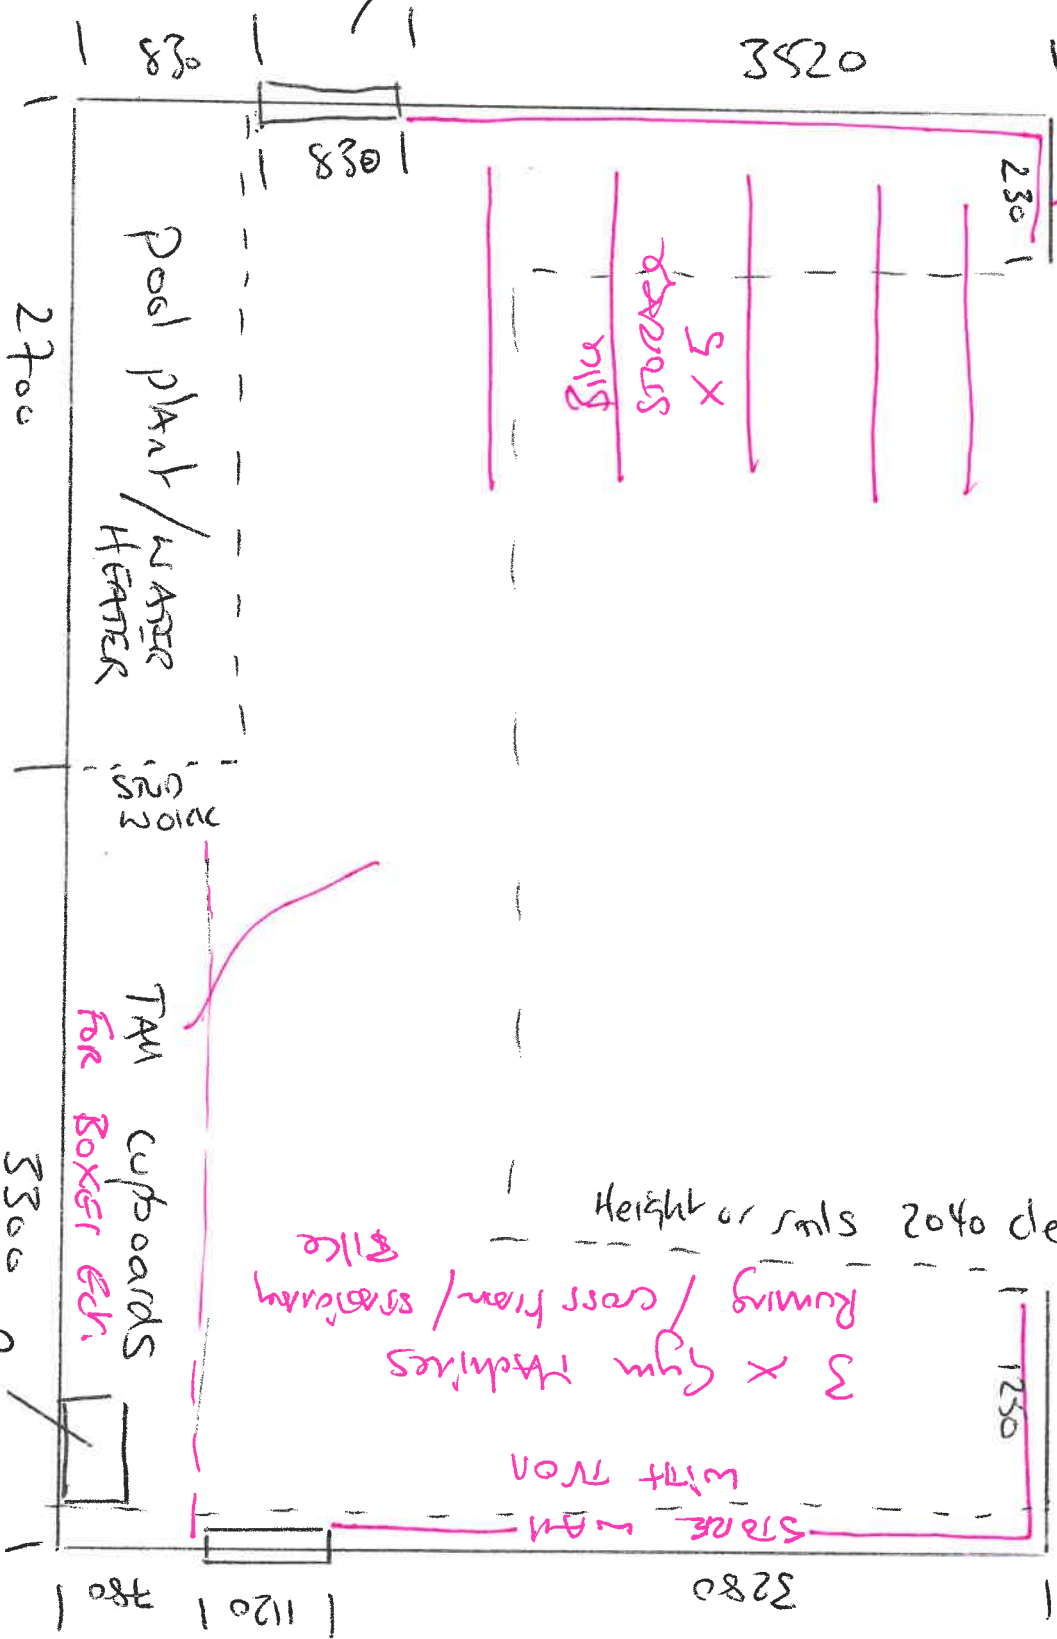

High level  
Beam  
2160 to  
underside

Height or rails 2040 clearance

SO 12404  
REAR

Doors + frame  
only if poss

5012404  
READY

Door to House

STORE WAY

Doors + Frame only if Boss

HL level  
Beam 2160 h  
cunderide

near ceiling  
ceiling  
x  
3300