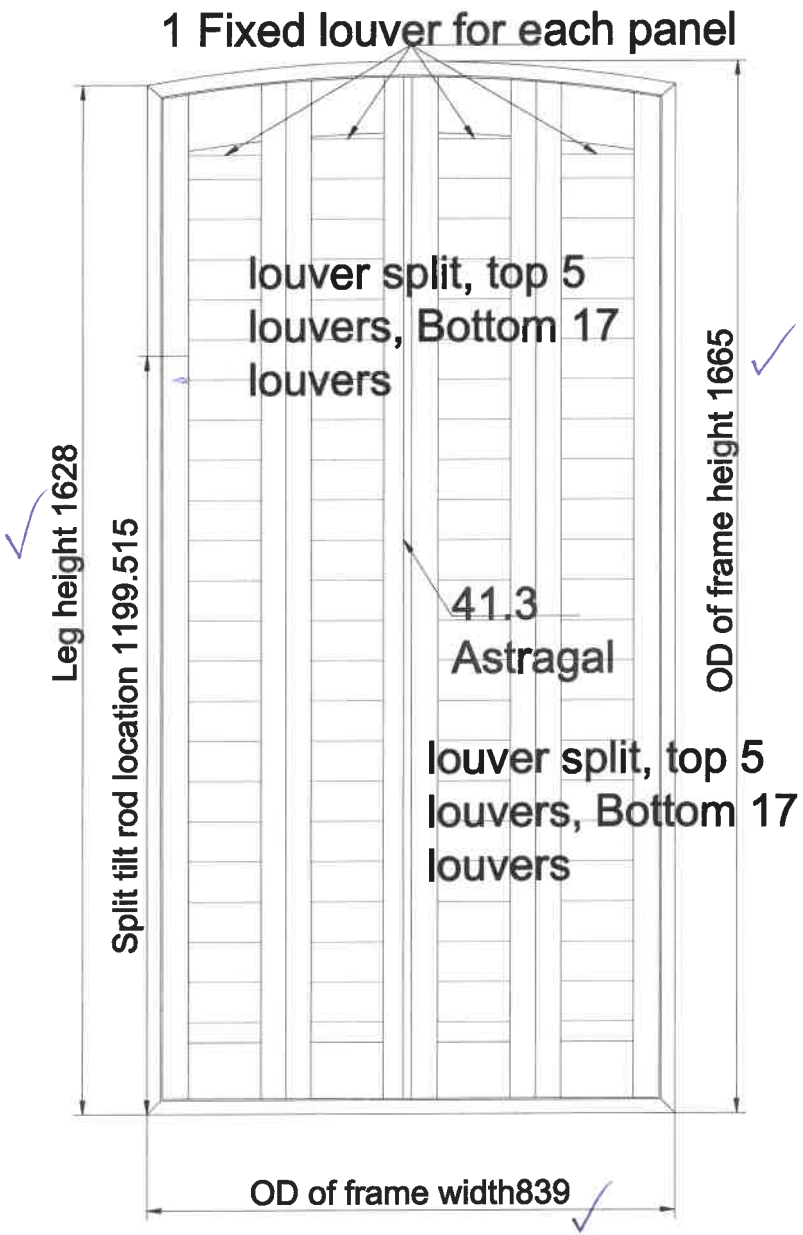

= APPROVED. 3/18/22.

Order#:	211012227121	Customer Name:	Lynne Jenner		
Dealer#:	SO13542	Dealer Name:	CP Interiors	Date:	2022/08/26
Please confirm the following drawing.					

template provided, the following drawing is based on template size

CHOAKS Item 1 Qty: 1(LLRR) Louver: 76mm Color: 001-Pure
White Beaded L Frame 60mm 4 sides Easy Tilt Split tilt
position1: 1180