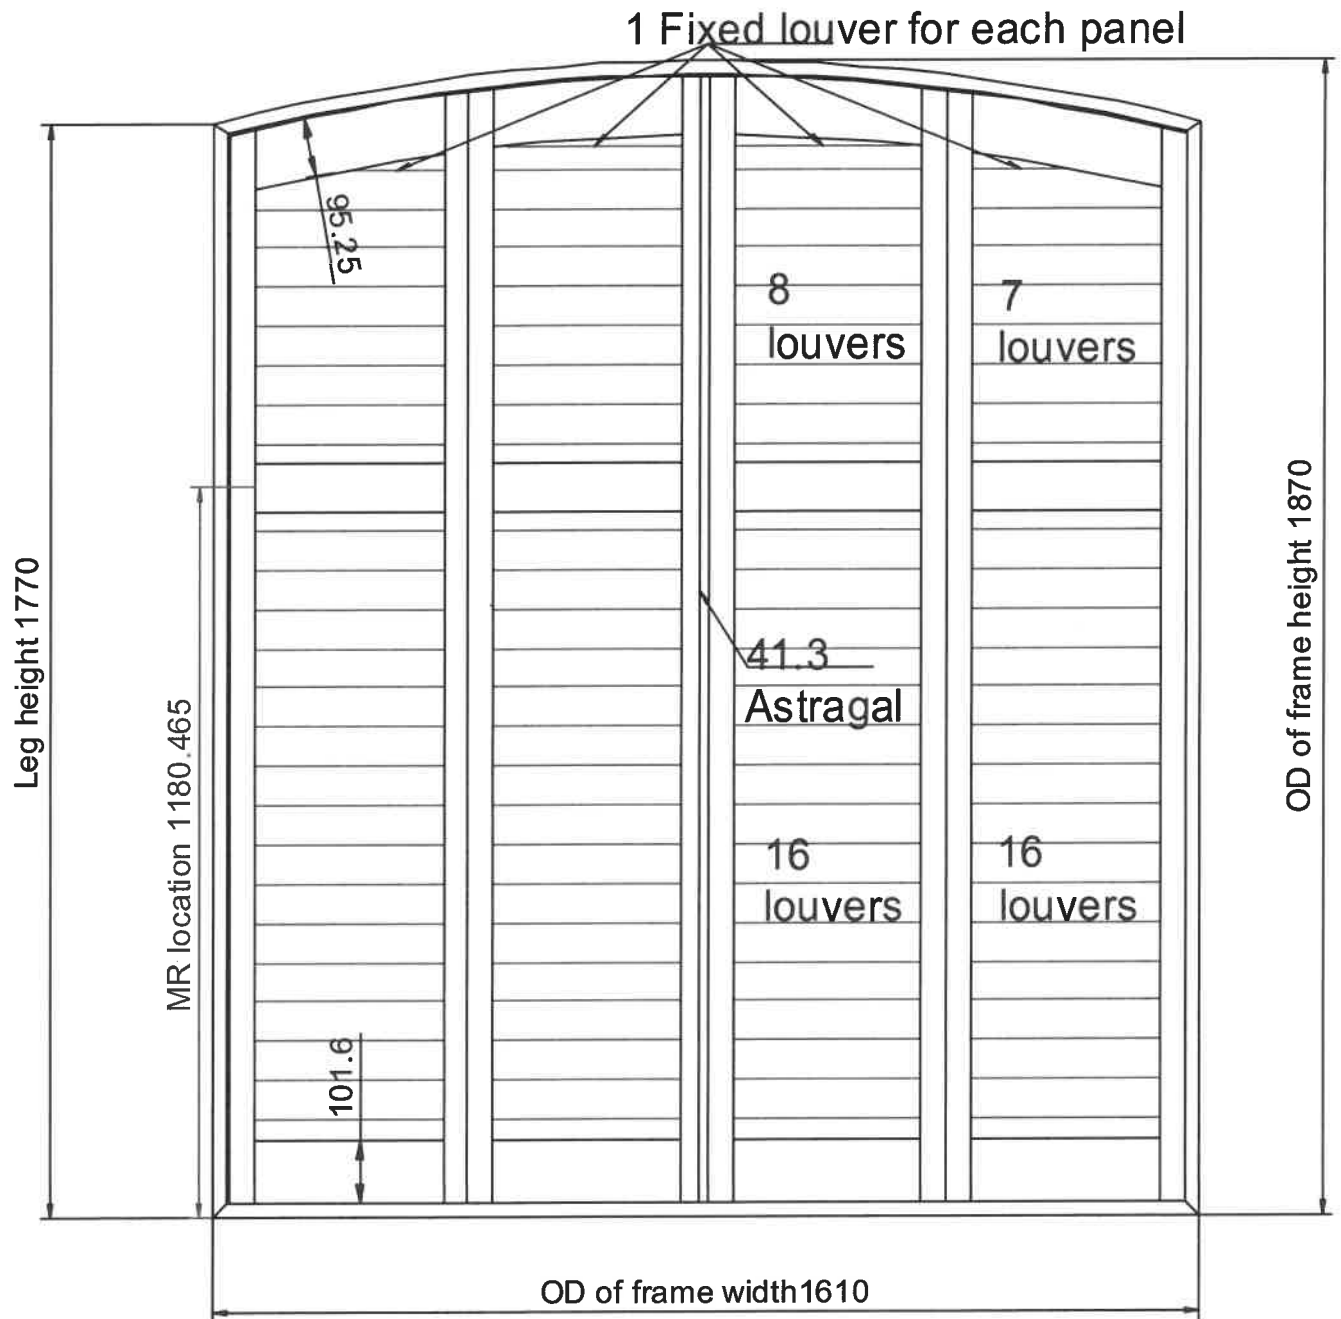

Order#: 211012224955	Customer Name: . Jenner	
Dealer#: SO13271	Dealer Name: CP Interiors	Date: 2022/07/25
Please confirm the following drawing.		

No template provided, the following drawing is based on order size

Item 1 Qty: 1(LLRR) Louver: 76mm Color: 001-Pure White Beaded L Frame 76mm 4 sides Easy Tilt