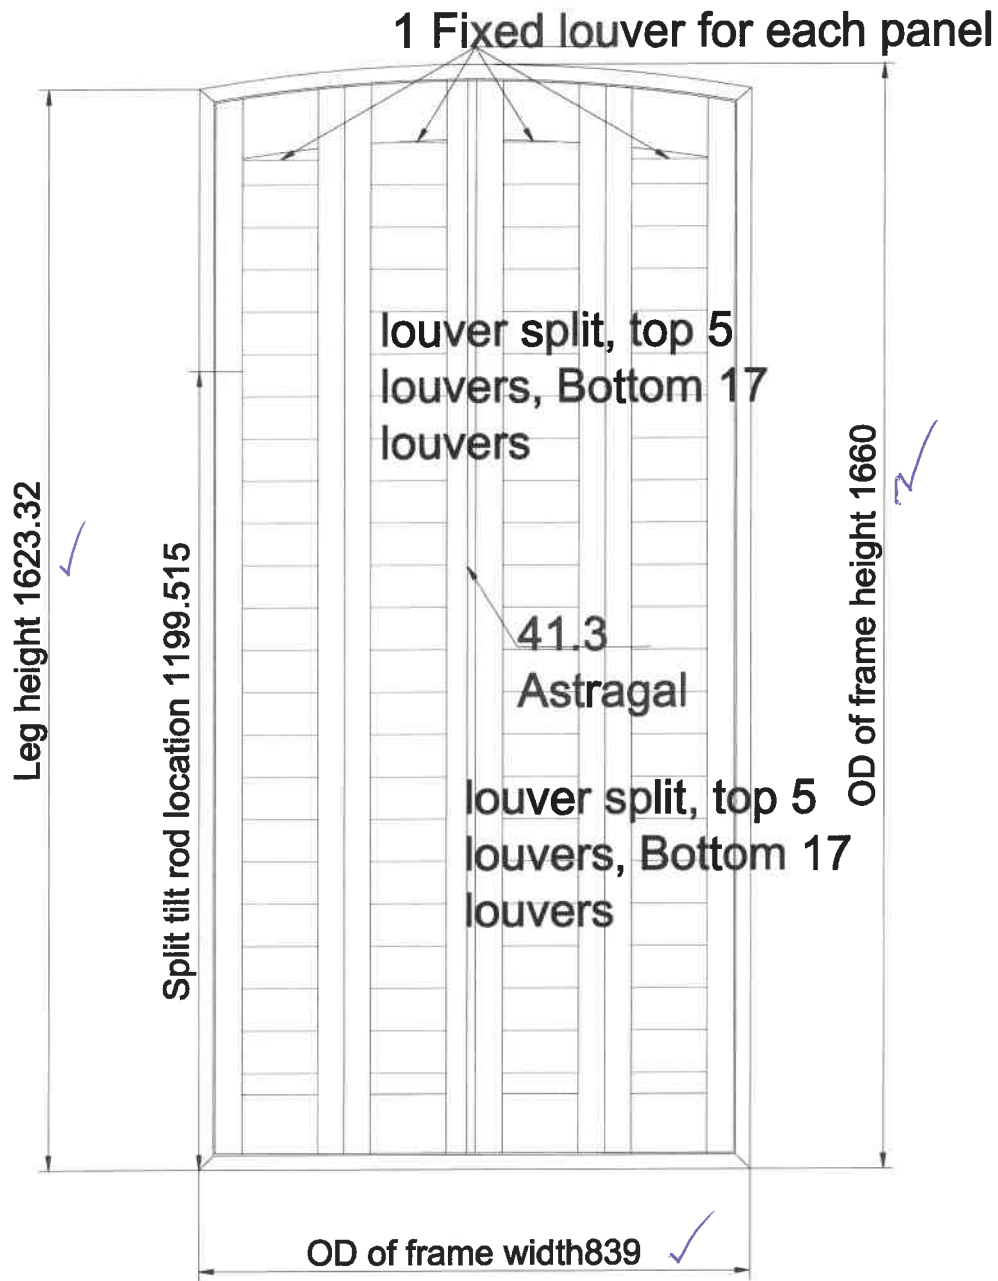

Order#:	211012227121	Customer Name:	Lynne Jenner	
Dealer#:	SO13542	Dealer Name:	CP Interiors	Date: 2022/08/26
Please confirm the following drawing.				

Item 2 Qty: 1(LLRR) Louver: 76mm Color: 001-Pure White Beaded L Frame 60mm 4 sides Easy Tilt Split tilt position1: 1180