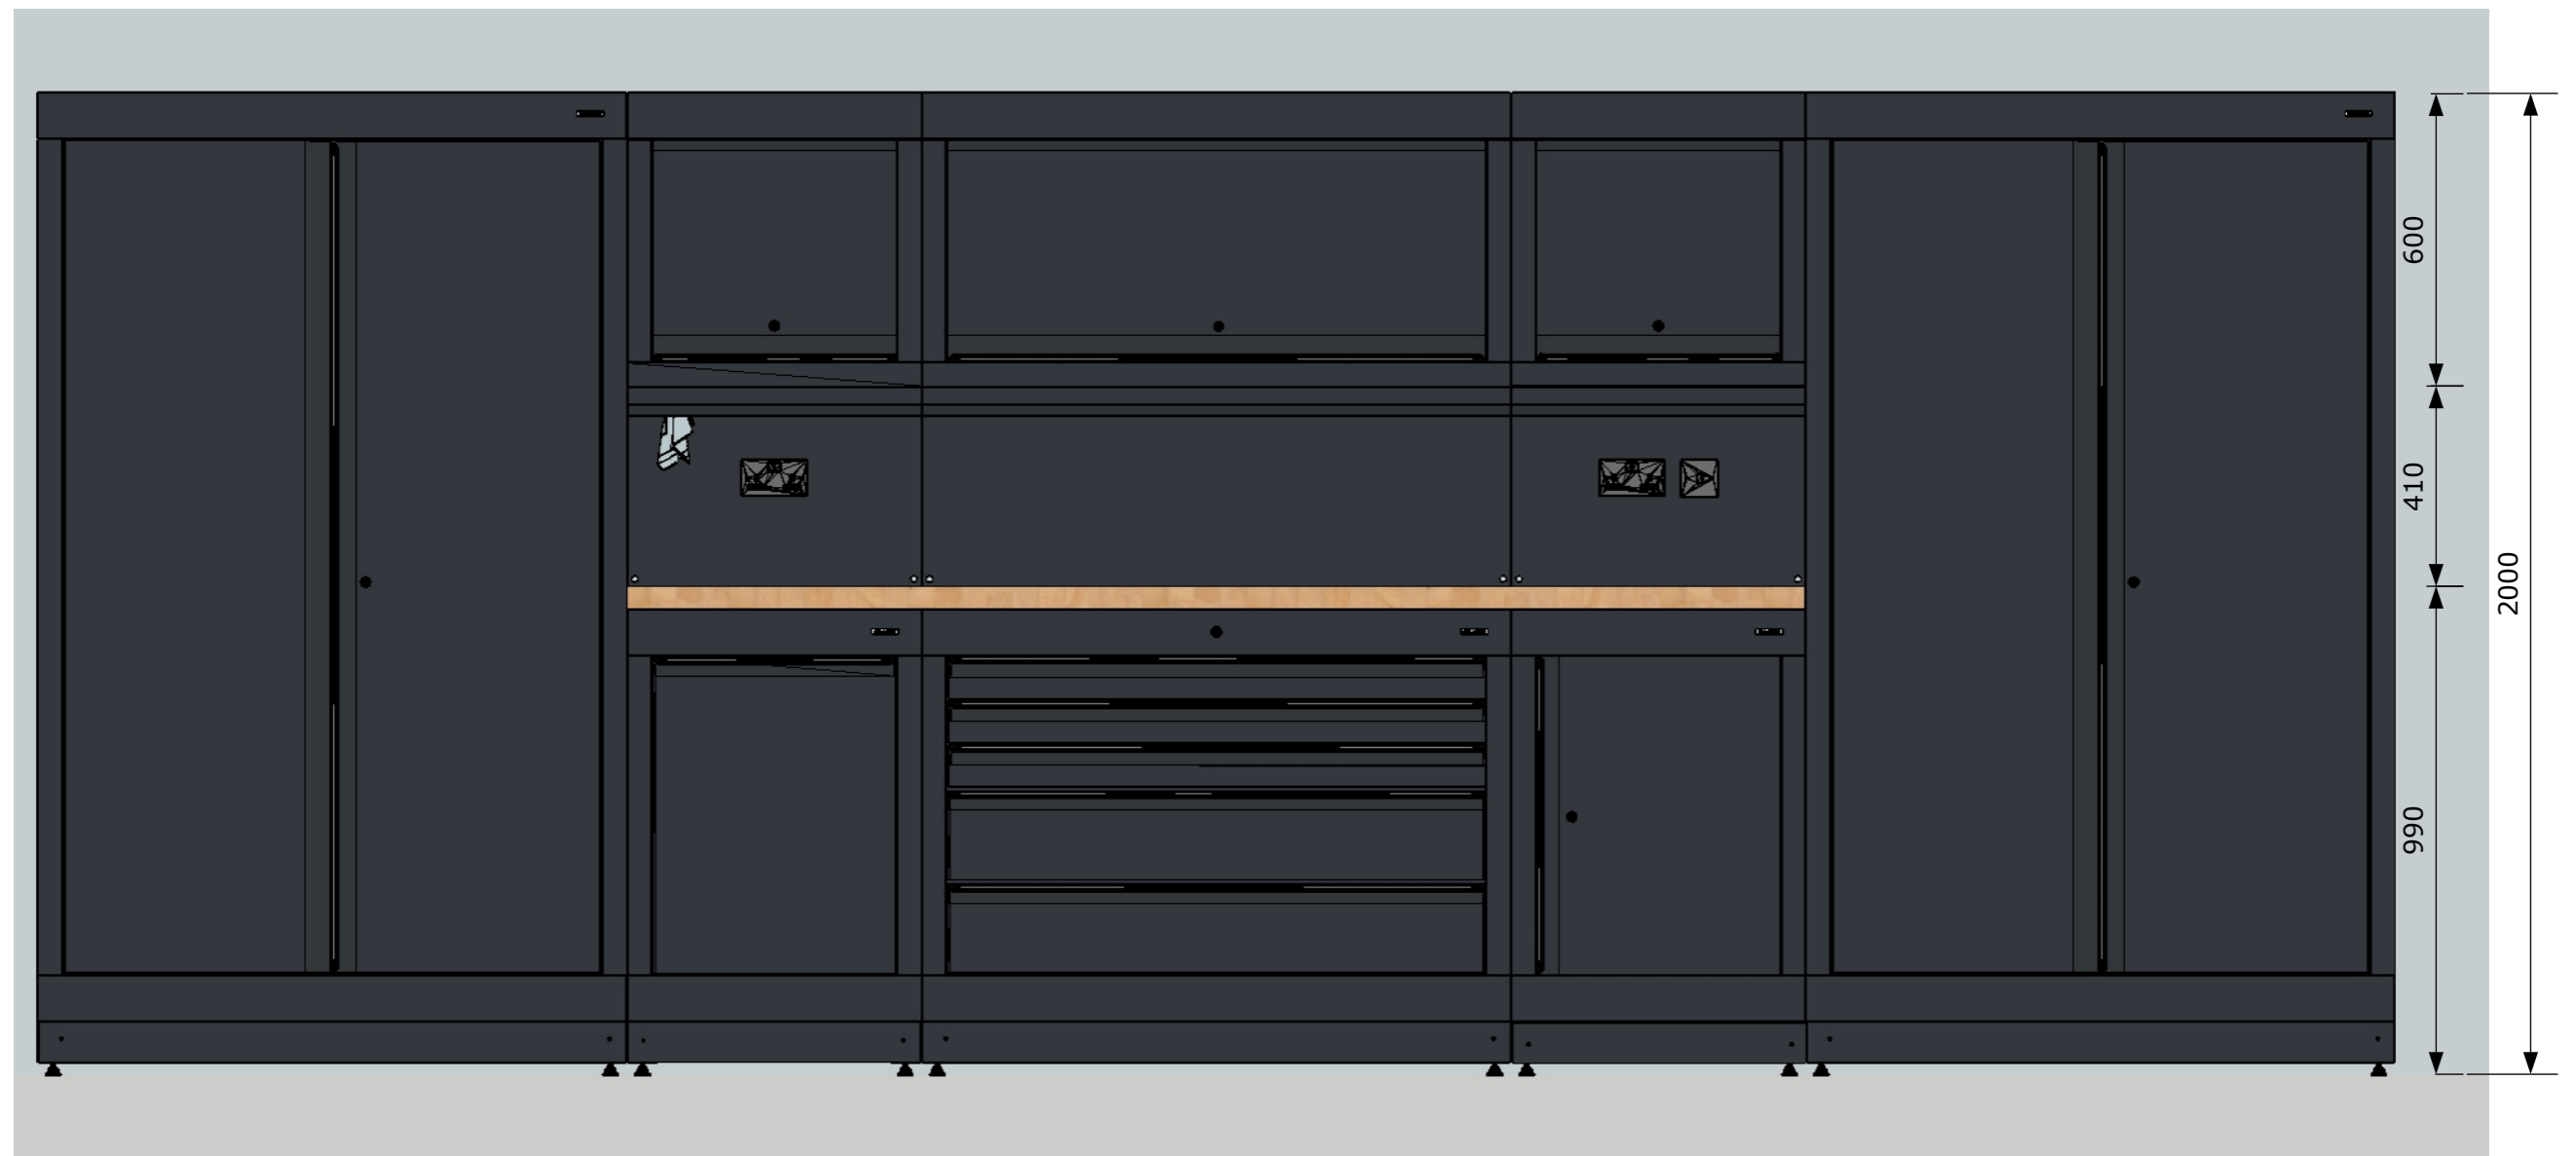

ALL ELECTRICAL/ PLUMBING WORK TO BE IN PLACE PRIOR TO DURA GARAGES INSTALL
DURA GARAGES IS NOT RESPONSIBLE FOR ELECTRICIAN/PLUMBING WORKS CARRIED OUT

Cabinet colour:	RAL 7016
StoreWall colour:	N/A
Wall type:	N/A
Floor spec:	N/A
Ceiling spec:	N/A

Description:	LAYOUT PROPOSAL
Client:	PARKFIELD HOUSE

Date:	09.09.2021
Drawn by:	A.CLARKE
Drawing No:	
Rev:	1

This drawing is the property of Dura Ltd and may not be copied or shared with a third party, unless prior consent is given by Dura Ltd. Copyright © 2011 Dura Ltd.

DURA®
Fitted Garages

www.duragarages.com +44 (0) 1280 700 563