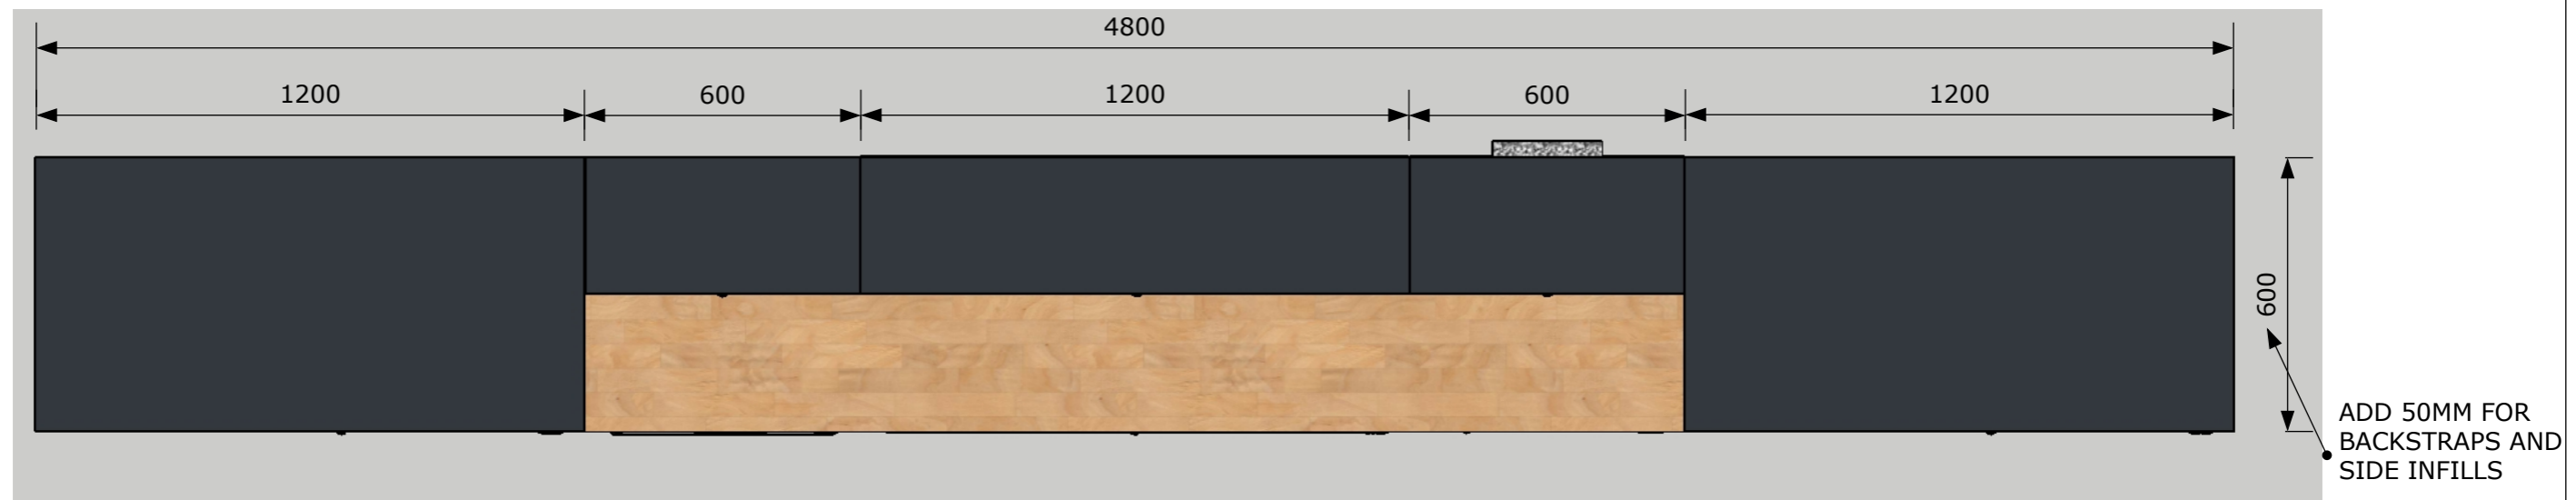

ALL ELECTRICAL/ PLUMBING WORK TO BE IN PLACE PRIOR TO DURA GARAGES INSTALL
DURA GARAGES IS NOT RESPONSIBLE FOR ELECTRICIAN/PLUMBING WORKS CARRIED OUT

Cabinet colour:	RAL 7016
StoreWall colour:	N/A
Wall type:	N/A
Floor spec:	N/A
Ceiling spec:	N/A

Description:	LAYOUT PROPOSAL
Client:	PARKFIELD HOUSE

Date:	09.09.2021
Drawn by:	A.CLARKE
Drawing No:	
Rev:	1

This drawing is the property of Dura Ltd and may not be copied or shared with a third party, unless prior consent is given by Dura Ltd. Copyright © 2011 Dura Ltd.

DURA®
Fitted Garages

www.duragarages.com +44 (0) 1280 700 563