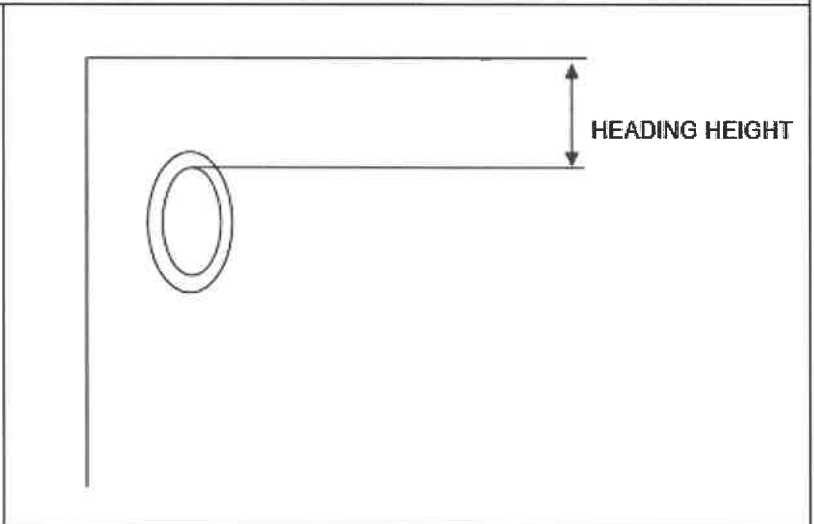

EYELET CURTAIN ORDER FORM WEBSITE

COMPANY CP Interiors		CUSTOMER: BASS	ORDER REF: S012073		CONTACT NAME: Rachel Allo	
FABRIC DETAILS: Edmund Bell Strata Cocoa Wide Width			FABRIC WIDTH: 290cm	FABRIC REPEAT: no	QUANTITY : 8	RAILROAD : yes
DATE : 20/08	PC PREMIUM LINING:	PC STANDARD LINING:	PC BLACKOUT LINING:	PC INTERLINING:	PC SATIN FLEECE LINING:	
TRIM/BRAID/B ORDER :	BORDER SIZE:	TOP:	BOTTOM:	LEADING EDGE:	RTN EDGE:	

ALL MEASUREMENTS MUST BE IN METRIC		PAIR 1	PAIR 2	PAIR 3
PAIR		Living Room	Living Room	
SINGLE				
WIDTHS PER CURTAIN				
OVERALL DROP		2500	2500	
HEADING HEIGHT		standard	standard	
TRACK SIZE		1600	2200	
INTERLINED - HANDSEWN				
LINED - HANDSEWN				
LINED - MACHINE				
BLACKOUT - HAND				
BLACKOUT - MACHINE				

ADDITIONAL INFORMATION:
Fabric is being sent from Edmund Bell Strata Cocoa Wide width.
19.5m for all 5 curtains, placed over 2 orders.

EYELET SIZE	BLACK	BRASS	CHROME	COPPER	SATIN SILVER	ANTIQU BRASS	OLD NICKEL
25MM							
40MM					yes		
50MM							
60MM							

THIS ORDER INCLUDES ON A SEPARATE SHEET (PLEASE TICK APPROPRIATE BOX)	CURTAINS

RECEIVED
17 DEC 2021
SCANNED ☐

RECEIVED
17 DEC 2021
SCANNED ☐