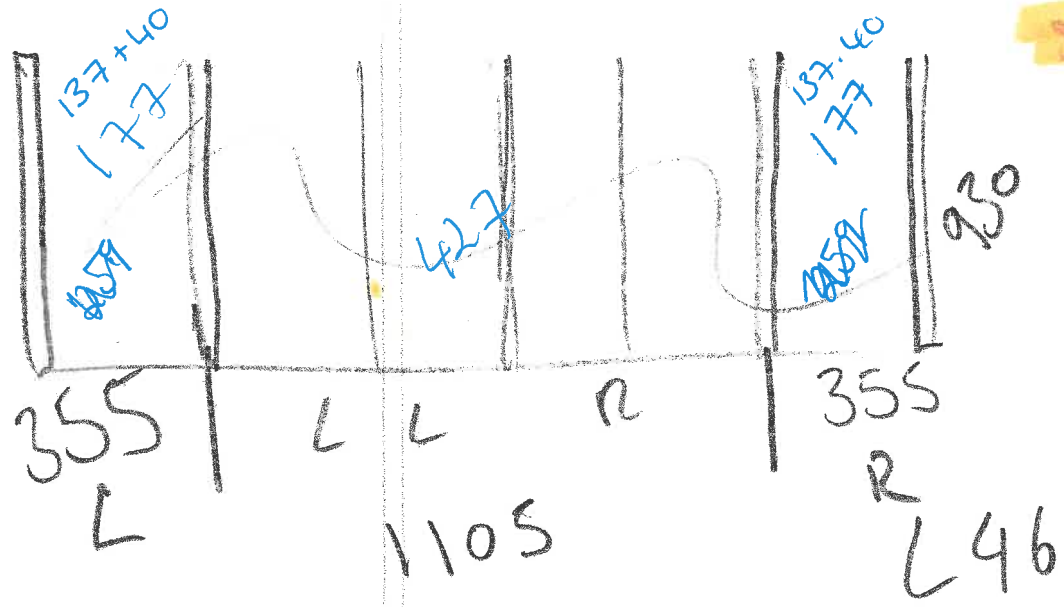

Appointment For Ben From 10-08-212021 To 10-08-2021

Tuesday 10-08-2021

08:30 AM	Done		Mr & Mrs. Cameron Mc Latchie, La Plage, Parc De L'Oeilliere, St. Brelade, JERSEY, JE3 8HF, 618546, cameronmclatchie@aol.com
SO11693	Fitter	1	1 x Awning 4500 by 3000 <i>Nicole Murray old house for ref for curtain</i>
12:00 PM	Done		Estrela Travel, Mr. Bruno Santos -Costa, 3 Burlington Parade, St Saviours Road, St Helier, JE2 4LA, 724444, bruno@estrelatravel.co.uk
SO11982	Fitter	2	Remove and bring to workshop for recover
13:15 PM	Fitted		Mrs. Melanie Platt, HighlandHouse la Rue Du Vard, St. Lawrence, Jersey, JE31FG, 07797 713581, melanieplatt1@gmail.com
SO11867	Fitter	11	3 roman blinds hardware only inside recess fit. + measure couple of windows for shutters. <i>will need to program when they have fabric</i>
15:00 PM			Mrs. Alex Rioda, Le Potager, Rue Du Coin, St Ouens, JE3 2LJ, 07700721429, alexrioda@me.com
SO12100	Meeting	0	assist electrician Risley - which velux is hard wired or solar and sort remote controls as doesnt know what works what

Shutter quote

LR 975 x 770 cafe style

L46 (could it have 3 panels) 266.

Dressing Room

son Bathroom

Ed loader being repowdercoated