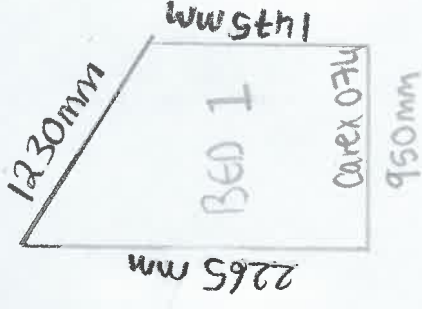

CP INTERIORS

4 x 500 x 500mm CUSHIONS
JAB VELLUTO 13120050 (Blue).

2 x 500mm x 300mm CUSHIONS
JAB SPLENDID 14173080 (Pattern)
with velluto 13120050 (blue) piping.

2 x 500mm x 500mm CUSHIONS
AS ABOVE.
AS ABOVE.

2 x 500mm x 500mm CUSHIONS
JAB VELLUTO 13120132 (beige)
with velluto 13120050 (blue) piping

2 x 500mm x 500mm CUSHION - BAKER LIFESTYLE
CORDS INDIGO +
VELVET BLUE PIPING
13120050.

T: (01534) 768141 | E: info@cpinteriors.je | www.cpinteriors.je
Rue des Pres Trading Estate, St Saviour, Jersey, JE2 7QN

LIGHT BODY
SO12275

CP INTERIORS

SINGLE PLEAT
VOILÉS, CORD OP

ALL single pleat,
CORD OPERATION

T: (01534) 768141 | E: info@cpinteriors.je | www.cpinteriors.je
Rue des Pres Trading Estate, St Saviour, Jersey, JE2 7QN