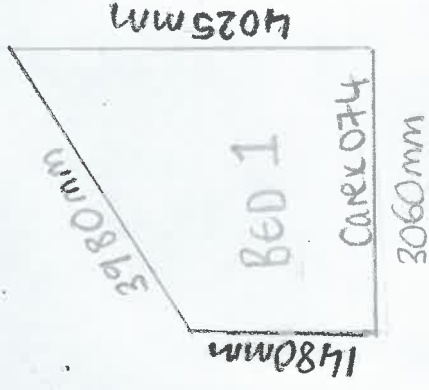

CP INTERIORS

4 x 500 x 500mm CUSHIONS
JAB VELLUTO 13120050 (Blue).

2 x 500mm x 300mm CUSHIONS
JAB SPLENDID 14173080 (Pattern)
with velluto 13120050 (blue) piping.

2 x 500mm x 500mm CUSHIONS
AS ABOVE.
AS ABOVE.

2 x 500mm x 500mm CUSHIONS
JAB VELLUTO 13120132 (beige)
with velluto 13120050 (blue) piping

2 x 500mm x 500mm CUSHION - BAKER LIFESTYLE
CORDS INDIGO +
VELVET BLUE PIPING
13120050.

T: (01534) 768141 | E: info@cpinteriors.je | www.cpinteriors.je
Rue des Pres Trading Estate, St Saviour, Jersey, JE2 7QN

LIGHT BODY
SO12275

CP INTERIORS

SINGLE PLEAT
VOILÉS, CORD OP

ALL single pleat,
CORD OPERATION

T: (01534) 768141 | E: info@cpinteriors.je | www.cpinteriors.je
Rue des Pres Trading Estate, St Saviour, Jersey, JE2 7QN