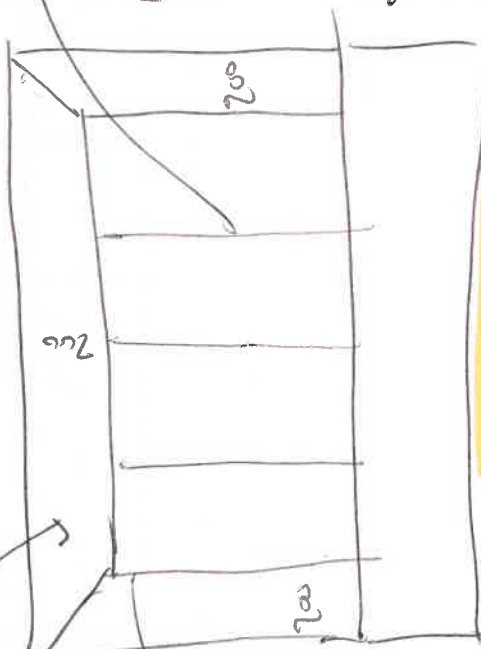

Bed ~~Box~~

Pellets

Valance.
With Box
Pleats at Corners

Roll panels

~~Front~~ panels

Spring

200
Behind
Matten

Headboard
well slumped.
with hidden battens.

Horse Hitcher
frame line

Pellets.

1700 w x 300

deep

Staff Name Adrian

Work Diary

Customer Ref

Date 15-06-2021

Time 15:00

Order No SO11921

Measurer or Fitter Measurer

Contact Address

Mrs. Lisa Boleat, Fauvic House, La Rue De Fauvic, Groville, JE3 9BQ, 855010, 07797766000, lisa.boleat@icloud.com

Notes : 1 x Curtains 0 by 0
 Please take linara book neutral

Location	Supplier	Blind Type /Description	Colour	Qty	Width	Drop	Fitting Height	Blind/Recess	Controls	Brackets	Surface	Unit Price
Bed		Single pleat	TS4	1	1800	280						
		Pair		1	28	280						
		RT6 PUS	TS4	1	1800	280						
		RT6 PUS	TS4	1	1800	280						
		on Existing										
		Trades										
				3	Pair	Simple	80cm	ETS RACE				
							80cm	ETS RACE				
				800			priced					
ensuite		roman		1	1180	2120						
Bed		lincoln seat		3	1300	280						
		ushiani					(see photo)					