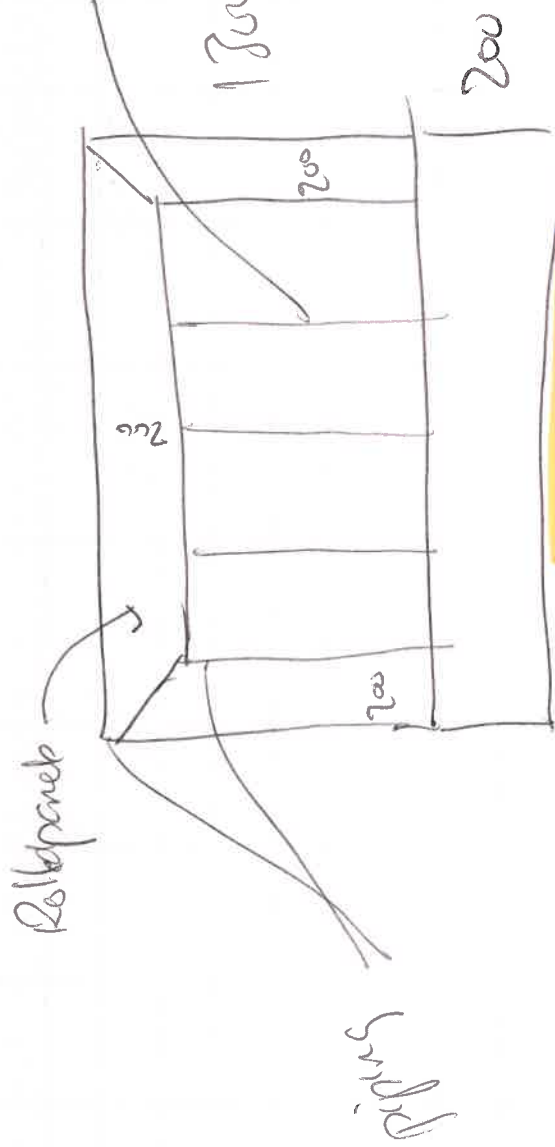

Bed Box
pelmet

Boisse Fitchou

French Secured
panels

1700 w x 300
deep

Headboard