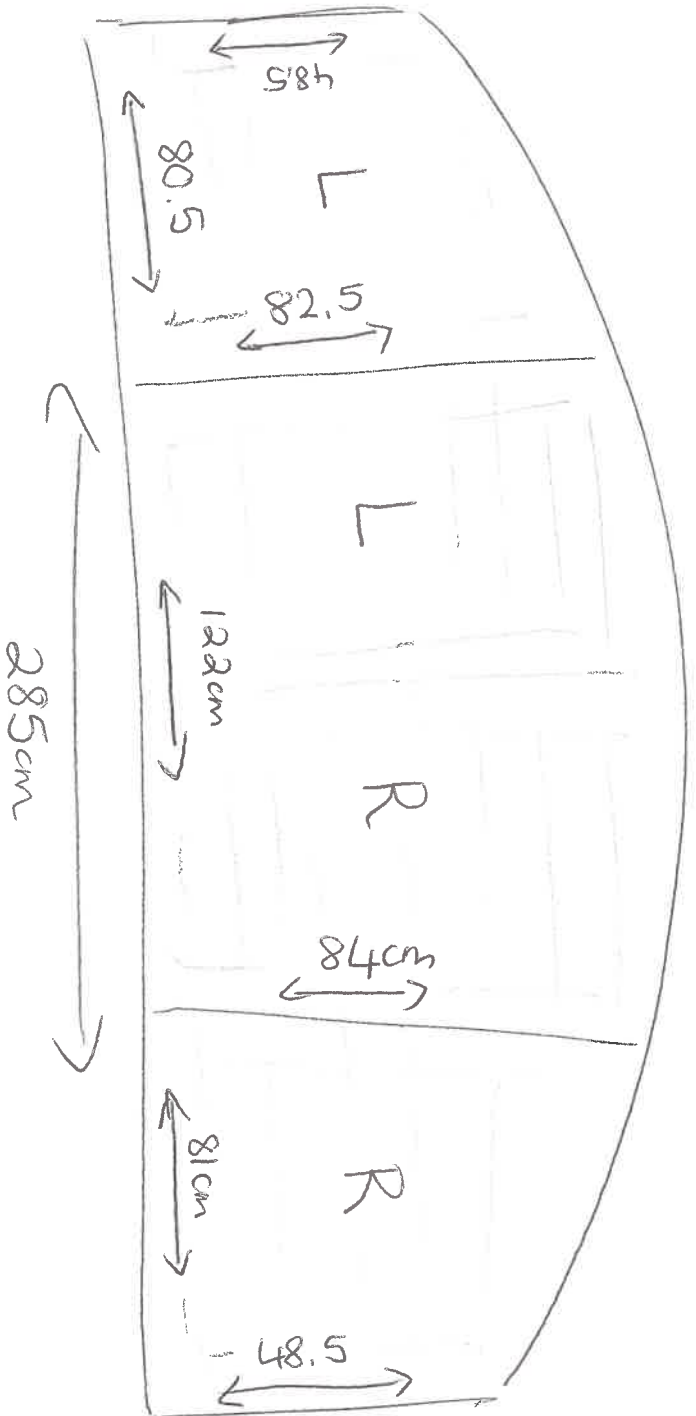

Peter Bailey SOLA150  
CP INTERIORS

ORDER NO. SCA1992672

\* please note, this drawing may not be entirely accurate,  
please use template provided