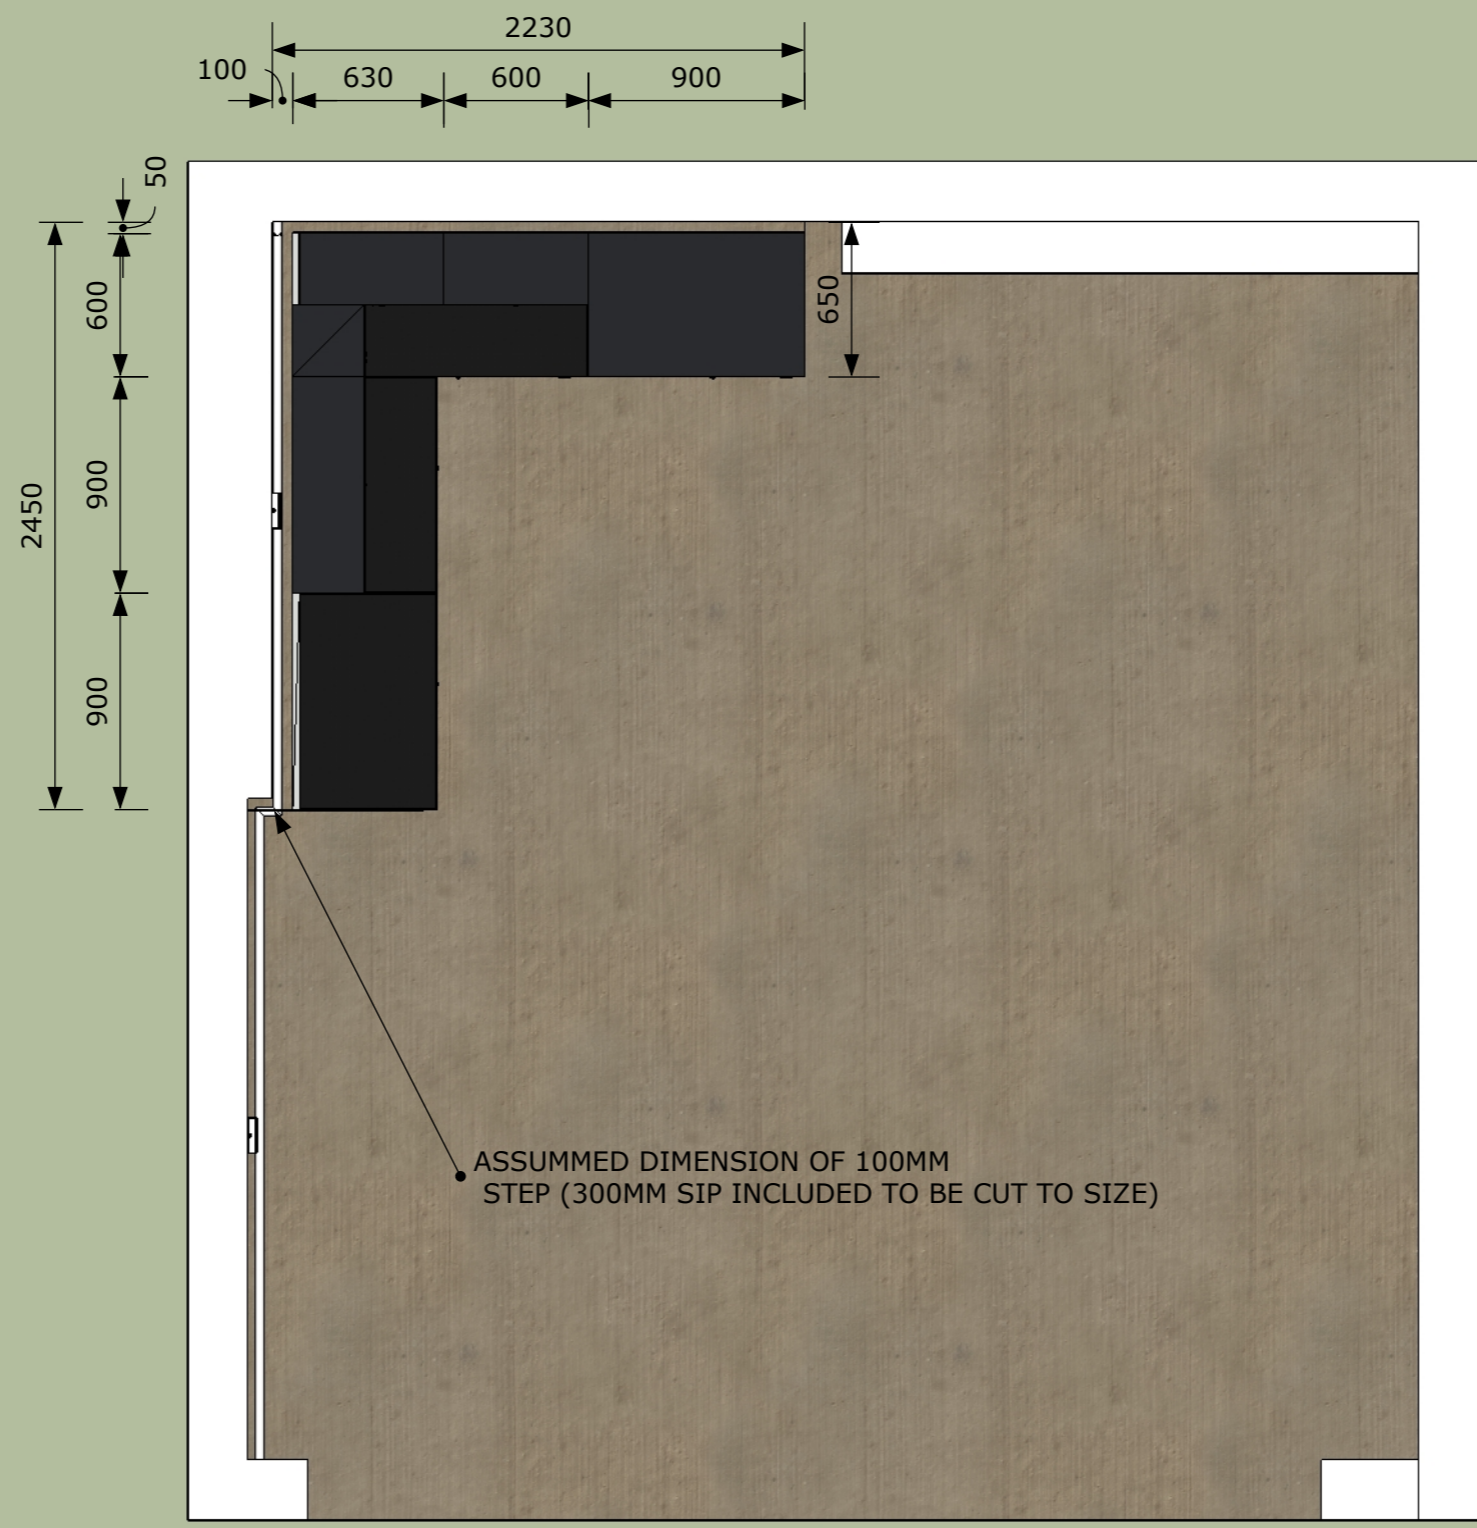

ALL ELECTRICAL/ PLUMBING WORK TO BE IN PLACE PRIOR TO DURA GARAGES INSTALL
DURA GARAGES IS NOT RESPONSIBLE FOR ELECTRICIAN/PLUMBING WORKS CARRIED OUT

Cabinet colour:	RAL 7021 + 7035
StoreWall colour:	N/A
Wall type:	N/A
Floor spec:	N/A
Ceiling spec:	N/A

Description:	LAYOUT PROPOSAL
Client:	CPI- AHIER

Date:	26.07.2021
Drawn by:	A.CLARKE
Drawing No:	
Rev:	1

This drawing is the property of Dura Ltd and may not be copied or shared with a third party, unless prior consent is given by Dura Ltd. Copyright © 2011 Dura Ltd.

www.duragarages.com +44 (0) 1280 700 563