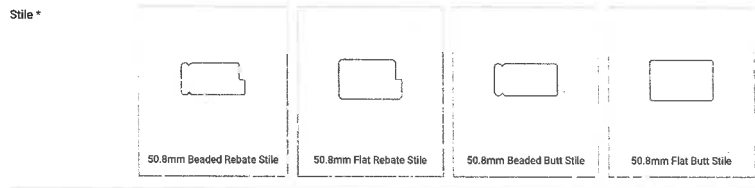

NOTES

Cancel Add Shutter To Order Save Draft

- 1 Select Range
- 2 Shutter Details
- 3 Frame, Stile, Hinge

Build Out

Build out * Full None

Stile

Stile type * 41.3mm 50mm 57mm

Hinge