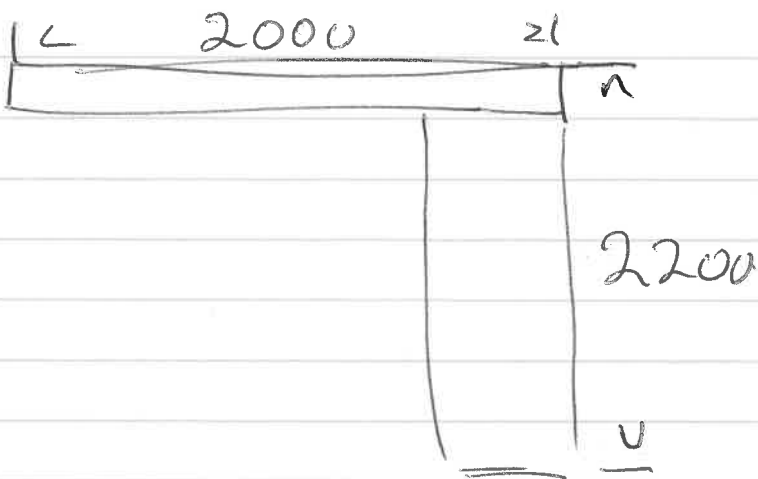

SUE

Track 3840 Hand Draw £207.  
80mm wave

FACE - Fix.

Designers Guild W292 plain  
OZBA - AZURE £11 p.m  
FDG2268/04

Romo.

Linara Moroccan Blue.  
2494/168. W140 plain

£40 p.m

3/2.