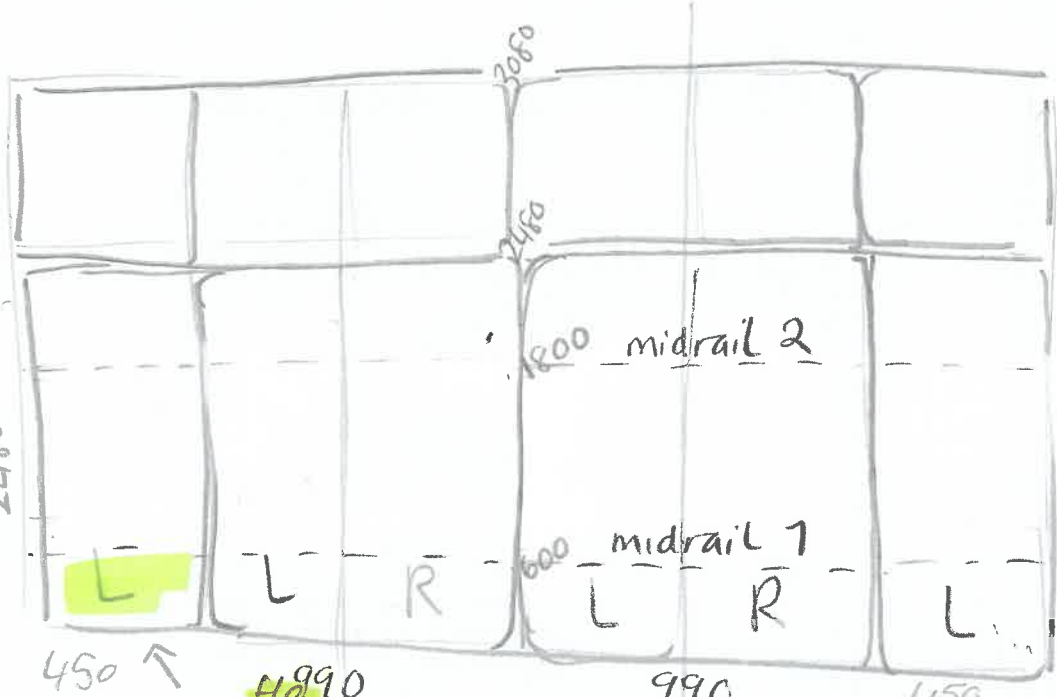

Is this correct?

CP INTERIORS

3080

600

2480

450 ↑

↑ 990

990

450

R? thinks this should be a R?

R?

will only be opened for cleaning - R → ← L

CP INTERIORS

July 20,2021

REF : SO11946

Mrs. Janette Cosgrove
7 Silveride
Havre Des Pas
JE2 4UL

*76mm
louvres.*

Dear Mrs. Janette Cosgrove

As requested, we have pleasure in submitting our quotation for the following.

Description	QTY	Price
Bedroom, To Supply and Fit ,Plantation Shutter, Cuba full height hardwood panels with 63mm louvres and silent tilt mechanism, with midrail, finished in a colour of your choice including trims to frame and cover uneven windows where required. 1 window, 1 panel,	1	£ 406.00
Bedroom, To Supply and Fit ,Plantation Shutter, Cuba full height hardwood panels with 63mm louvres and silent tilt mechanism, with with midrail, finished in a colour of your choice including trims to frame and cover uneven windows where required. 1 window, 2 panels,	1	£ 892.00
Bedroom, To Supply and Fit ,Plantation Shutter, Cuba full height hardwood panels with 63mm louvres and silent tilt mechanism, with with midrail, finished in a colour of your choice including trims to frame and cover uneven windows where required. 1 window, 2 panels,	1	£ 892.00
Bedroom, To Supply and Fit ,Plantation Shutter, Cuba full height hardwood panels with 63mm louvres and silent tilt mechanism, with midrail, finished in a colour of your choice including trims to frame and cover uneven windows where required. 1 window, 1 panel,	1	£ 406.00
extra fitting for window sill	1	£ 440.00
Subtotal :		£ 3,036.00
	GST :	£ 151.80
	Total :	£ 3,187.80

As with all our custom orders, we will require a deposit of 50%. All prices are subject to GST. We are pleased to advise that our Plantation Shutters are guaranteed for 5 years.

Our Price Promise to you, we will beat any written quotation by 5% (on equivalent specification).

For the Plantation Shutters, delivery is approximately 8/10 weeks from the time of placing your order. An airfreight service is available to you at an extra cost reducing the delivery time to an average of 5 to 6 weeks. An accurate costing may be given on request.

Thank you for your enquiry and we hope you will find this quotation acceptable. Should you require any further information, please contact us.

Yours sincerely,

Nia

To accept the above quotation, please indicate which option is required, sign below and return this letter together with your deposit. Please note extract of our terms and conditions below.

.....
SIGNATURE

.....
DATE

Tel : (01534) 768141

www.cpinteriors.ie

Rue des Pres Trading Estate, St Saviour, Jersey, JE2 7QN

Blinds | Curtains | Awnings | Shutters | Furnishings | Interior Design | Project Management