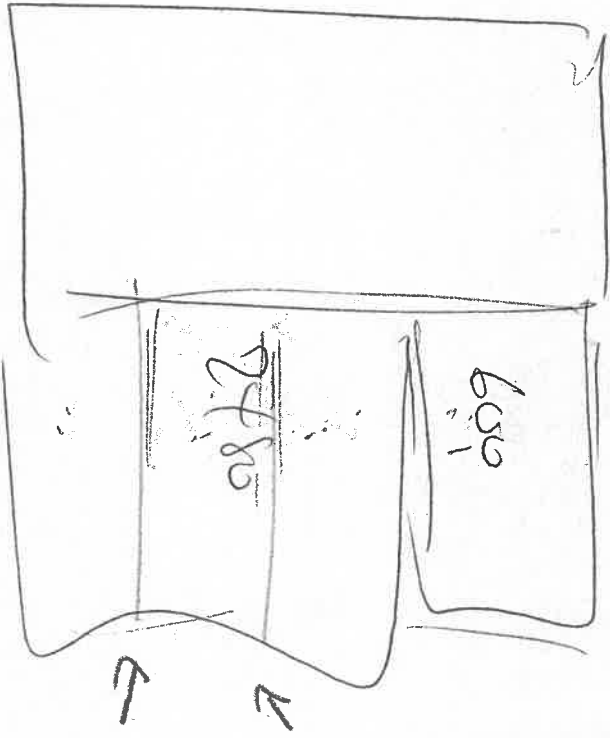

Jobs

Because the ship is big ACU
can't do 2x shutters + batteries?