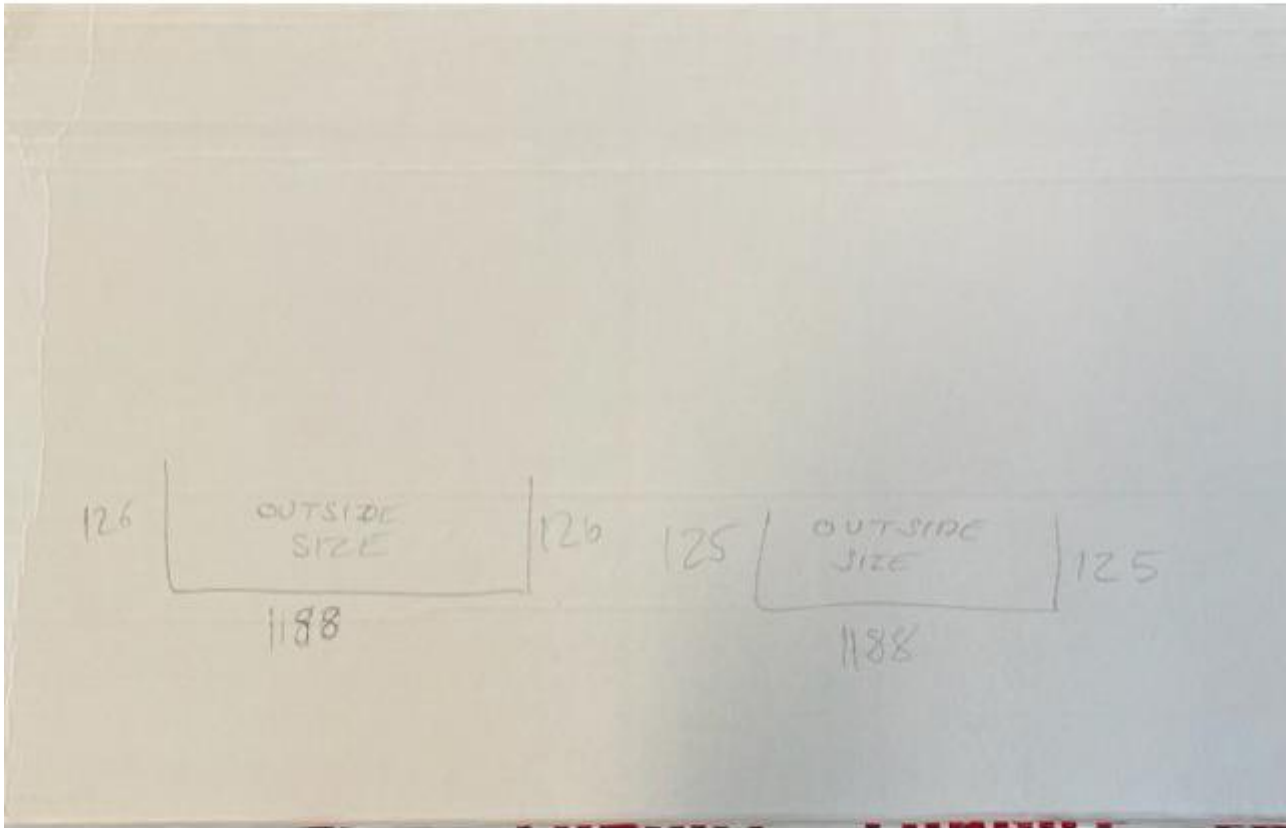

Bed valances size - 460mm drop – email below

Pelmets – will get back to you with direction of fabric

Wilkinson – WE have them here! Was told dropped to you but clearly not! Will get dropped today sizes of what we received and what we need are written on the box itself – see below.

Sizes made of left and what is required on right. Stevie here says this is what was asked for before...

Leeana Taft
Director

Tel: (01534) 768141 www.cpinteriors.je
Rue Des Pres Trading Estate, St Saviour, Jersey, JE2 7QP