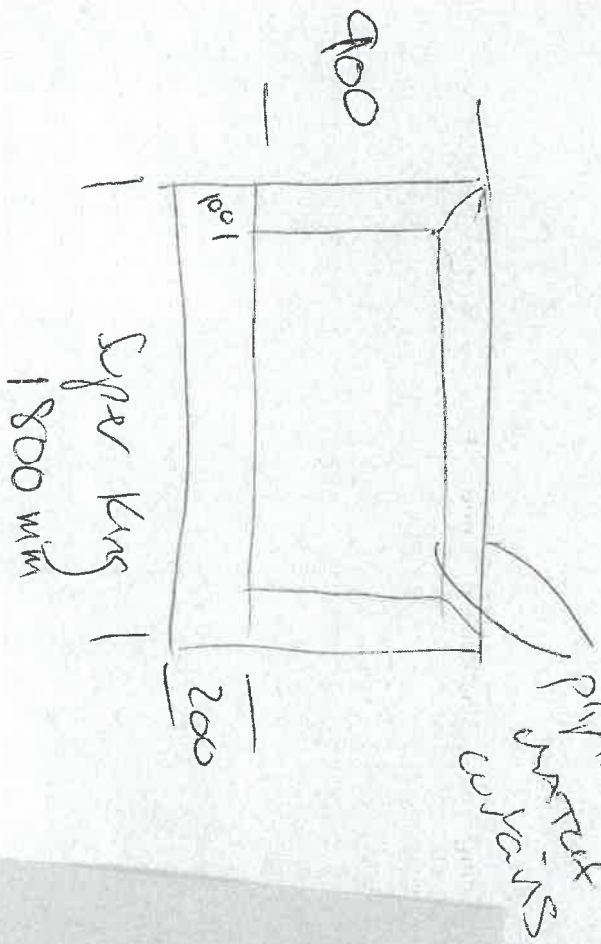

**Heather Veal**

---

**From:** Roger Baudin <rbupholstery@hotmail.co.uk>  
**Sent:** 19 May 2021 12:02  
**To:** Home  
**Subject:** Re: Quote SO11750 Wilkinson

Hi heather you need 4 mtrs for the h/board and 5 mtrs for the bed valance  
Labour, timber etc for the h/ board £390 , ~~labour fitting for the bed valance £320~~

Thanks  
Roger

Sent from my iPad

On 19 May 2021, at 09:17, Home <home@cpinteriors.ie> wrote:

Good afternoon Roger

Can you please quote for the following. Attached is adrians measurements and lovely drawings. Base everything on W140cm plain fabric.

1 x Headboard to make and upholster – piped along edge and 100mm in.

~~1 x Box valance for super king bed.~~

Kind regards

*Heather*

**Heather Veal**  
Interior Design Advisor  
[home@cpinteriors.ie](mailto:home@cpinteriors.ie)

Headboard

Electric Bed

Footboard