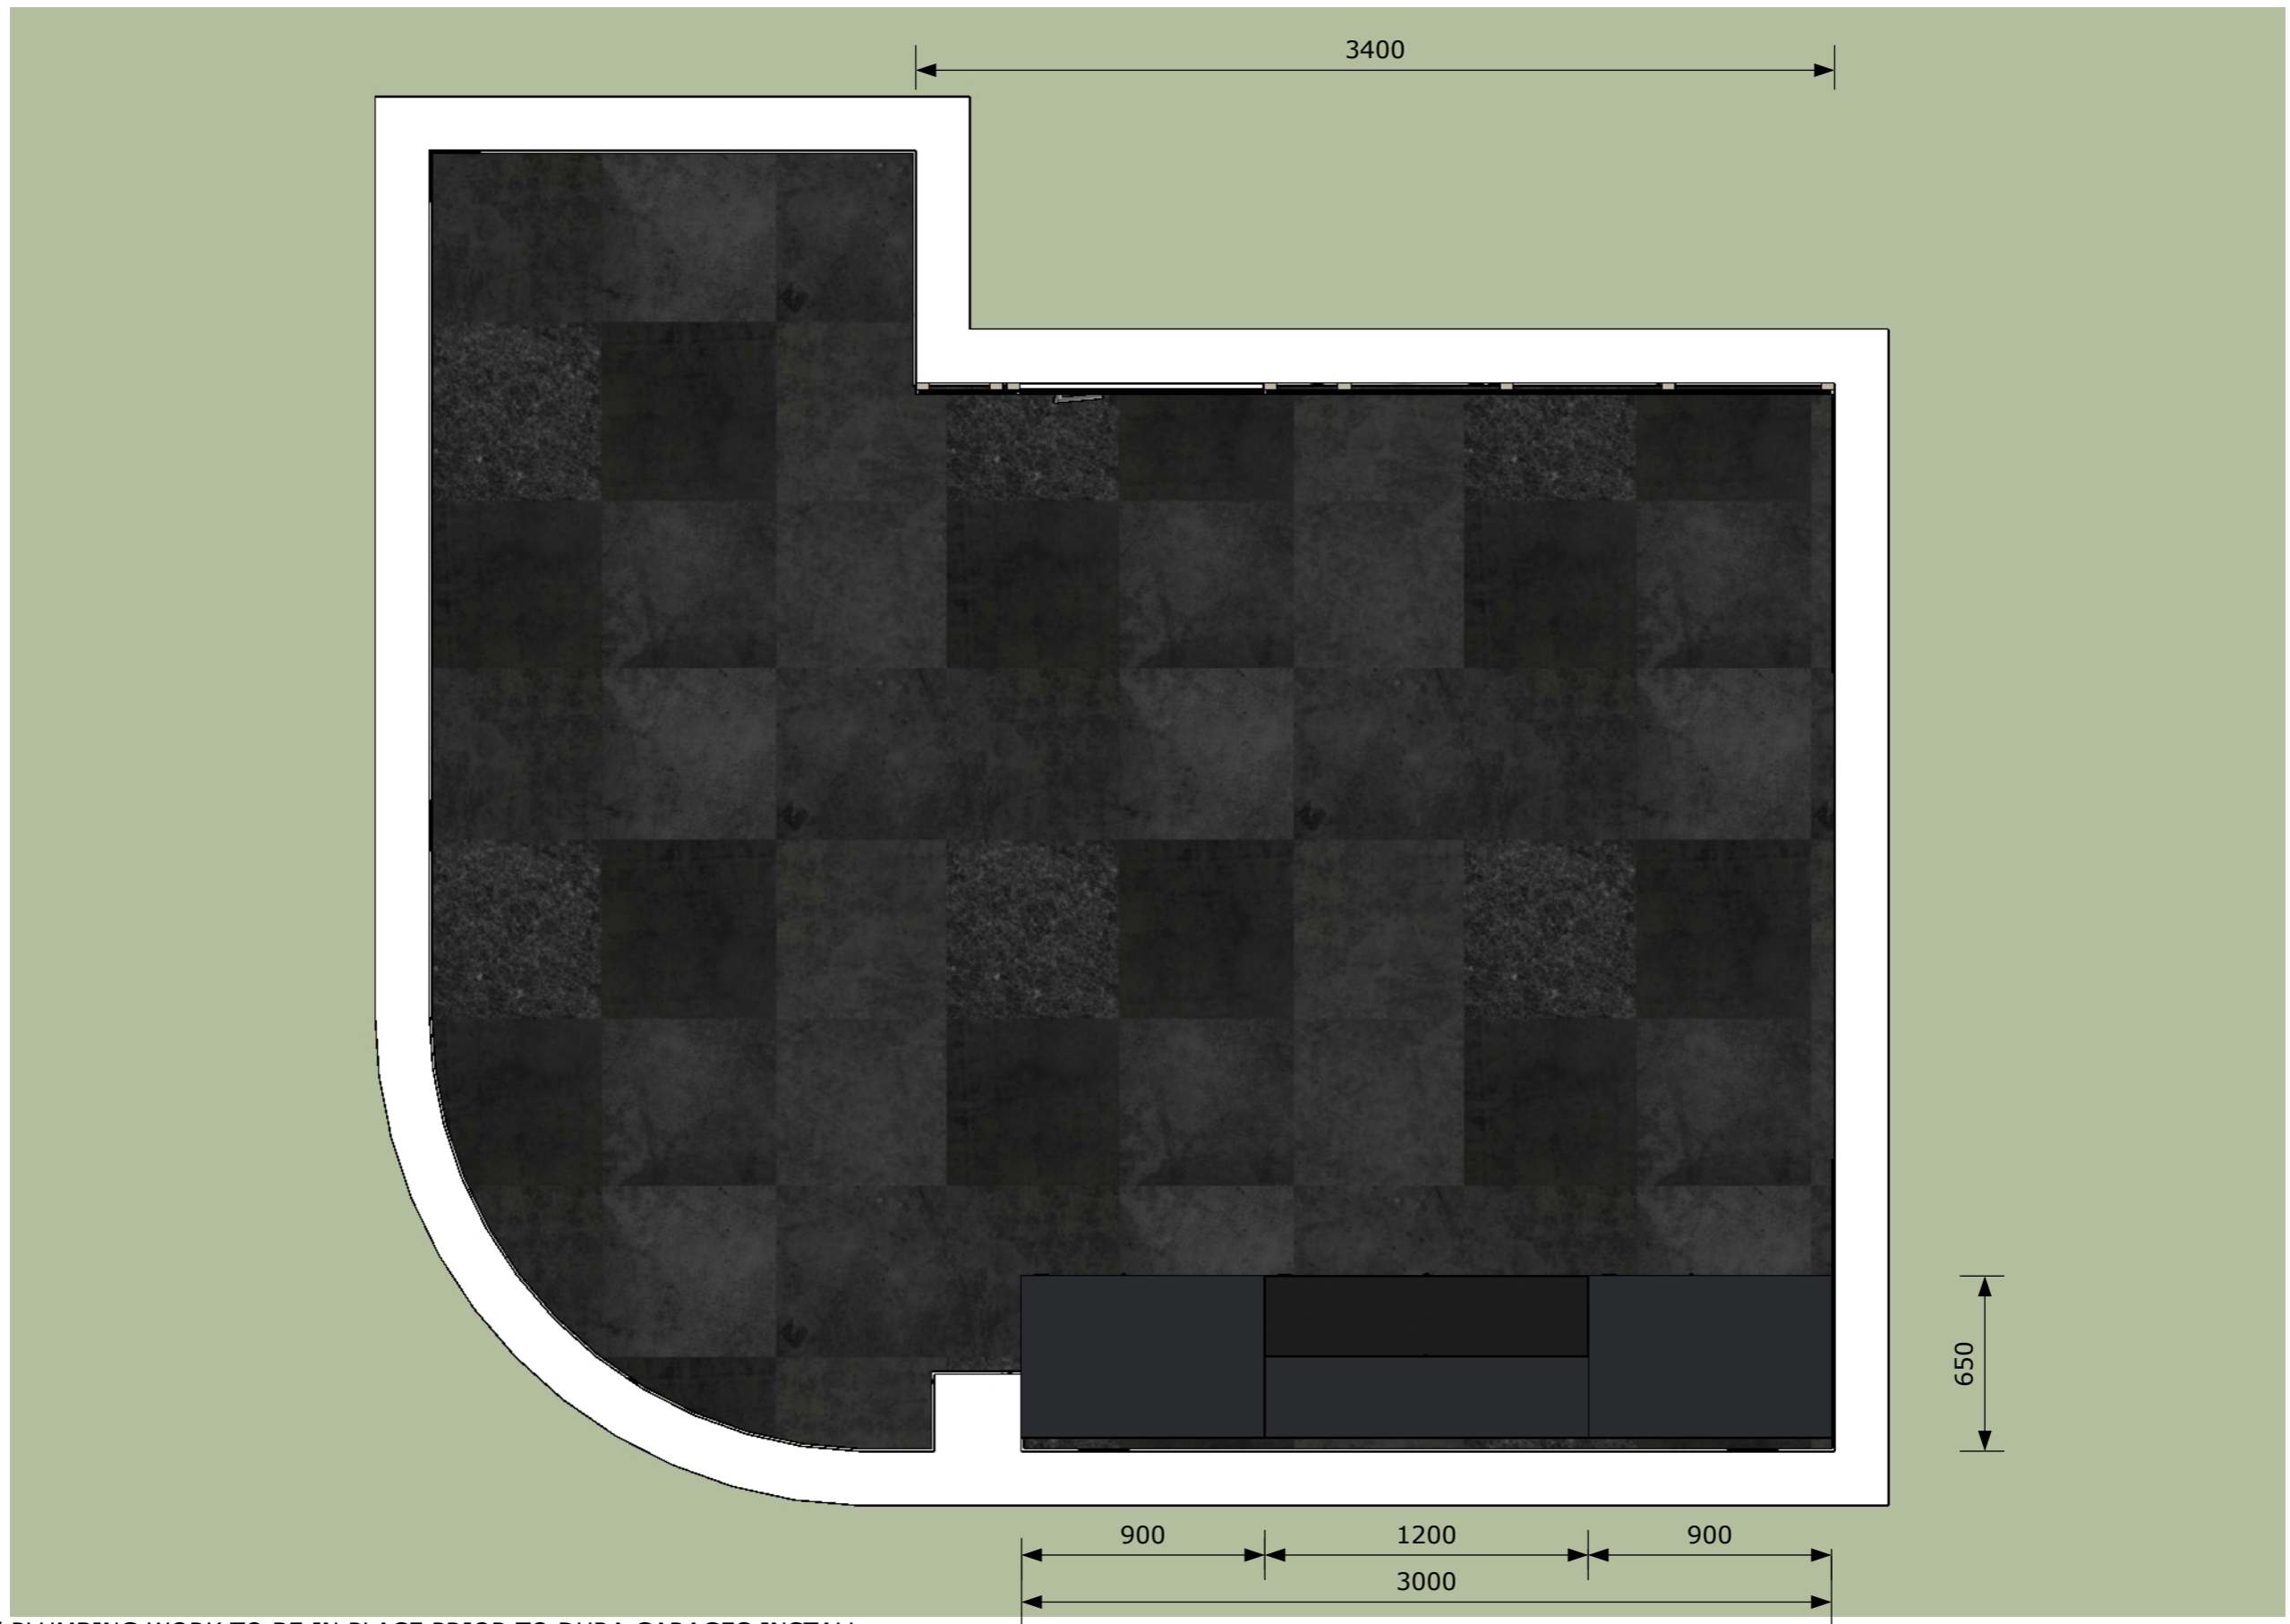

ALL ELECTRICAL/ PLUMBING WORK TO BE IN PLACE PRIOR TO DURA GARAGES INSTALL
DURA GARAGES IS NOT RESPONSIBLE FOR ELECTRICIAN/PLUMBING WORKS CARRIED OUT

Cabinet colour:	RAL 7021
StoreWall colour:	GREY
Wall type:	N/A
Floor spec:	N/A
Ceiling spec:	N/A

Description:	LAYOUT PROPOSAL
Client:	CPI- BLACKMAN

Date:	12.05.2021
Drawn by:	A.CLARKE
Drawing No:	
Rev:	2

This drawing is the property of Dura Ltd and may not be copied or shared with a third party, unless prior consent is given by Dura Ltd. Copyright © 2011 Dura Ltd.