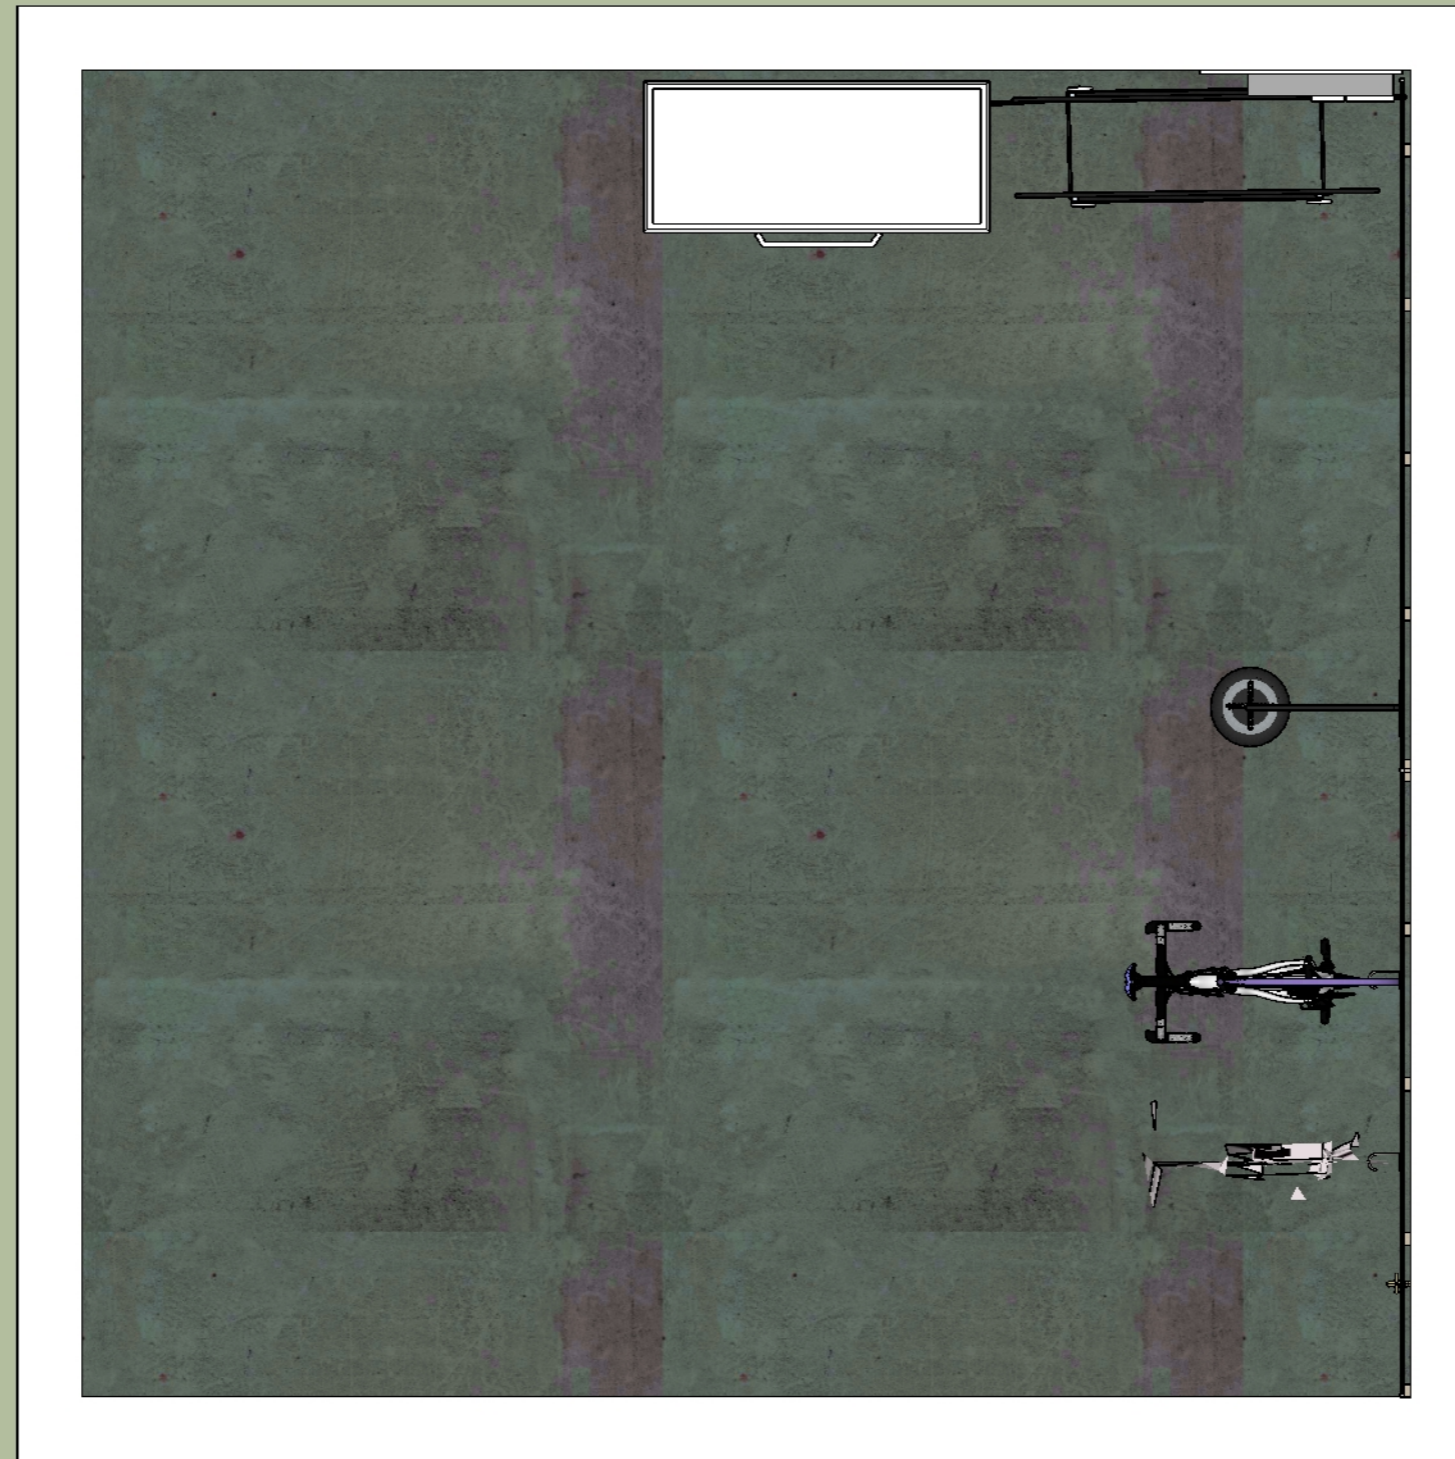

5150

ALL ELECTRICAL/ PLUMBING WORK TO BE IN PLACE PRIOR TO DURA GARAGES INSTALL
DURA GARAGES IS NOT RESPONSIBLE FOR ELECTRICIAN/PLUMBING WORKS CARRIED OUT

Cabinet colour:	N/A
StoreWall colour:	GREY
Wall type:	PLASTER
Floor spec:	N/A
Ceiling spec:	N/A

Description:	LAYOUT PROPOSAL
Client:	CPI - GILLEY

Date:	24.05.2021
Drawn by:	A.CLARKE
Drawing No:	
Rev:	3

This drawing is the property of Dura Ltd and may not be copied or shared with a third party, unless prior consent is given by Dura Ltd. Copyright © 2011 Dura Ltd.

DURA®
Fitted Garages

www.duragarages.com +44 (0) 1280 700 563