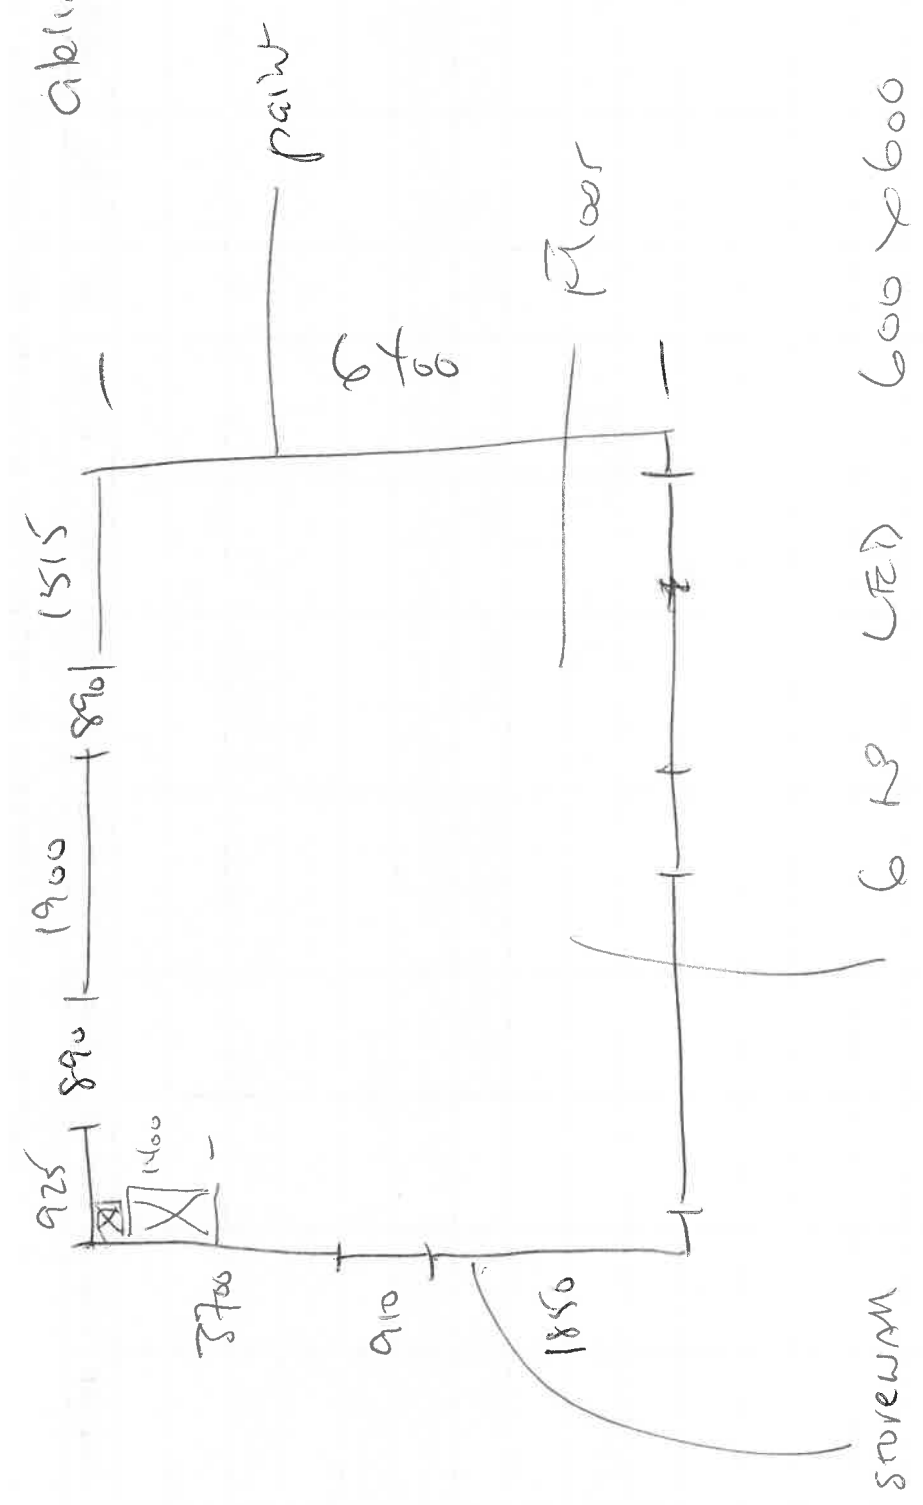

ablity height 2400

Curva SATTES & white plaster 45x45

6200 approx