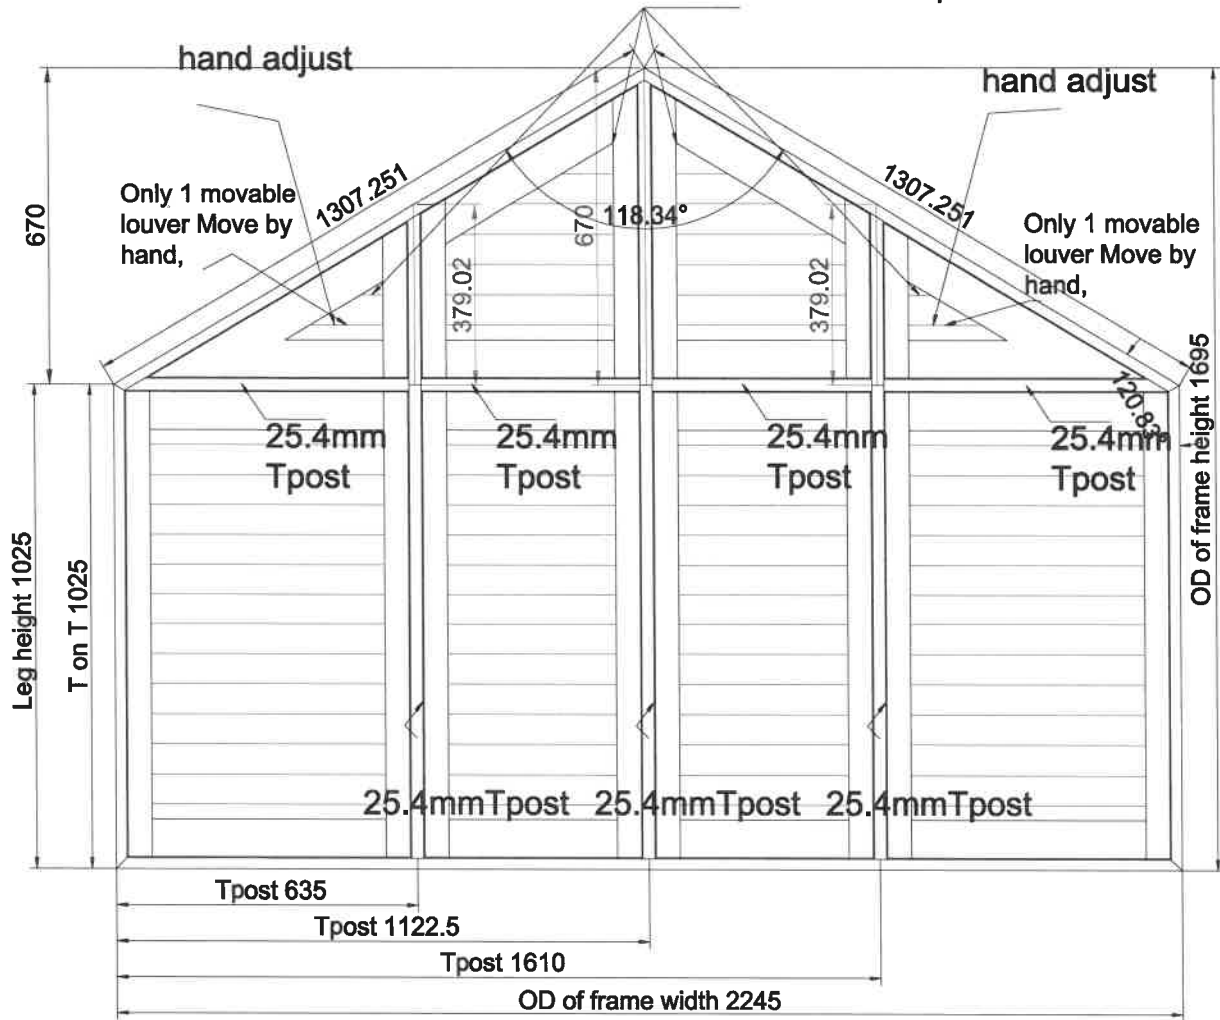

Order#: 211012125840	Customer Name: Mike Price
Dealer#: SO11509 Price	Dealer Name: CP Interiors
Date: 2021/6/2	
Please confirm the following drawing.	

No template provided, the following drawing is based on order size
1 Fixed louver for each panel

Item 1 Qty: 1(Top: RTRTLTL, Bottom: LTLTRTR) Louver: 76mm Color: 003-Silk White
Beaded L Frame 60mm 4 sides Easy Tilt