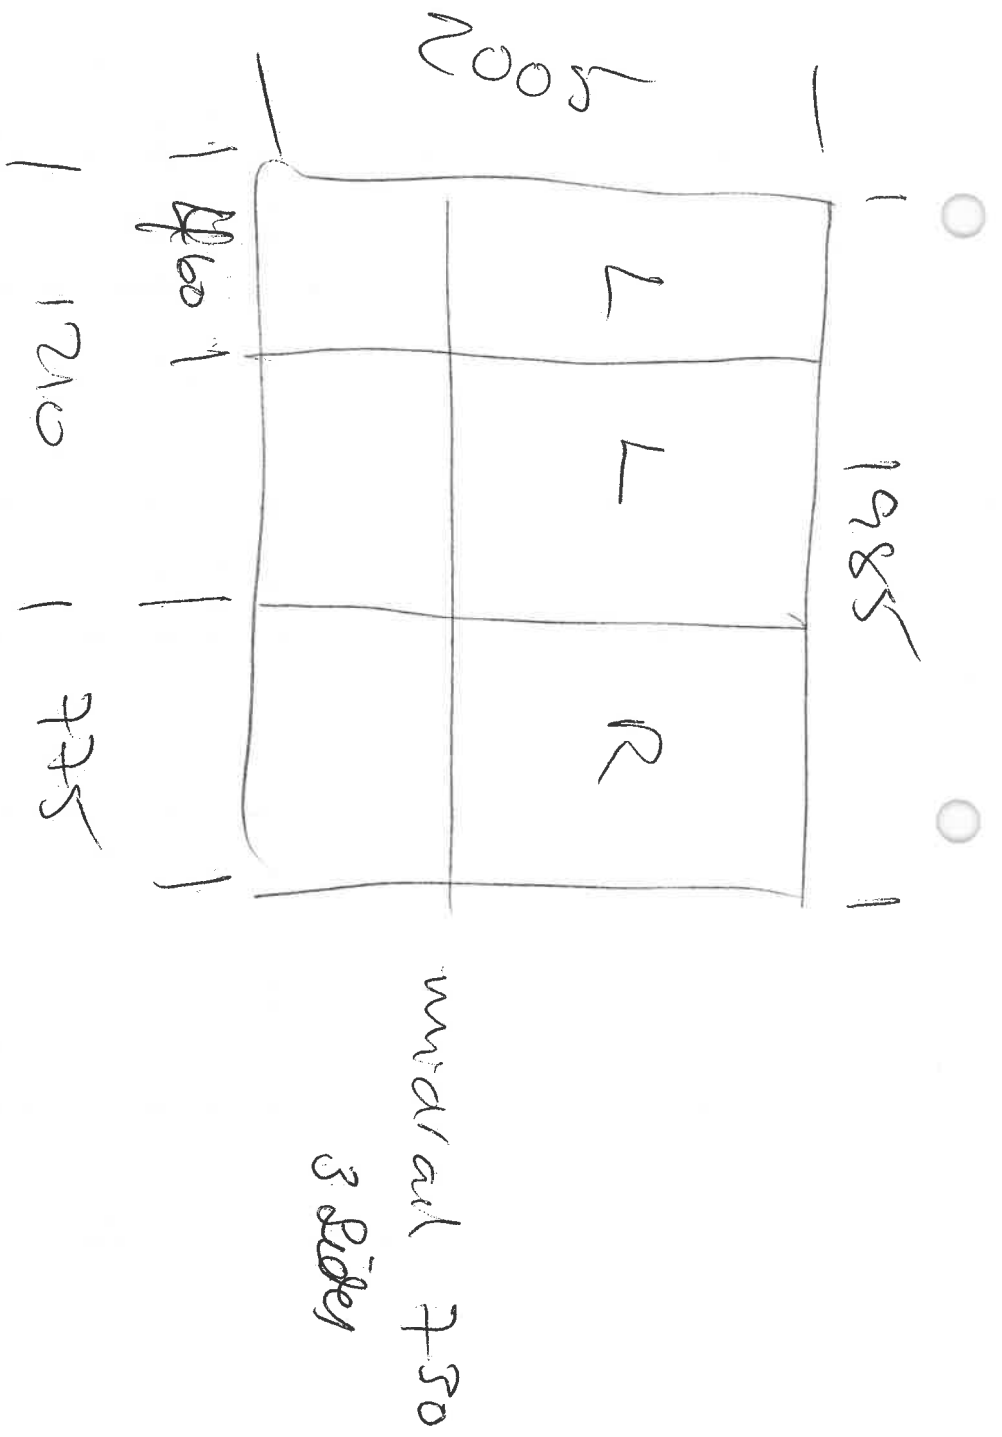

K460 K750 R775.

Check = understandy won't go back.