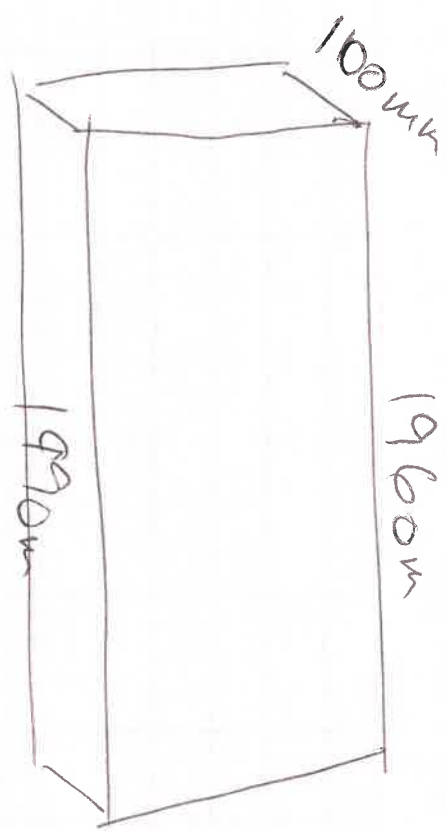

Handlow fees