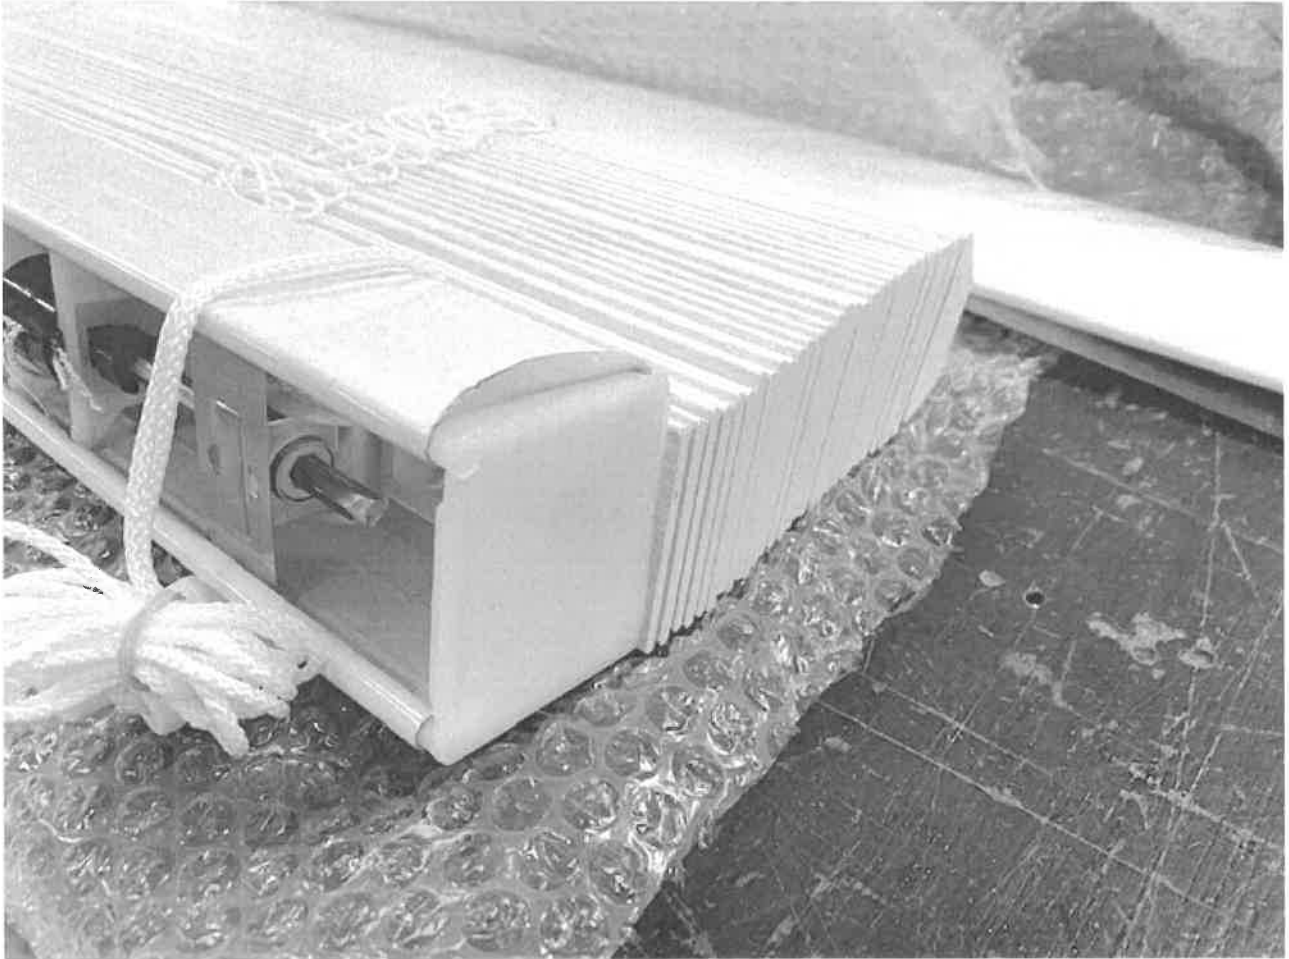

Hello Georgina,

We have received the remake blind.

Please see below, it is completely damaged: