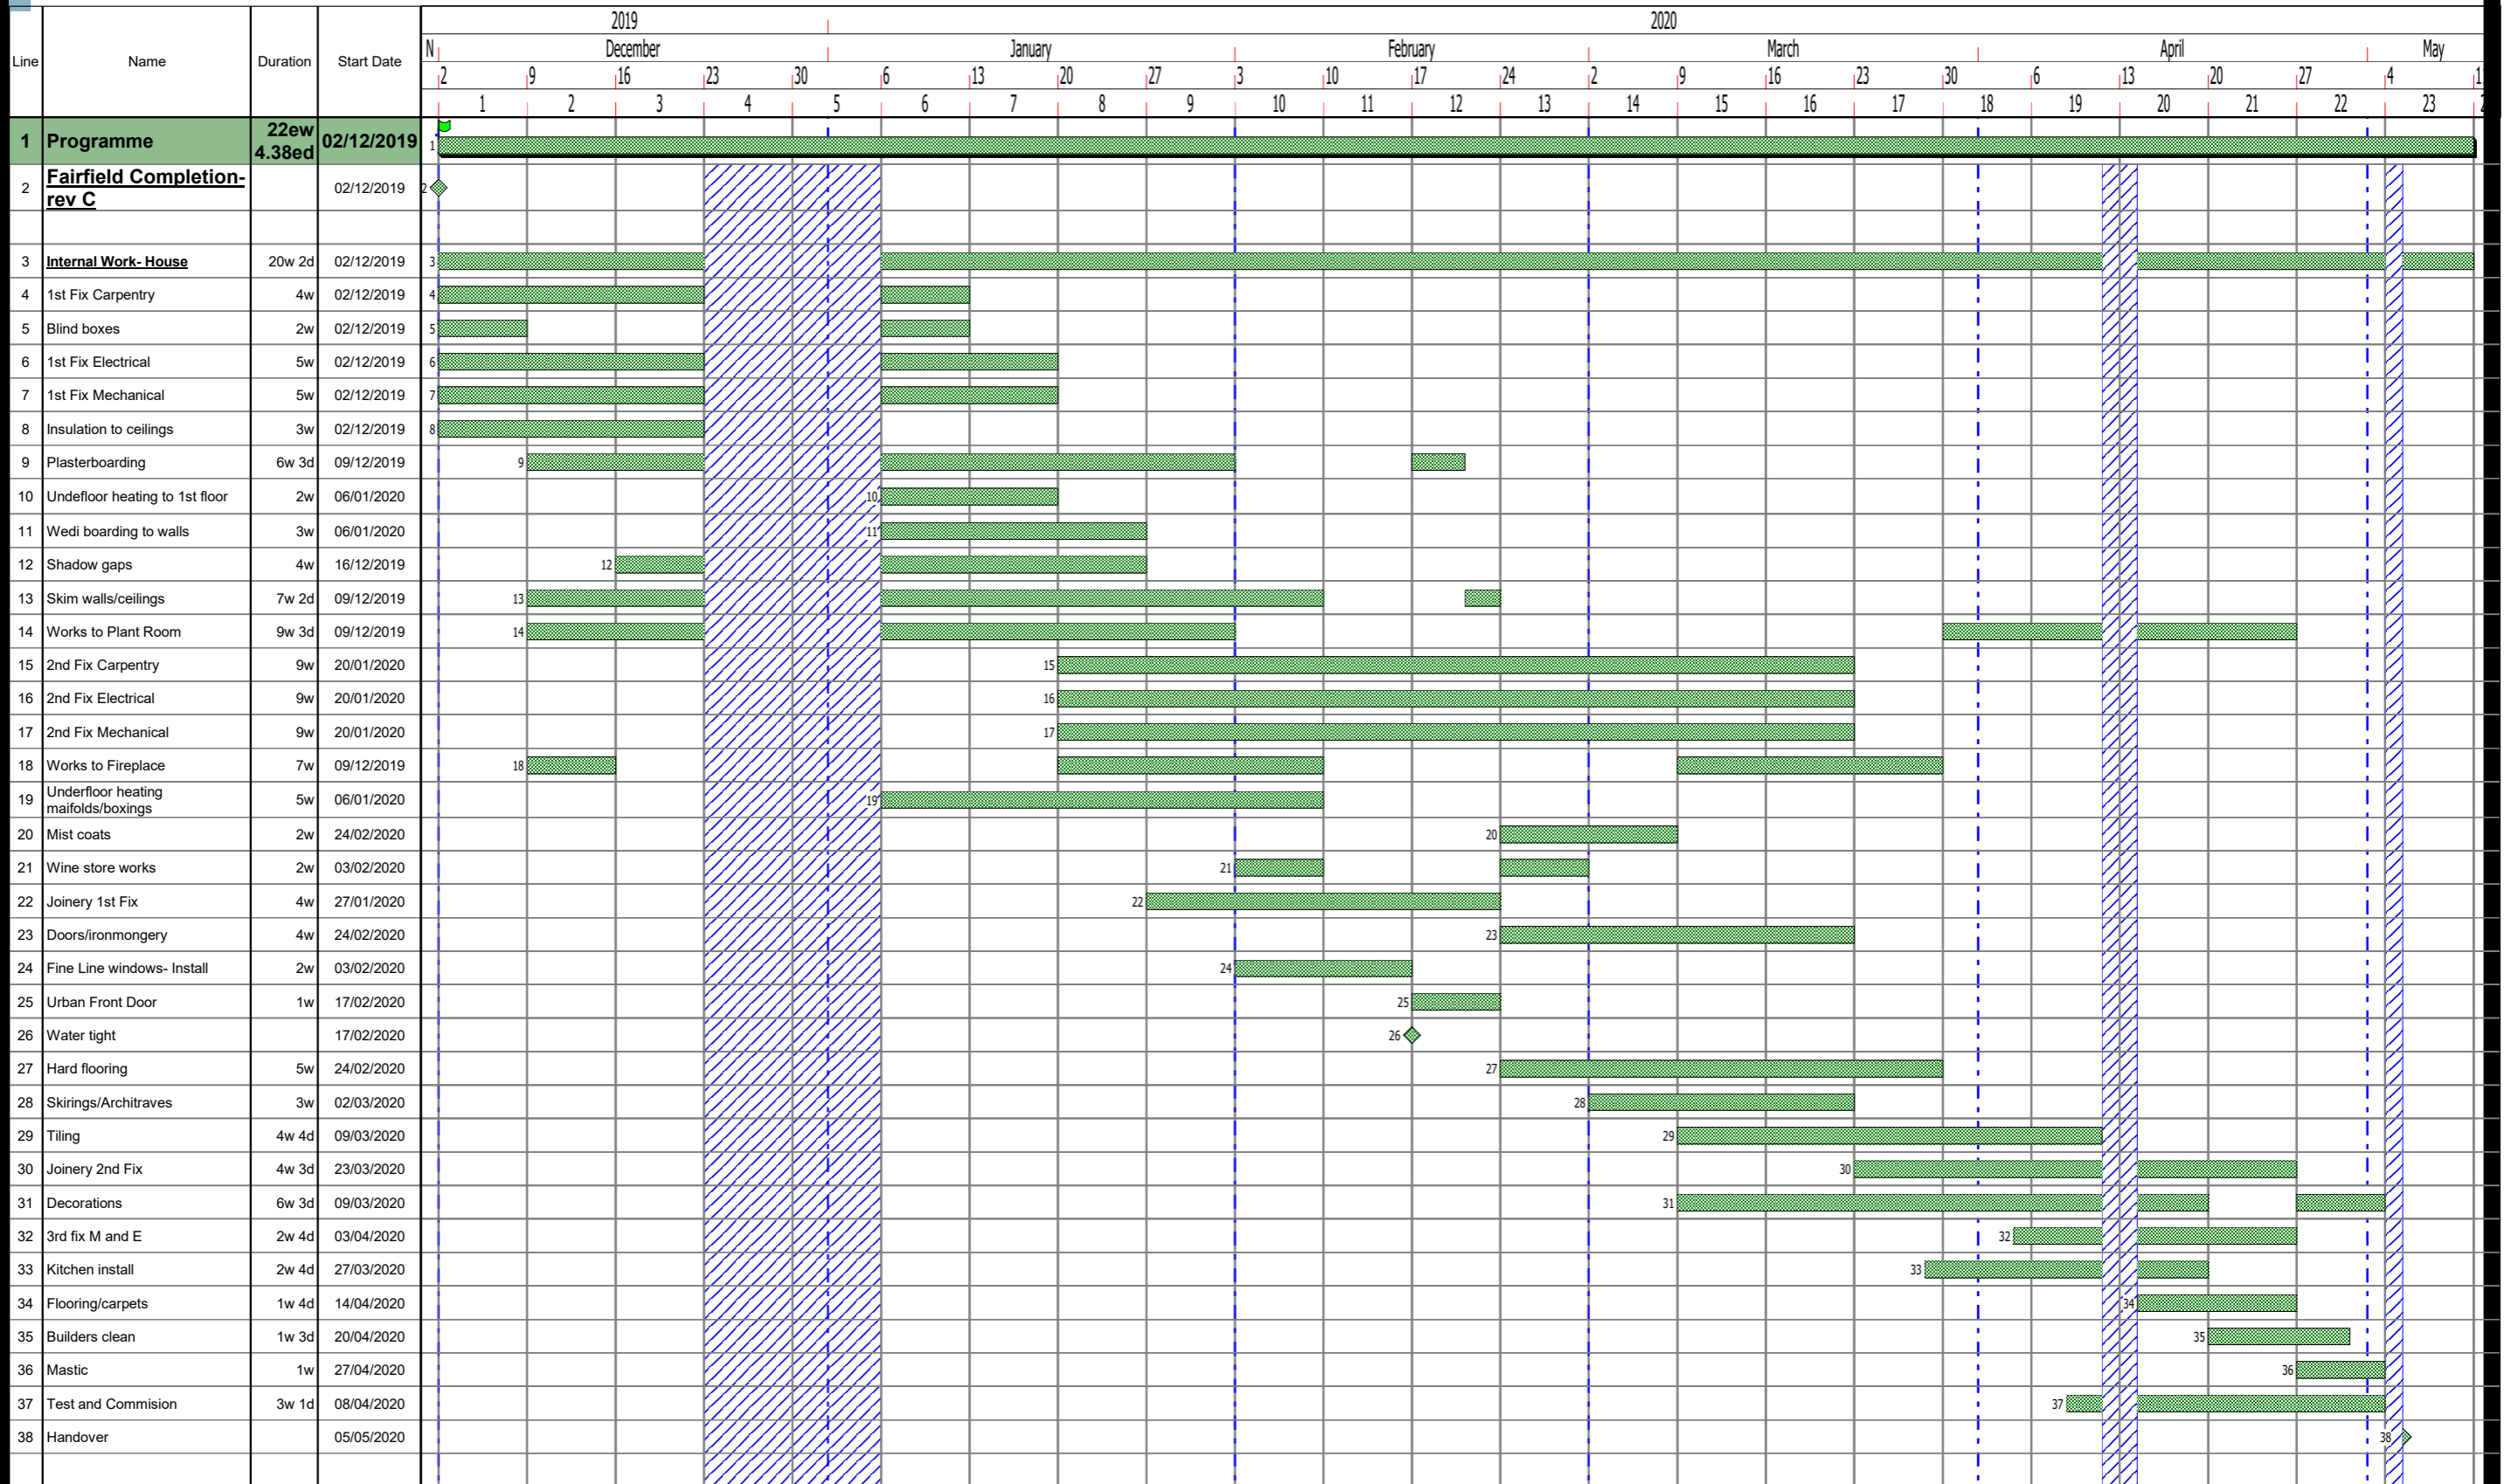

Fairfield Completion programme Rev C

Larsen

Building Contractors

Drawn by: BRR

Revision No. C

Notes: FOR INFORMATION

Fairfield Completion programme Rev C