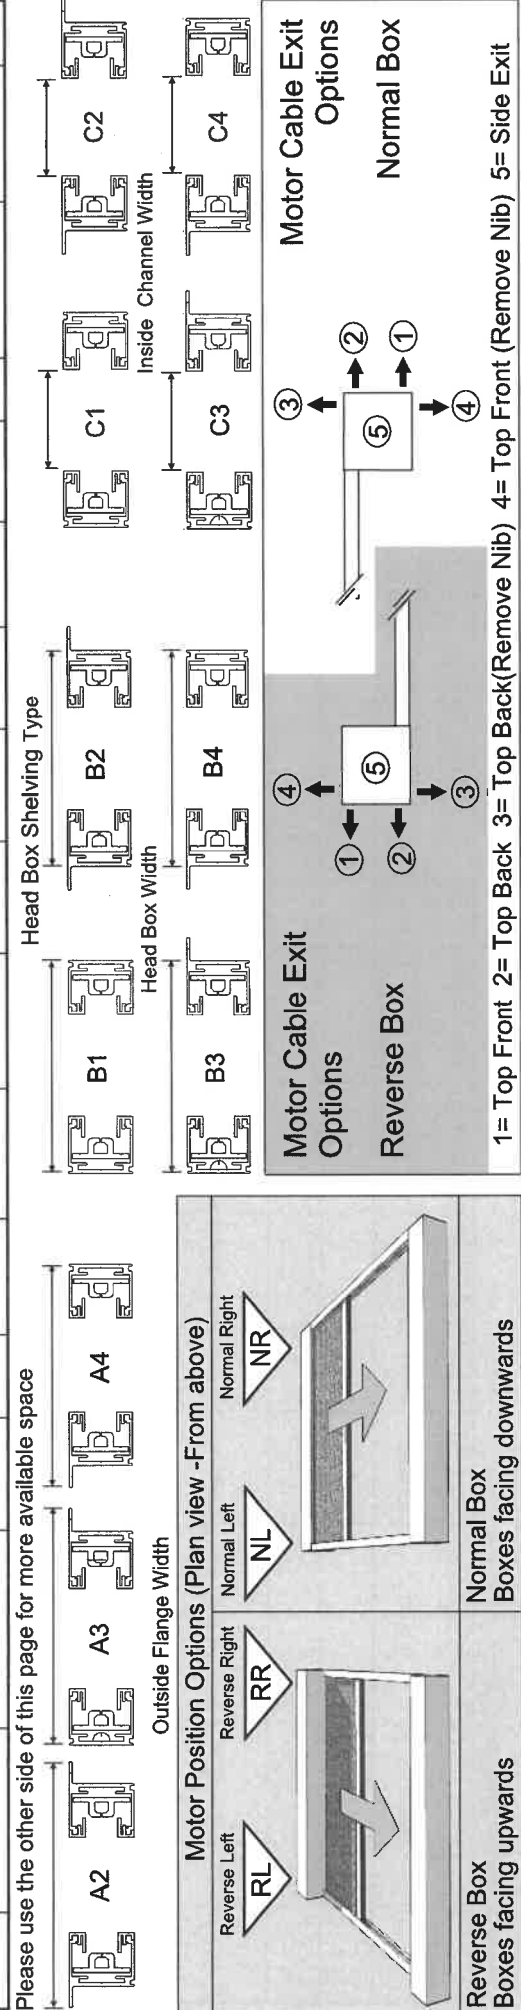

Blind ID	Qty	Width (mm)	Drop (mm)	Box	Motor			Zip		Cloth Joins	Hardware Colour		Channel Type	Tension Box	Hembar	How Measured					
					Handling	Radio or Hard Wired	Cable Exit	Motor type	Type		Colour	Metal				Plastic	Width	Drop	Aspect	Shelving	Angle
1	1	908	3300	110Box	NL	Somfy Hard Wired	Cable exit No 1 Top Front	Atlas - 15/12 HW	Standard Zip-Grey (Blackout)	Standard Zip-Grey (Blackout)	0	Mill / Default	White	33mm Side Fix Channels	85 Box 2 CTS 2.2x4.2kg 3.5	36mm Hembar 2 CTS Grey Brush	B1	G1	Normal	no	0
2	1	915	3300	110Box	NR	Somfy Hard Wired	Cable exit No 1 Top Front	Atlas - 15/12 HW	Standard Zip-White (Sun Screen Only)	Standard Zip-White (Sun Screen Only)	0	Mill / Default	White	33mm Side Fix Channels	85 Box 2 CTS 2.2x4.2kg 3.5	36mm Hembar 2 CTS Grey Brush	B1	G1	Normal	no	0

Blind Ref	Type	Colour	Hardware Colour	How Measured? (See Guide Below) A2 to C4	Normal or Reverse Box (See Guide Below)	Tension Box Size (See Guide Below) 85mm (Standard) or to Match Cloth Box	Zip Colour (Grey / Black / White)	Shelving (mm)		Motor Positions RL to NR	Motor (Sec Guide Below) Radio or Hardwired	Cable Exit 1 to 5	Width (mm)	Drop (mm)	QTY
								Width	Length						
1	55/500	White	Custom	B1 B.	Norm	Match	White	-	-	NIR	HARD	1	908	3300	1
2	1700	RAL	RAL	-	-	-	-	-	-	11	11	1	915	3300	1