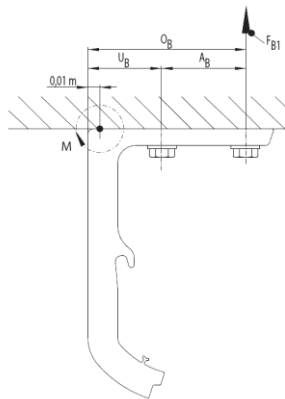

3	1,00	1883	Opal Design II
---	------	------	----------------

Scheduling delivery	:	Please contact your person in charge for planning the expected date of delivery.	
Product use	:	private house	
width (cm)	:	700	cm
Number of units	:	2-pads	
type of joining	:	Jockey cover	
Width of section 1 [cm]	:	350	cm
Width of section 2 [cm]	:	350	cm
Projection [cm]	:	200	cm
			4.765,00
Basic colour	:	WT029/70786 Sparkling Iron Effect	
Folding arm design	:	Arm with LongLife technology and high-tech belt	
no. of arms	:	4	arms
bracket type 1	:	Ceiling bracket kompakt 150mm	
number of brackets 1	:	4	Piece
			240,00