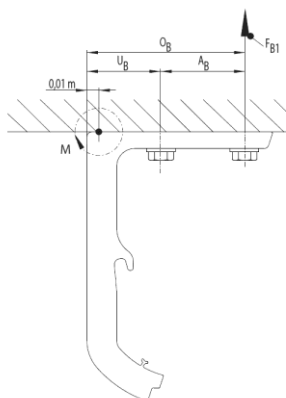

Force 1 means the pull-out force per front fastener F(B).

Force 1 per fixing point : 1623

Torque per folding arm : 369

Please note that your selected awning configuration results in the following forces per upper fixing point (pull-out, lateral and/or shear forces). These must be accounted for by using suitable fixings.

bracket position left 1st array : 45,4 cm

bracket position centre 1st array : 260 cm

bracket position right 1st array : 45,4 cm

type of control : engine

Side of control (seen from the front) : right

with remote control BiConnect : Yes! Please remind the separate order!

Information on BiConnect : The BiConnect has been done in 202537571 position 2!

electrical engine connection : 118841-0000 Kabel 3G1 L4200 OE/STAK3

Hirschmann plug? : without Hirschmann plug

Type of engine : Motor L50-17-E12-V1+ ohne Zubehör

real-design : WE4-778 my collections

colour of thread Saba : dark blue

Cardboard container : edges reinforcement

weight : 82 kg