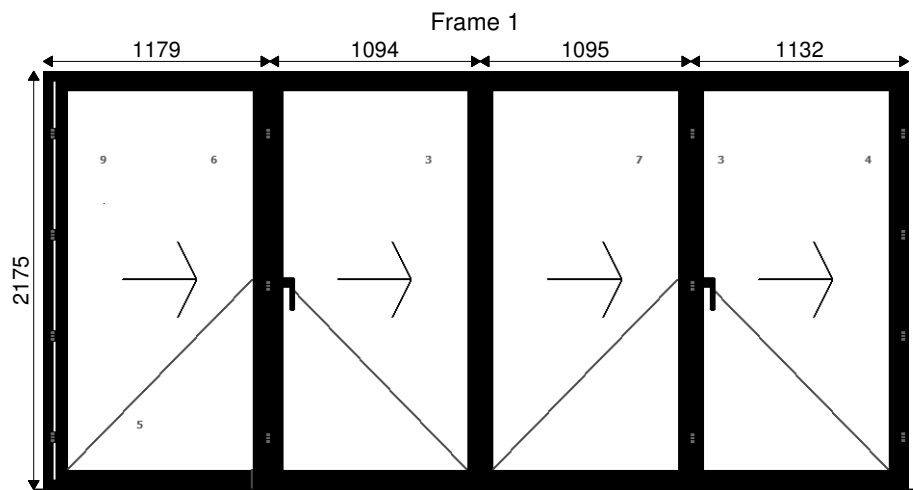

1-4500x2200
Window No: 1
9005 Black Matt
150mm Cill