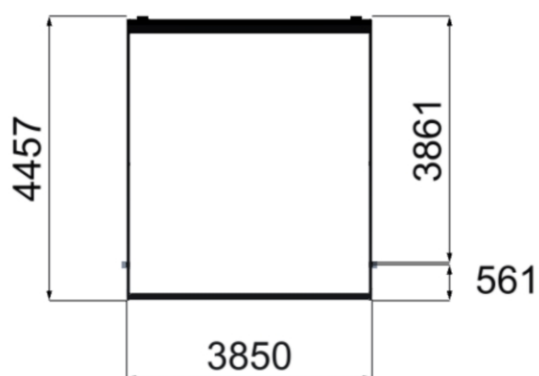

## Configuration details

weinor GmbH & Co. KG PO box 301473 D-50784 Köln

customer: 165708

reference: SO9967

Page 4 of 5

isometric view

top view

## Configuration details

weinor GmbH & Co. KG PO box 301473 D-50784 Köln

customer: 165708

reference: SO9967

Page 5 of 5

front view

side view left

side view right