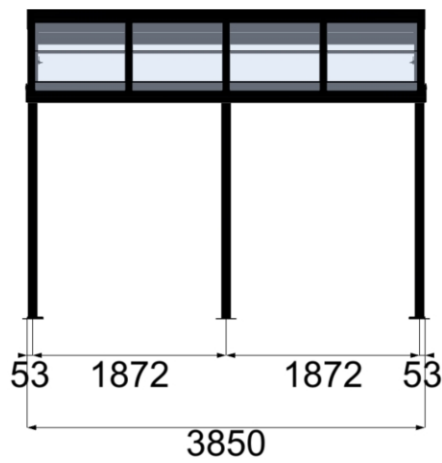

## Configuration details

weinor GmbH & Co. KG PO box 301473 D-50784 Köln

customer: 165708

reference: Routier

Page 8 of 10

front view

side view left

side view right