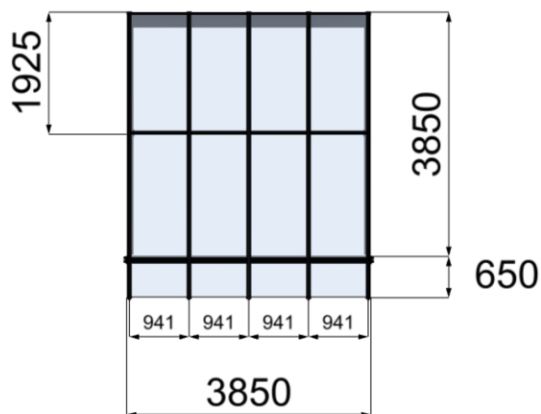

## Configuration details

weinor GmbH & Co. KG PO box 301473 D-50784 Köln

customer: 165708

reference: Routier

Page 7 of 10

isometric view

top view

## Configuration details

weinor GmbH & Co. KG PO box 301473 D-50784 Köln

customer: 165708

reference: Routier

Page 8 of 10

front view

side view left

side view right