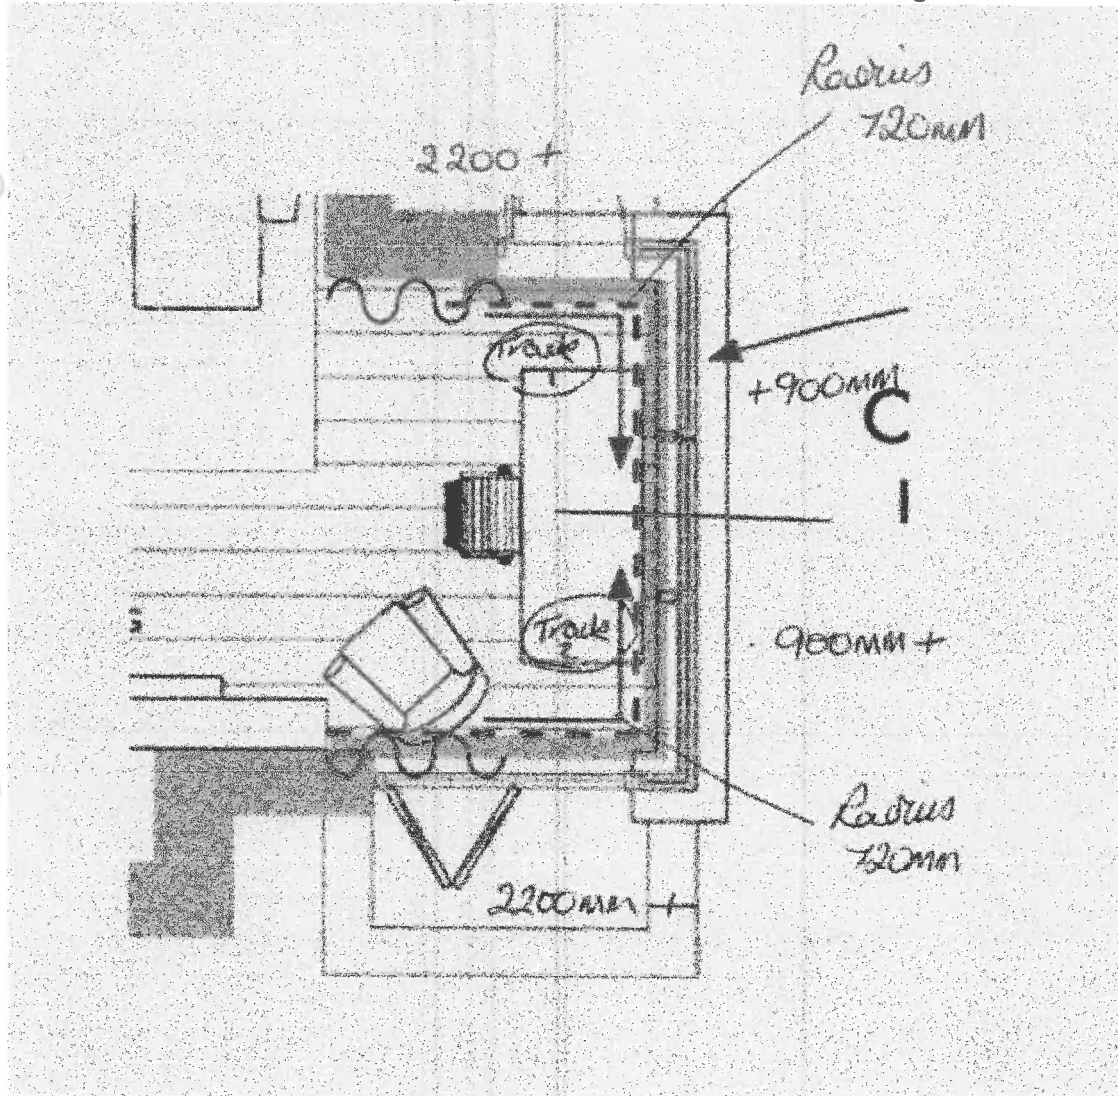

SCANNED

* Due 28/5

Leeana Taft

From: Leeana Taft
Sent: 14 May 2021 18:35
To: Sally Brown *PIKENY GWSP*
Subject: Colline de L SO11622 TV Snug

** BEING REMADE*
comp. 17/6/21?

Hi Sally

Please can I order

TV snug - Profile 10850 only 2 x tracks each with one right angle bend
Track 1 - 1 left hand @ 2200mm straight + radius of 720mm + 900mm straight
Track 2 - 1 right hand @ 900mm straight + radius of 720mm + 2200mm straight

- To be made up here.

Please can you tell me size of profiles so that I can get curtain to suit underway

Many thanks

Track Size 2784mm each.