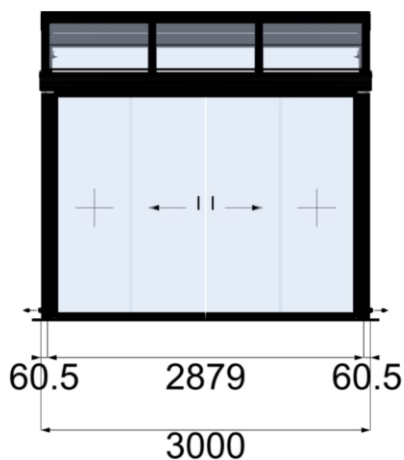

Configuration details

weinor GmbH & Co. KG PO box 301473 D-50784 Köln

customer: 165708

reference: bowden

Page 12 of 14

front view

side view left