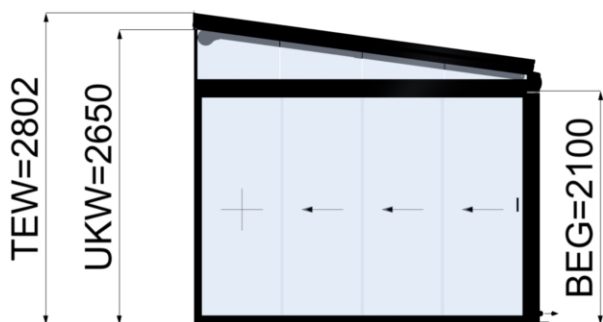

weinor GmbH & Co. KG PO box 301473 D-50784 Köln

customer: 165708

reference: bowden

Page 12 of 14

front view

side view left

side view right