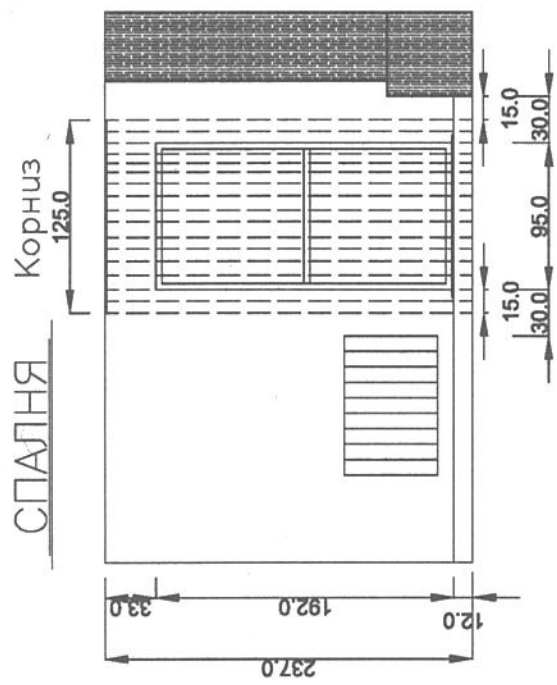

Nedshuv
New so needed

2340
Floor to
Ceiling

plus mirror in
Dining Area

MAX 2000w
x 1200 high
options

Metropole
Double plate
with
Velle behind