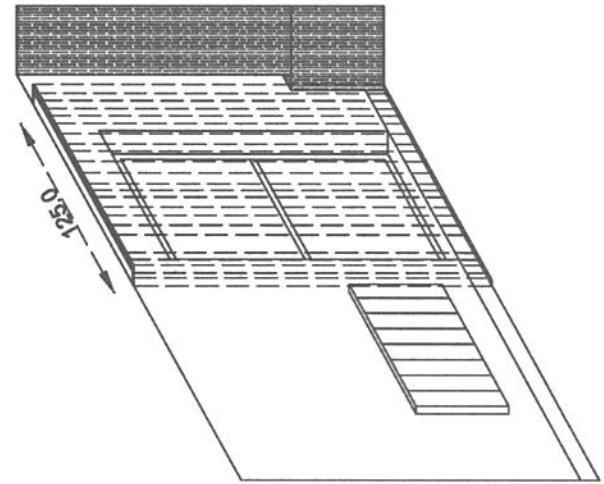

Nedshuv
New so needed

2340
Floor to
Ceiling

plus mirror in
Dining Area

MAX 2000w
x 1200 high
options

Metropole
Double plate
with
Velle behind