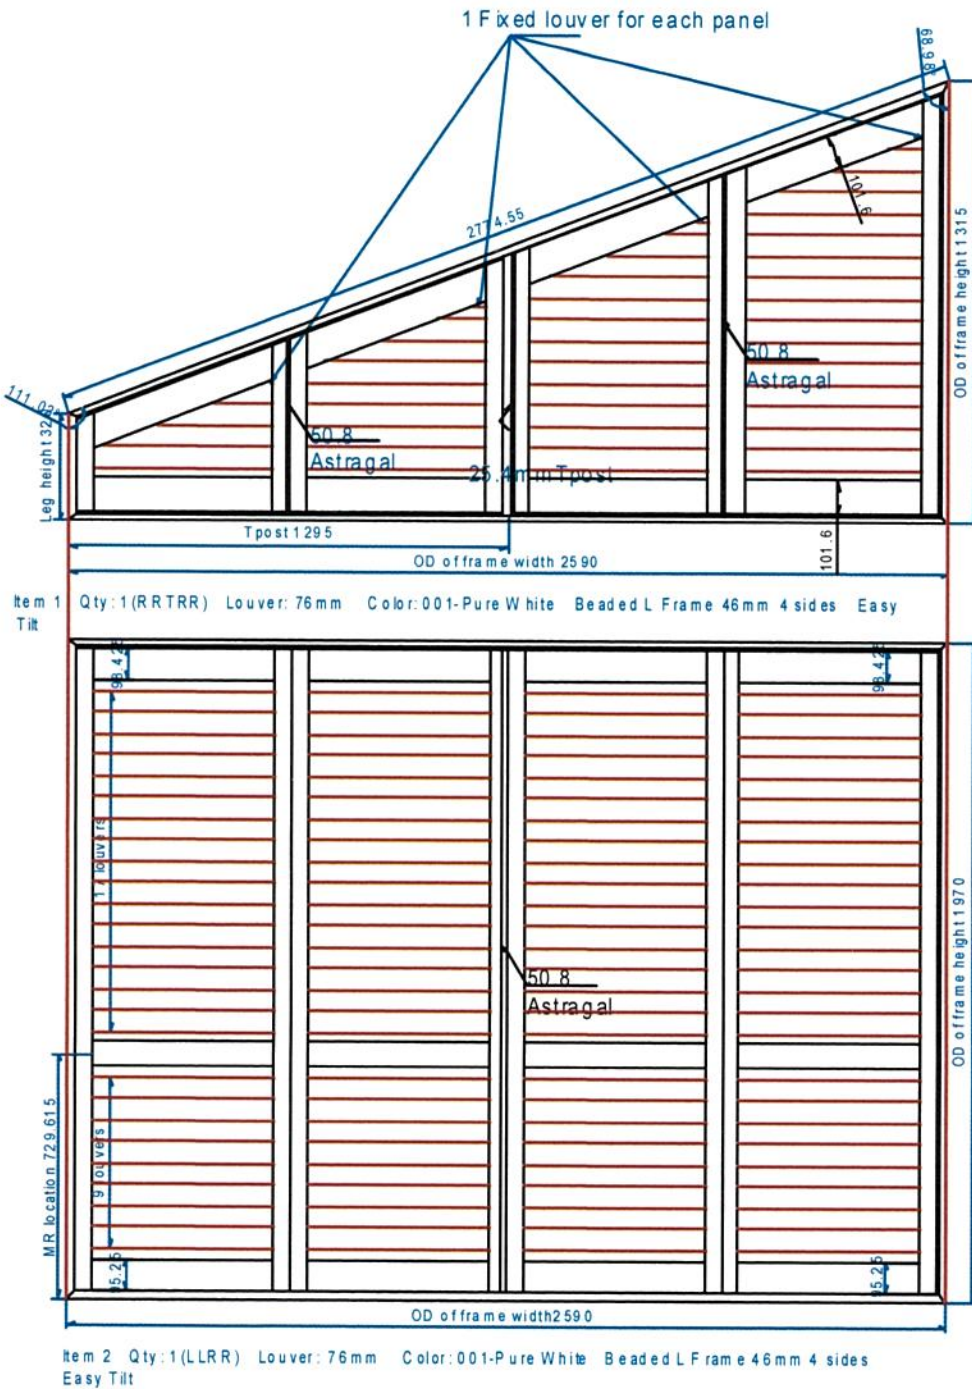

Base Product Information						
Mount	Louvre/Type	Solid Panel	Solid Base	Tilt Rod	Frame	Colour
Full Height	76mm	None	None	Silent	Beaded L 46mm	001-Pure White
	Not fixed					

Order Line Information												
Item Location	Qty	Width/Heights	Hinge Config / Type/Colours	A/Close	Stile / PowerMotion	Sides/Sills T B L R	TOnt/ HPost	Mid 1 Mid 2	Split Tilt	B'Out Type	B'Out Size/Vol	
2 TV Room	1	2590	Standard	LLRR	D Mould 41mm, Beaded	X X X X	0	700		None		
		1970	Pure White			0 0 0 0						
Accessories: Spare Louvres 0 Ring Pull None Barrel Bolt None Security Bolt None Fire Retardant Side Magnets Notes: Trade cost:£1,261.19												

Base Product Information						
Mount	Louvre/Type	Solid Panel	Solid Base	Tilt Rod	Frame	Colour
Full Height	76mm	None	None	Silent	Beaded L 60mm	001-Pure White
Not fixed						

Order Line Information												
Item Location	Qty	Width/Heights	Hinge Config / Type/Colours	A/Close	Stile / PowerMotion	Sides/Sills T B L R	TOnt/ HPost	Mid 1 Mid 2	Split Tilt	B'Out Type	B'Out Size/Vol	
3 TV Room Doors	1	1400	Standard	LLRR	D Mould 41mm, Beaded	X 0 X X	0	1070		None		
		2230	Pure White			0 0 0 0						
Accessories: Spare Louvres 0 Ring Pull None Barrel Bolt None Security Bolt None Fire Retardant Side Magnets Notes: Trade cost:£806.85												

WO#: 211012013705									
Customer Name: CP Interiors									
PO#: SO9941 Mundy									
Side Mark: Mr Martin Mundy									
Date: 2020/06/16									
<i>Please confirm the following rail.</i>									
Item	Top Rail	Divider Rail	Bottom Rail	1st Divider Rail location	Total Louver QTY Per Panel	Louver Qty below the 1st DR	1st easy tilt Louver QTY (top down)	2nd easy tilt Louver QTY (top down)	
1 TV Room	see drawing		see drawing		see drawing		see drawing		
2 TV Room	98.425(3.875)	76.2(3)	95.25(3.75)	729.6	26	9	17	9	
3 TV Room Doors	111.125(4.375)	76.2(3)	111.125(4.375)	1040.8	30	14	16	14	
Note: DR Location is from Bottom of OD Frame to center of Divider Rail.									