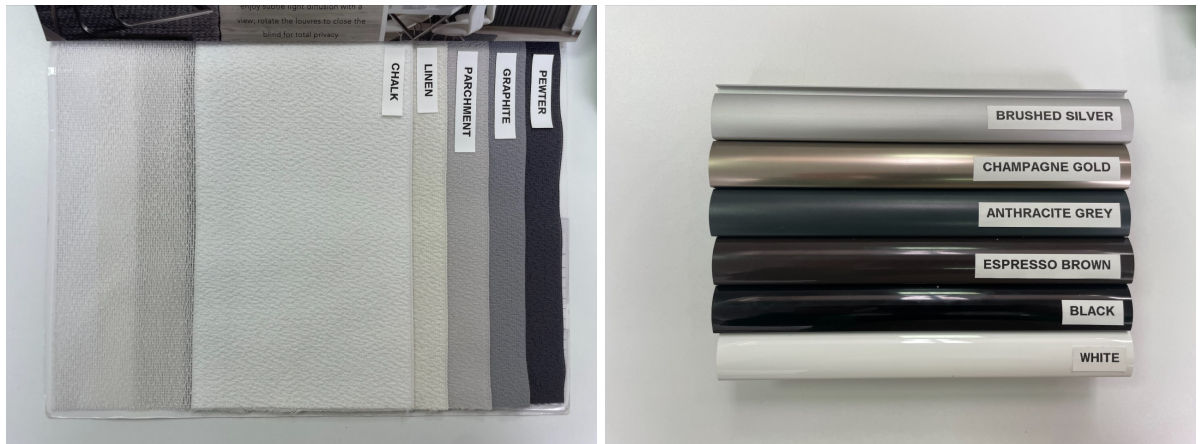

Good Morning Chris

I was wondering if you have had any further thoughts on the colour choices for your Allusion blinds? I'm happy to take confirmation via email if you are not able to come into the showroom.

Let me know if I can provide any more information for you.

Many thanks,
Eliza

Eliza Taft

CP Interiors
Rue Des Pres Trading Estate
St. Saviour
Jersey
JE2 7QN

Tel: (01534) 768141 www.cpinteriors.je
Rue des Pres Trading Estate, St Saviour, Jersey, JE2 7QN

Blinds | Curtains | Awnings | Shutters | Furnishings | Interior
Design | Project Management