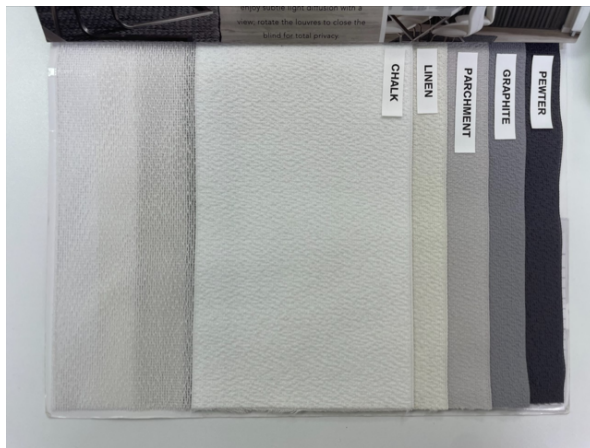

Thank you Chris, I can confirm that we have received funds.

When you are next available please could you drop into the showroom to choose the fabric and headrail colours? Below are pictured the colour samples to choose from.